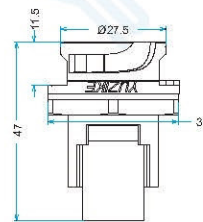

备注: 通用, 标配RJ45网口与水晶头

Connecting mode: 1/4 Bayonet connector

Protection level: IP65

Line diameter scope: ϕ 5.5mm- ϕ 7mm

Durability: \geq 500 mating/unmating cycle

Temperature rating: -45° ~ 85°

Note: the general, and with standard WangKou RJ45 with crystal head

材料 Material

1. 外壳: 防火ABS 阻燃等级V-0

2. 防水圈: 硅胶

1. Connector body: Flame proofing ABS
Flame retardant grade V-0

2. Sealing: Silica gel

外型尺寸图 Dimensions figure

产品外型尺寸图
Dimensions figure

插头 (外型尺寸图)
Plug (dimensions figure)

插座 (外型尺寸图)
S socket (dimensions figure)

安装开孔图
Installation hole figure

型号标志代号 Model code

YT-RJ45-CJE-01

公司名称: YZK
Company: YZK

产品类别: A~Z (AA~ZZ)
Product Type: A~Z (AA~ZZ)

RJ45型号
RJ45 Type

流水号: 表面处理区分, 材质区分, 特殊规格
Follow No.: Surface treatment distinguish, Material distinguish, special requirement

外壳结构型式: E = 夹爪紧固式
Plug enclosure form: E = clamping cable

接插件种类: CJ = 公头母座
Connectors Type: CJ = Male-Plug to Female-Socket