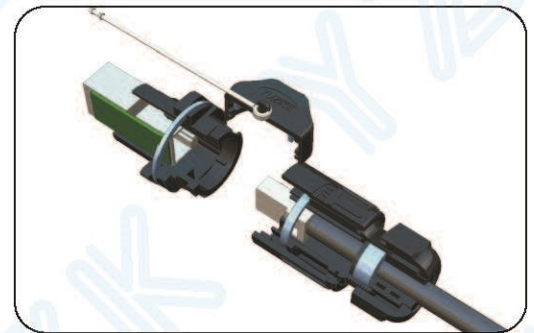

订购信息/产品编号 Ordering information/ Product numbers

YT-RJ45-CJE-01 waterproof connectors 防水连接器

规格 Specifications 适用于工业以太网

连接方式: 1/4快速卡口式连接

防护等级: IP65

线径范围: ϕ 5.5mm- ϕ 7mm

耐久次数: \geq 500次

工作温度: -45° ~ 85°

备注: 通用, 标配RJ45网口与水晶头

Connecting mode: 1/4 Bayonet connector

Protection level: IP65

Line diameter scope: ϕ 5.5mm- ϕ 7mm

Durability: \geq 500 mating/unmating cycle

Temperature rating: -45° ~ 85°

Note: the general, and with standard WangKou RJ45 with crystal head

材料 Material

1. 外壳: 防火ABS 阻燃等级V-0

2. 防水圈: 硅胶

1. Connector body: Flame proofing ABS
Flame retardant grade V-0

2. Sealing: Silica gel

外型尺寸图 Dimensions figure

产品外型尺寸图
Dimensions figure

插头 (外型尺寸图)
Plug (dimensions figure)

外壳结构型式: E = 夹爪紧固式
Plug enclosure form: E = clamping cable

接插件种类: CJ = 公头母座
Connectors Type: CJ = Male-Plug to Female-Socket