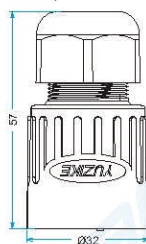

备注: 通用, 标配RJ45网口与水晶头

Connecting mode: 1/4 Bayonet connector

Protection level: IP65

Line diameter scope: ϕ 5.5mm- ϕ 7mm

Durability: \geq 500 mating/unmating cycle

Temperature rating: -45° ~ 85°

Note: the general, and with standard WangKou RJ45 with crystal head

材料 Material

1. 外壳: 防火ABS 阻燃等级V-0

2. 防水圈: 硅胶

1. Connector body: Flame proofing ABS
Flame retardant grade V-0

2. Sealing: Silica gel

外型尺寸图 Dimensions figure

产品外型尺寸图
Dimensions figure

插头 (外型尺寸图)
Plug (dimensions figure)

插座 (外型尺寸图)
S socket (dimensions figure)

安装开孔图
Installation hole figure

型号标志代号 Model code

YT-RJ45-CJE-01

公司名称: YZK
Company: YZK

产品类别: A~Z (AA~ZZ)
Product Type: A~Z (AA~ZZ)

RJ45型号
RJ45 Type

流水号: 表面处理区分, 材质区分, 特殊规格
Follow No.: Surface treatment distinguish, Material distinguish, special requirement

外壳结构型式: E = 夹爪紧固式
Plug enclosure form: E = clamping cable

接插件种类: CJ = 公头母座
Connectors Type: CJ = Male-Plug to Female-Socket