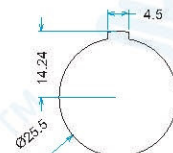

材料 Material

1. 外壳: 防火ABS 阻燃等级V-0

2. 防水圈: 硅胶

1. Connector body: Flame proofing ABS
Flame retardant grade V-0

2. Sealing: Silica gel

外型尺寸图 Dimensions figure

产品外型尺寸图
Dimensions figure

插头 (外型尺寸图)
Plug (dimensions figure)

插座 (外型尺寸图)
S socket (dimensions figure)

安装开孔图
Installation hole figure

型号标志代号 Model code

YT-RJ45-CJE-01

公司名称: YZK
Company: YZK

产品类别: A~Z (AA~ZZ)
Product Type: A~Z (AA~ZZ)

RJ45型号
RJ45 Type

流水号: 表面处理区分, 材质区分, 特殊规格
Follow No.: Surface treatment distinguish, Material distinguish, special requirement

外壳结构型式: E = 夹爪紧固式
Plug enclosure form: E = clamping cable

接插件种类: CJ = 公头母座
Connectors Type: CJ = Male-Plug to Female-Socket