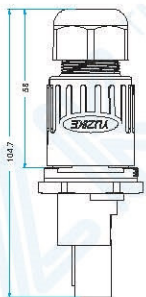

备注: 通用, 标配RJ45网口与水晶头

Connecting mode: 1/4 Bayonet connector

Protection level: IP65

Line diameter scope: ϕ 5.5mm- ϕ 7mm

Durability: \geq 500 mating/unmating cycle

Temperature rating: -45° ~ 85°

Note: the general, and with standard WangKou RJ45 with crystal head

材料 Material

1. 外壳: 防火ABS 阻燃等级V-0

2. 防水圈: 硅胶

1. Connector body: Flame proofing ABS
Flame retardant grade V-0

2. Sealing: Silica gel

外型尺寸图 Dimensions figure

产品外型尺寸图
Dimensions figure

插头 (外型尺寸图)
Plug (dimensions figure)

插座 (外型尺寸图)
S socket (dimensions figure)

安装开孔图
Installation hole figure

型号标志代号 Model code

YT-RJ45-CJE-01

公司名称: YZK
Company: YZK

产品类别: A~Z (AA~ZZ)
Product Type: A~Z (AA~ZZ)

RJ45型号
RJ45 Type

流水号: 表面处理区分, 材质区分, 特殊规格
Follow No.: Surface treatment distinguish, Material distinguish, special requirement

外壳结构型式: E = 夹爪紧固式
Plug enclosure form: E = clamping cable

接插件种类: CJ = 公头母座
Connectors Type: CJ = Male-Plug to Female-Socket