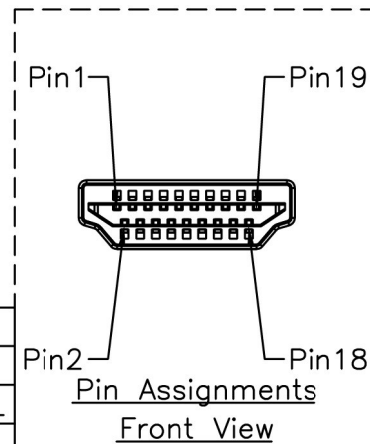

LTWHP-19AMMM-QL7AXX

XX:01~05Meters
 01:01Meter
 02:02Meters
 :
 :
 05:05Meters

Cable Length(L):01~05Meters

| Shell | Braid | 纏繞 | |
|-------|--------|----|---|
| 19 | Pink | 粉紅 | 3 |
| 18 | Purple | 紫 | 3 |
| 17 | Red | 紅 | 3 |
| 16 | Orange | 橘 | 2 |
| 15 | Yellow | 黃 | |
| 14 | Gray | 灰 | 3 |
| 13 | White | 白 | 3 |
| 12 | White | 白 | |
| 11 | Drain | 地線 | 1 |
| 10 | Blue | 藍 | |
| 9 | White | 白 | |
| 8 | Drain | 地線 | 1 |
| 7 | Green | 綠 | |
| 6 | White | 白 | |
| 5 | Drain | 地線 | 1 |
| 4 | Red | 紅 | |
| 3 | White | 白 | |
| 2 | Drain | 地線 | 1 |
| 1 | Brown | 棕 | |

| Conn. | Wire Color | Wire Type | Type 1 | 1P+D+AL |
|-------|------------|-----------|--------|---------|
| | | | Type 3 | 1C |
| | | | Type 2 | 1P |

Note:

- * @C Important Dimension.
- * Waterproof Rate: IP67
- * Plug: HDMI 19Pins Male
- * Cable: (26#*1P+D+AL+MYLAR)*4+26#*1P+26#*5C+AL+B UL20276,Black,OD=8.5mm.
- * Cable Length Tolerance: 01M:±40mm
02M~05M:±60mm

| | | | | |
|-----------|---------|-------|-------------------------------------|---------------------|
| UNIT:mm | | TITLE | HDMI Cable Latch 19 M Conn M Pin | |
| TOLERANCE | ±0.5 mm | SCALE | Free | SHEET 1 OF 1 |
| REV. | C | SIZE | A4 | @C :Inspection Item |