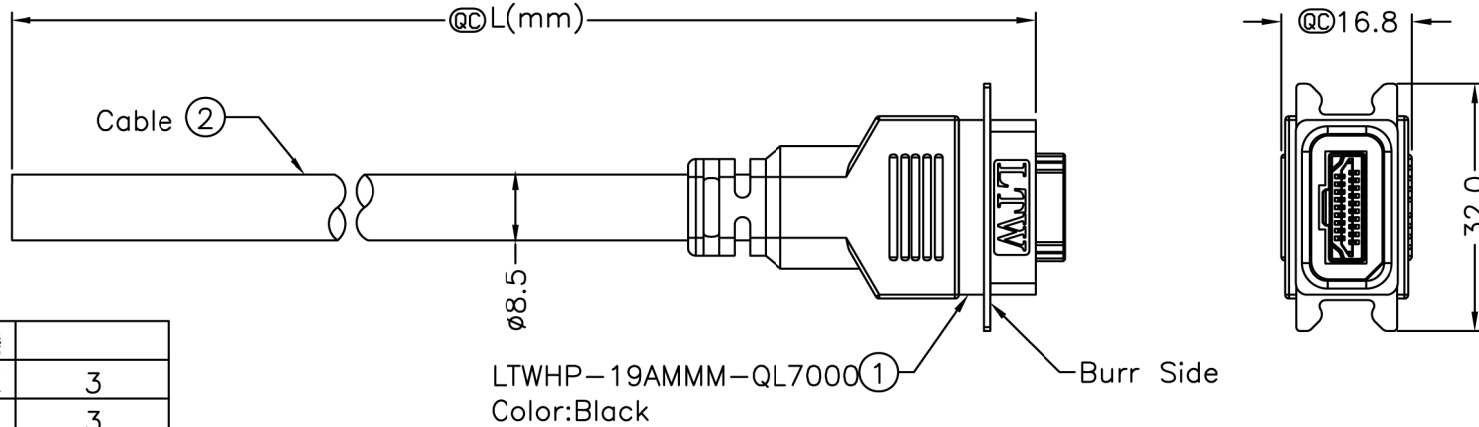

| REV. | ECN NO. | DATE | SIGN | DESCRIPTION |
|------|-----------------|------------|----------|-------------------------------|
| A | Initial Release | 2008/05/21 | Jimmy | Rev.08 Change To Rev.A |
| B | LEN-870087~90 | 2008/07/07 | Jimmy | Add Connection For Shielding. |
| C | LEN-0B0071~74 | 2010/10/28 | WuHaiYan | Change Cable Specification. |

LTWHP-19AMMM-QL7AXX

XX:01~05Meters
 01:01Meter
 02:02Meters
 :
 :
 05:05Meters

Cable Length(L):01~05Meters

| Shell | Braid | 纏繞 | |
|-------|--------|----|---|
| 19 | Pink | 粉紅 | 3 |
| 18 | Purple | 紫 | 3 |
| 17 | Red | 紅 | 3 |
| 16 | Orange | 橘 | 2 |
| 15 | Yellow | 黃 | |
| 14 | Gray | 灰 | 3 |
| 13 | White | 白 | 3 |
| 12 | White | 白 | |
| 11 | Drain | 地線 | 1 |
| 10 | Blue | 藍 | |
| 9 | White | 白 | |
| 8 | Drain | 地線 | 1 |
| 7 | Green | 綠 | |
| 6 | White | 白 | |
| 5 | Drain | 地線 | 1 |
| 4 | Red | 紅 | |
| 3 | White | 白 | |
| 2 | Drain | 地線 | 1 |
| 1 | Brown | 棕 | |

| Conn. | Wire Color | Wire Type | Type 1 | 1P+D+AL |
|-------|------------|-----------|--------|---------|
| | | | Type 3 | 1C |
| | | | Type 2 | 1P |

Note:

- * @C Important Dimension.
- * Waterproof Rate: IP67
- * Plug: HDMI 19Pins Male
- * Cable: (26#*1P+D+AL+MYLAR)*4+26#*1P+26#*5C+AL+B UL20276,Black,OD=8.5mm.
- * Cable Length Tolerance: 01M:±40mm
02M~05M:±60mm

| | | | | |
|-----------|---------|-------|-------------------------------------|---------------------|
| UNIT:mm | | TITLE | HDMI Cable Latch 19 M Conn M Pin | |
| TOLERANCE | ±0.5 mm | SCALE | Free | SHEET 1 OF 1 |
| REV. | C | SIZE | A4 | @C :Inspection Item |