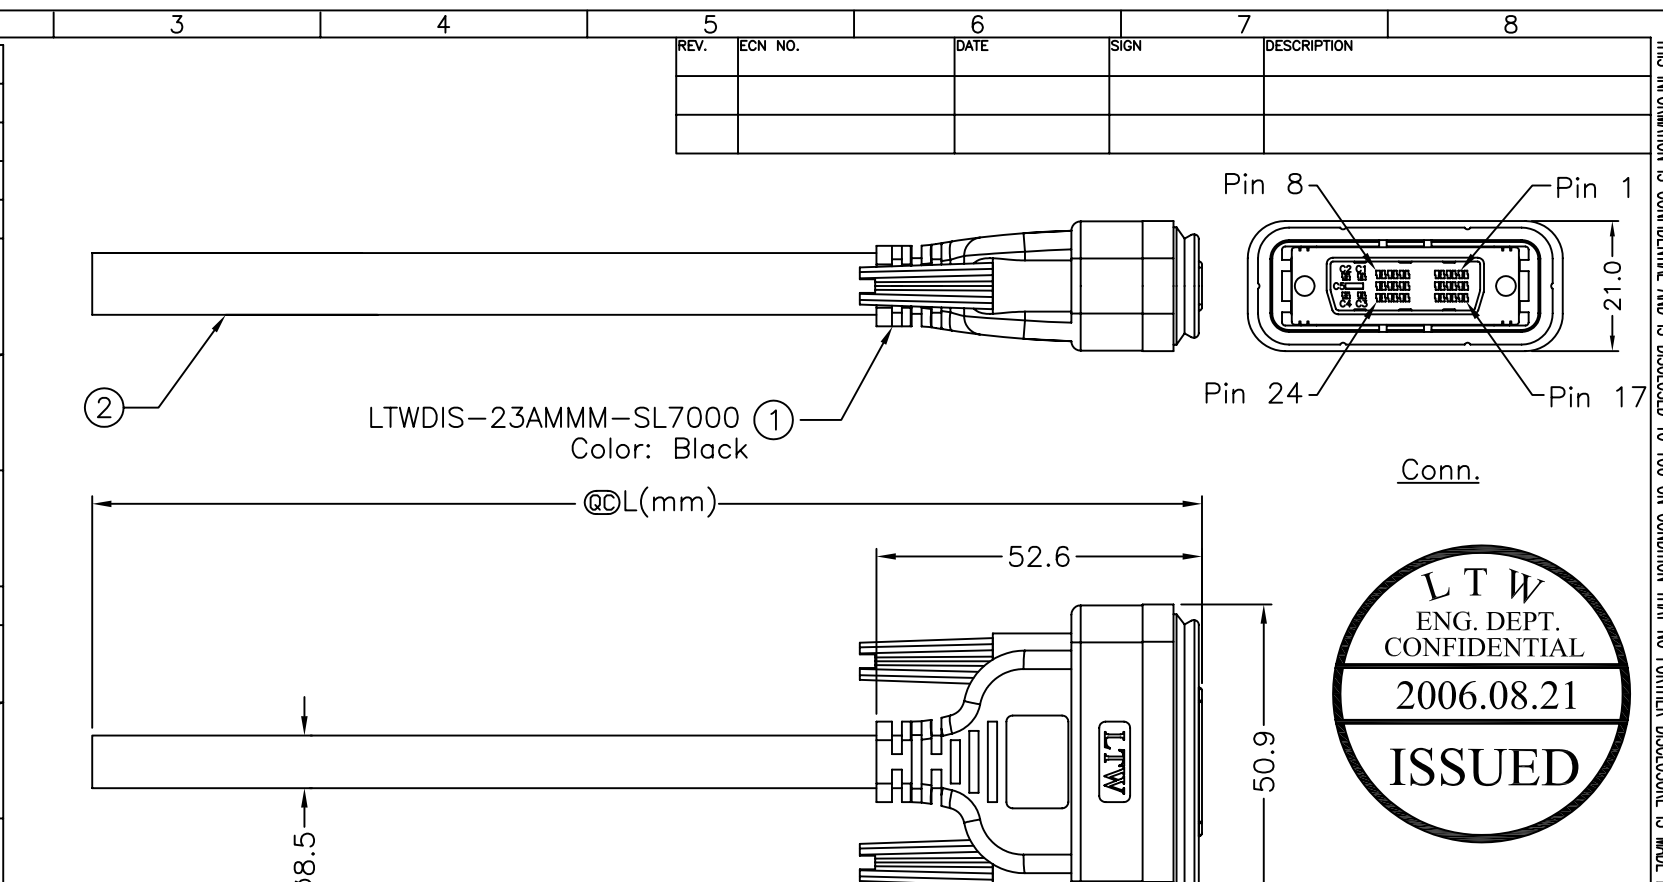

- NOTE:
- * Waterproof Rate : IP67
 - * @C Important Dimension To Check.
 - * Housing : Black,ABS
 - * Pin : Copper Alloy,Gold Plated
 - * Gasket : Black,EPDM
 - * SCREW : Steel,Nickel Plated
 - * Cable : UL20276*3Coax(S)+(1P*28#+D+Al+Mylar)
*4C+(1P+6C)*28#+AL+B, Black, OD=8.5mm
 - * Cable Length Tolerance: 1M~5M±5%mm,
 - * Wire Color : Coax 受 FOAMED PE 製程所影響,實際 INSULATION 顏色較淡

LTWDIS-23AMMM-SL7AXX
 XX:01-05Meters
 01:01Meter
 02:02Meters
 ...
 05:05Meters
 Cable Length (L):01~05Meters

UNIT:mm	
TOLERANCE	±0.5 mm

TITLE	
DIS 18+5 M Pin M Conn 180	
SCALE	Free
SHEET	1 OF 1
REV.	A
SIZE	A4
QC : Inspection Item	