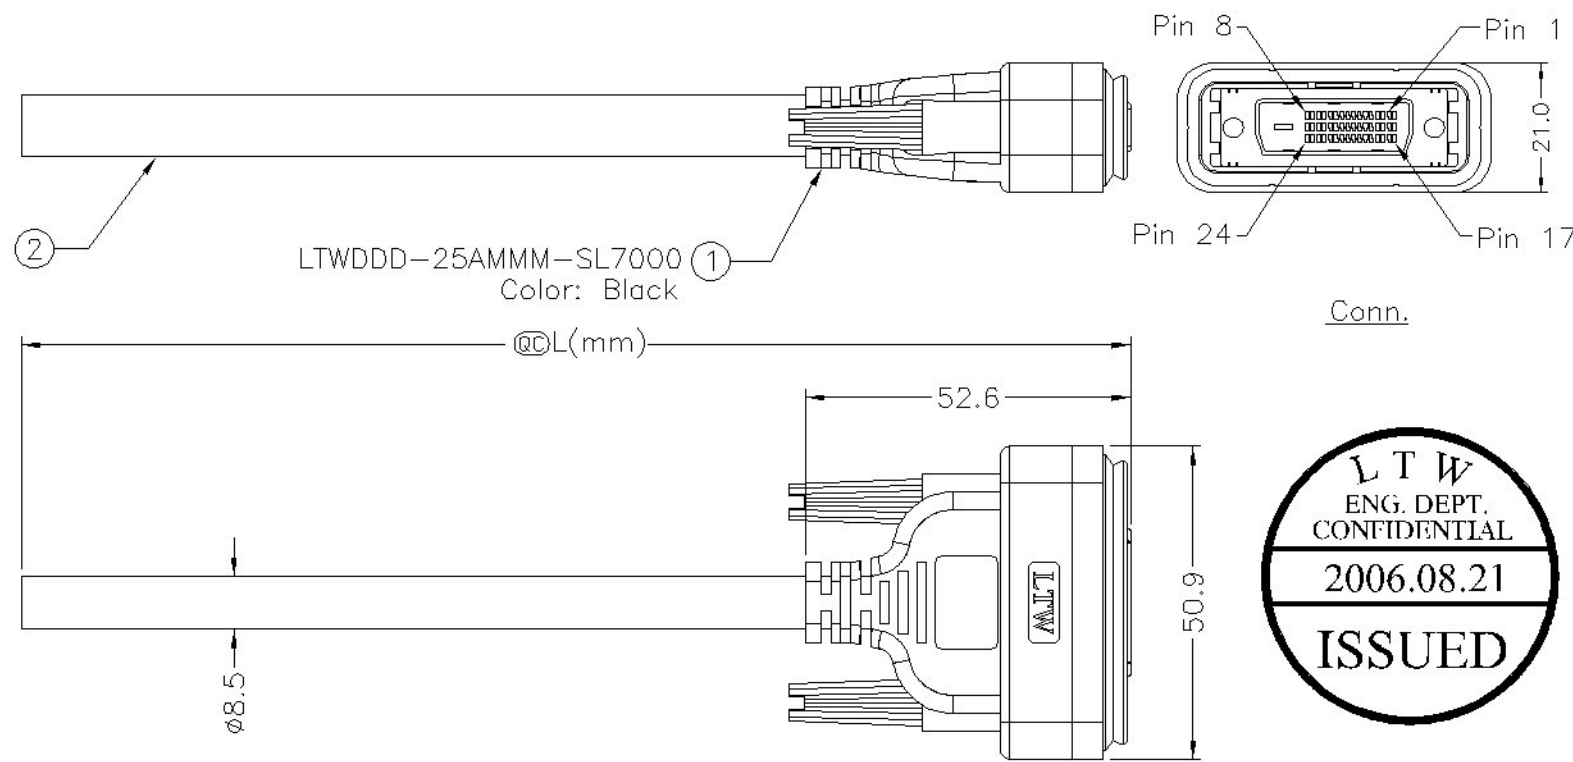

- NOTE:
- \* Waterproof Rate : IP67
  - \* @@Important Dimension To Check.
  - \* Housing : Black,ABS
  - \* Pin : Copper Alloy,Gold Plated
  - \* Gasket : Black,EPDM
  - \* SCREW : Steel,Nickel Plated
  - \* Cable: UL20276 (1P\*28#+D+AL+MYLAR)\*  
7C+1P\*28#+3C\*28#+AL+B, OD=8.5mm
  - \* Cable Length Tolerance: 1M~5M±5%mm,

LTWDDD-25AMMM-SL7AXX  
 XX:01-05Meters  
 01:01Meter  
 02:02Meters  
 :  
 :  
 05:05Meters  
 Cable Length (L):01~05Meters

UNIT:mm		TITLE DDD 24+1 M Pin M Conn 180
TOLERANCE	±0.5 mm	SCALE Free
		SHEET 1 OF 1
REV. A	SIZE A4	QC : Inspection Item