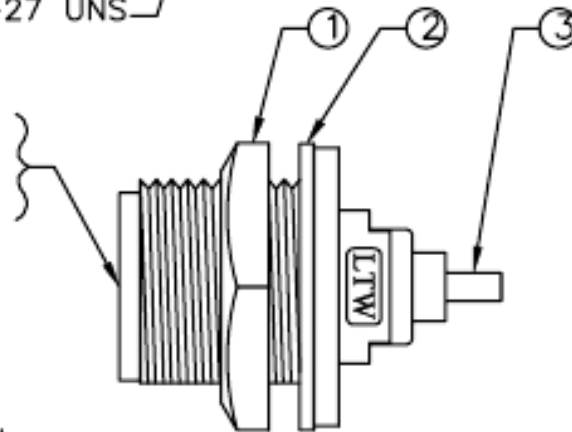

RECOMMENDED PANEL CUT-OUT

Inner Mold:LTW-M096(C)
Outer Mold:LTW-L162(NYLON)
Color:Black