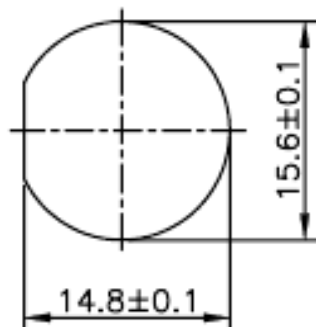

RECOMMENDED PANEL CUT-OUT