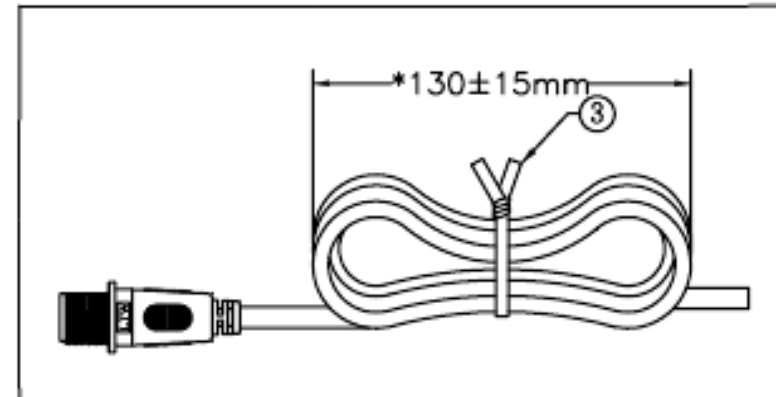

3	CABLE TIE	Black	L=120mm	1	
2	CABLE	Black	RG58/U+Braid,L=1050±15 φ5.0(COAXIAL)-50 ohm	1	WCA0238XX02
1	BNC			1	ZIRBNCX0003
NO.	NAME	COLOR	SPECIFICATION	QTY	NOTE

UNIT: mm			TITLE BNC Female Connector		
TOLERANCE	.X ±0.25	.XX ±0.1	SCALE 2/1	SHEET 1 OF 1	
	.XXX ±0.05	ANGLES ±1°	REV. A	DATE	SIZE A4

All Connectors

ITEM NO	LTWBNC-AMFS1M	DRAWN BY	LINK	DATE	2003/03/20
DWG NO	LTWBNC-AMFS1M	CHECKED BY		DATE	
CUSTOMER		APPROVED BY		DATE