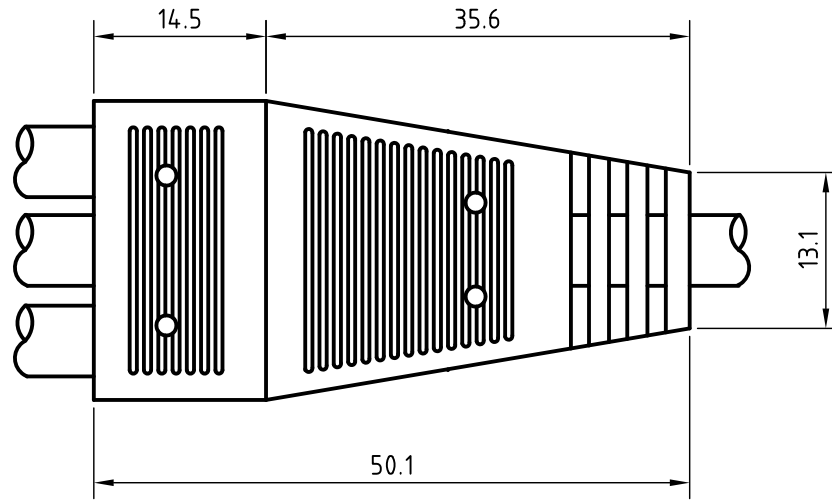

Allconnectors

TYPE:

DWG NO.	SR-56	REV.	0
DATE	2010/10/25	UNIT	MM
DRAWN	GINA	SCALE	FREE
CHECKED