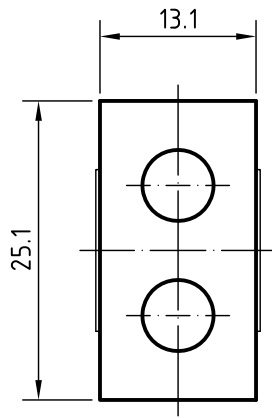

1對3

1對2

Allconnectors

TYPE:

DWG NO.	SR-56	REV.	0
DATE	2010/10/25	UNIT	MM
DRAWN	GINA	SCALE	FREE
CHECKED