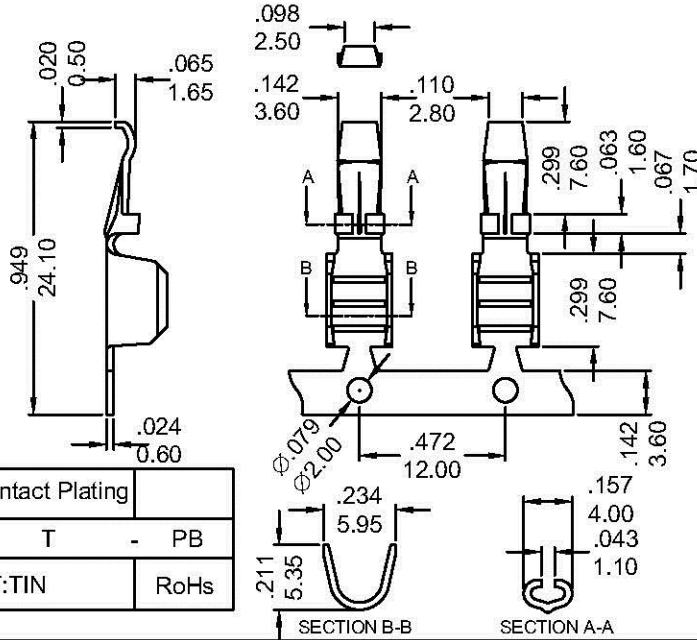

Powerpole Modular Connector

HRS Series

FEATURES:

- . Mates with VEN [HRS-0443,HRS-0444] Series Powerpole Pak connector
- . Accepts AWG 10-14 wire range
- . Material is Red Copper
- . Qty/Reel: 5K PCS

UNIT: INCH
MM

Ordering Information HRS Series

Series No.	Series No.	Material	Contact Plating	
HRS	- 0444	- TRC	- T	- PB
HRS Series	0444	TRC:Red Copper	T:TIN	RoHs

FEATURES:

- . Mates with VEN [HRS-0445] Series Powerpole Pak connector
- . Accepts AWG 10-14 wire range
- . Material is Brass
- . Qty/Reel: 5K PCS

Ordering Information HRS Series

Series No.	Series No.	Material	Contact Plating	
HRS	- 0445	- TBS	- T	- PB
HRS Series	0445	TBS: Brass	T:TIN	RoHs

FEATURES:

- . Mates with VEN [HRS-0449] Series Powerpole Pak connector
- . Accepts AWG 10-14 wire range
- . Material is Brass or Phos.Bronze
- . Qty/Reel: 5K PCS

Ordering Information HRS Series

Series No.	Series No.	Material	Contact Plating	
HRS	- 0449	- TBS	- T	- PB
HRS Series	0449	TBS: Brass	T:TIN	RoHs