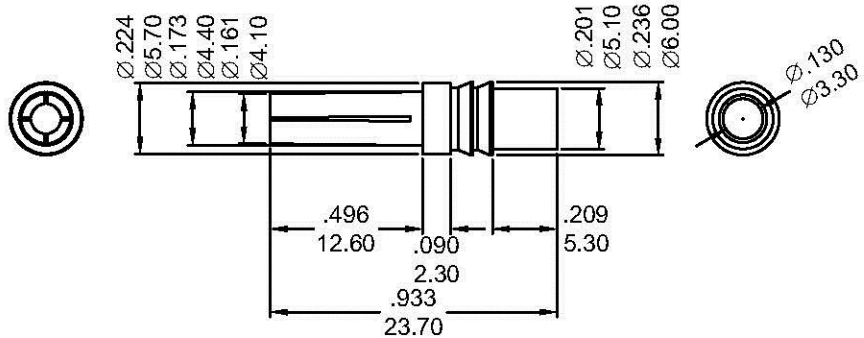

Powerpole Modular Connector

HRS Series

FEATURES:

- . Mates with VEN [HRS-0443,HRS-0444] Series Powerpole Pak connector
- . Accepts AWG 10-14 wire range
- . Material is Red Copper
- . Qty/Reel: 5K PCS

UNIT: INCH
MM

Ordering Information HRS Series

Series No.	Series No.	Material	Contact Plating	
HRS	- 0444	- TRC	- T	- PB
HRS Series	0444	TRC:Red Copper	T:TIN	RoHs

FEATURES:

- . Mates with VEN [HRS-0445] Series Powerpole Pak connector
- . Accepts AWG 10-14 wire range
- . Material is Brass
- . Qty/Reel: 5K PCS

Ordering Information HRS Series

Series No.	Series No.	Material	Contact Plating	
HRS	- 0445	- TBS	- T	- PB
HRS Series	0445	TBS: Brass	T:TIN	RoHs

FEATURES:

- . Mates with VEN [HRS-0449] Series Powerpole Pak connector
- . Accepts AWG 10-14 wire range
- . Material is Brass or Phos.Bronze
- . Qty/Reel: 5K PCS

Ordering Information HRS Series

Series No.	Series No.	Material	Contact Plating	
HRS	- 0449	- TBS	- T	- PB
HRS Series	0449	TBS: Brass	T:TIN	RoHs