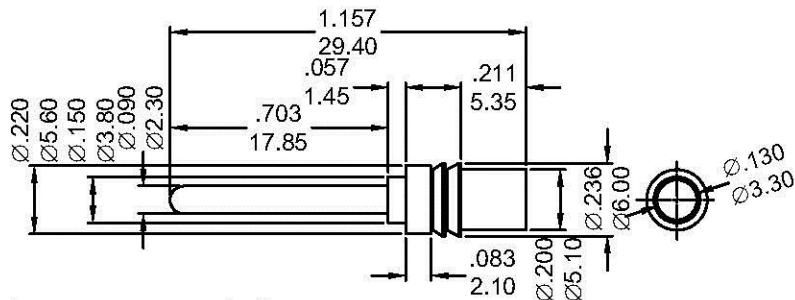

Powerpole Modular Connector

HRS Series

FEATURES:

- . Mates with VEN [HRS-0443,HRS-0444] Series Powerpole Pak connector
- . Accepts AWG 10-14 wire range
- . Material is Red Copper
- . Qty/Reel: 5K PCS

UNIT: INCH
MM

Ordering Information HRS Series

Series No.	Series No.	Material	Contact Plating	
HRS	- 0444	- TRC	- T	- PB
HRS Series	0444	TRC:Red Copper	T:TIN	RoHs

FEATURES:

- . Mates with VEN [HRS-0445] Series Powerpole Pak connector
- . Accepts AWG 10-14 wire range
- . Material is Brass
- . Qty/Reel: 5K PCS

Ordering Information HRS Series

Series No.	Series No.	Material	Contact Plating	
HRS	- 0445	- TBS	- T	- PB
HRS Series	0445	TBS: Brass	T:TIN	RoHs

FEATURES:

- . Mates with VEN [HRS-0449] Series Powerpole Pak connector
- . Accepts AWG 10-14 wire range
- . Material is Brass or Phos.Bronze
- . Qty/Reel: 5K PCS