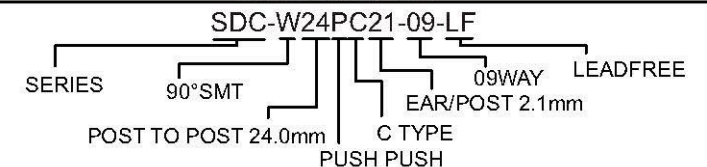

ORDER INFORMATION