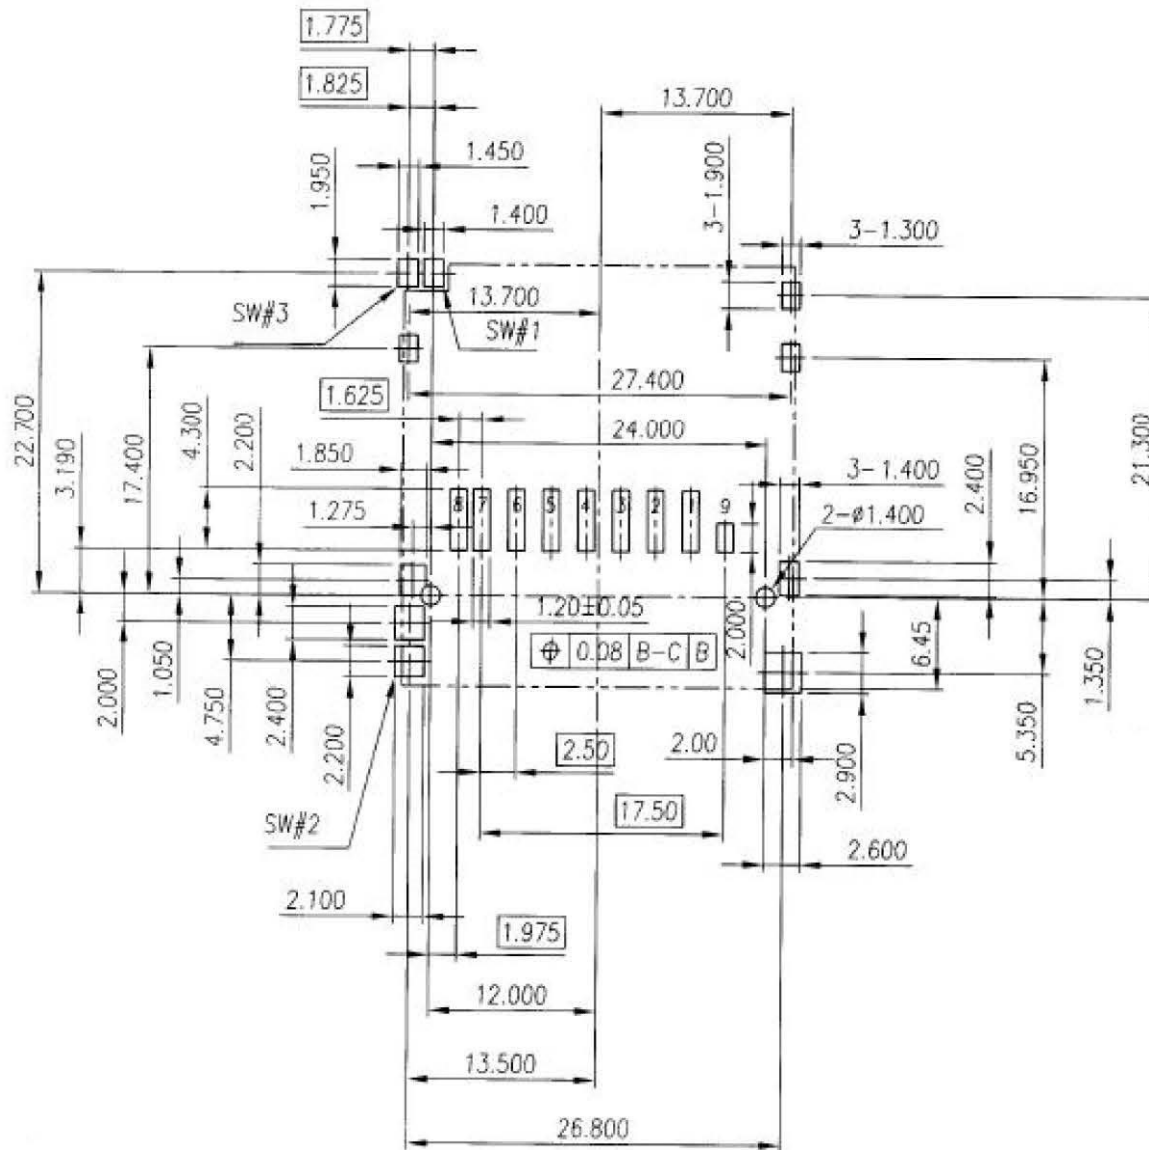

RoHS Compliant

DRAWING BY CY
CHECKED BY GENIUS
UNIT/ mm SCALE 1 : 1
DATE
SIZE A4

TOLERANCES ARE

X ±
.X ±
.XX ±
.XXX ±
ANG ±

PJECTION

ORDER INFORMATION

DESCRIPTION:

SD CARD PIN ASSIGN	
PIN	NAME
1	CD/DAT3
2	CMD/DI
3	VSS1
4	VDD
5	CLK/SCLK
6	VSS2
7	DAT0
8	DAT1
9	DAT2

TOLERANCES ARE

X ±
X ±
.XX ±
.XXX ±
ANG ±

PJECTION

ORDER INFORMATION

DESCRIPTION: