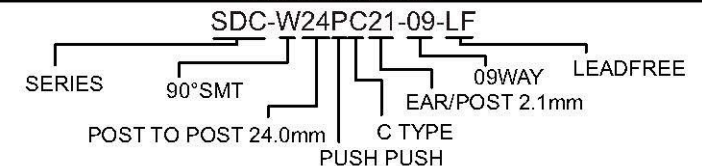

RoHS Compliant

DRAWING BY CY
CHECKED BY GENIUS
UNIT/ mm SCALE 1 : 1
DATE
SIZE A4

TOLERANCES ARE

X ±
.X ±
.XX ±
.XXX ±
ANG ±

PJECTION

ORDER INFORMATION

DESCRIPTION:

SD CARD PIN ASSIGN	
PIN	NAME
1	CD/DAT3
2	CMD/DI
3	VSS1
4	VDD
5	CLK/SCLK
6	VSS2
7	DAT0
8	DAT1
9	DAT2