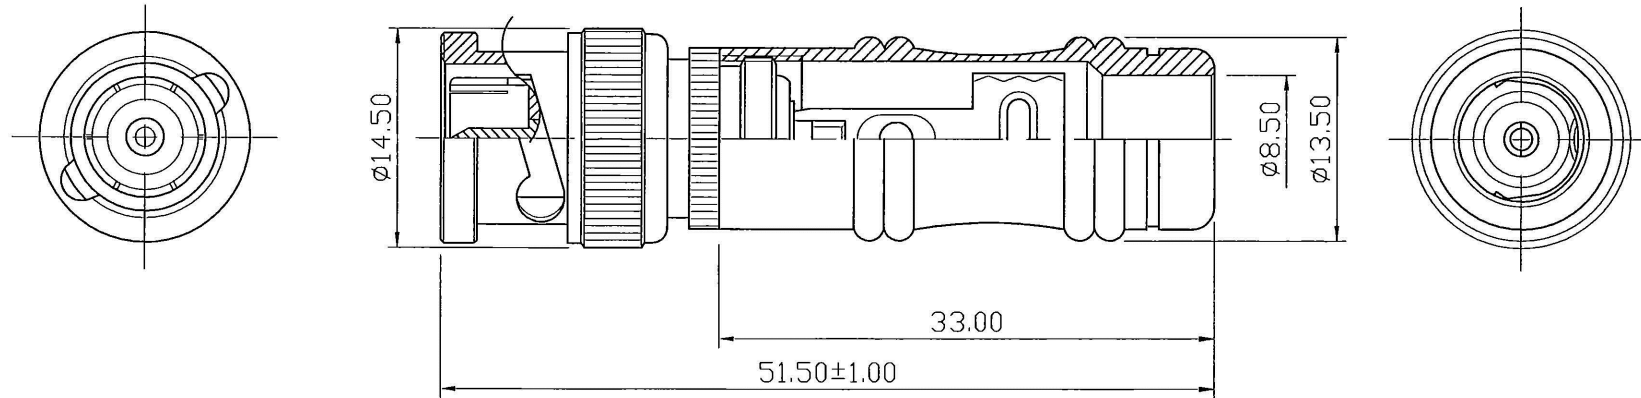

REMARK : RoHS REQUIREMENT APPLIED  
(符合RoHS)

S 1 : 1

-	color ring	1	PVC	black/red	
-	shell	1	brass	green coated	
-	clip	1	brass	gold	
-	insulator	1	PTFE	white	
-	gasket	1	PVC	red	
-	washer	1	steel	gold	
-	spring	1	SK-5	gold	
-	washer	1	steel	gold	
-	insulator	1	POM	white	
-	shell	1	brass	gold	
-	contact pin	1	brass	gold	
-	boby	1	brass	gold	
NO.	Description	Unit	Materials	Finish	Drawing No.

DIMENSIONS ARE IN MILLIMETERS  
UNLESS OTHERWISE PECIFIED  
TOLERANCES  
(一般公差)  
0.5-6 = ±0.2  
>6-30 = ±0.4  
>30-120 = ±0.6  
>120-315 = ±1  
>315-1000 = ±1.6  
ANGLES(角度) = ±5°

SCALE	UNIT	MM
2 : 1		