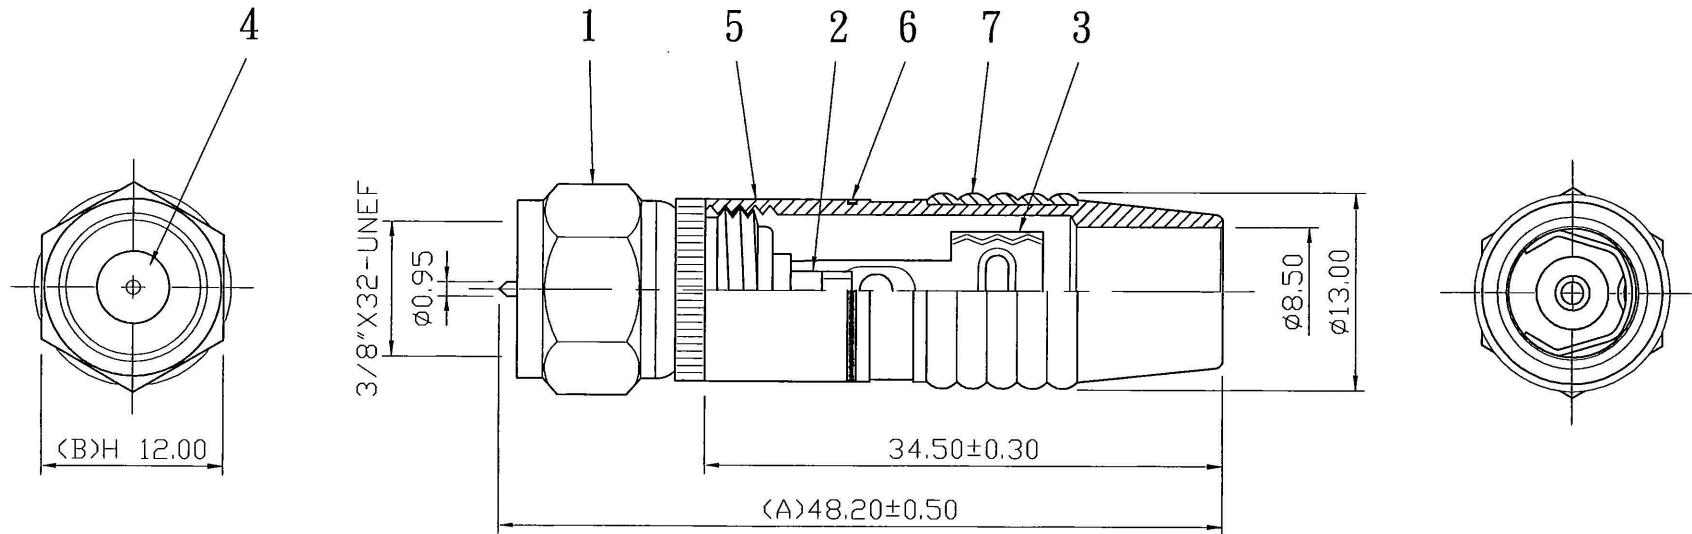

REMARK : RoHS REQUIREMENT APPLIED
(符合RoHS)

S1:1

NO.	Description	Unit	Materials	Finish	Drawing No.	SCALE	2 : 1	UNIT	MM
7	ring	1	brass	gold		DIMENSIONS ARE IN MILLIMETERS UNLESS OTHERWISE PECIFIED TOLERANCES (一般公差) 0.5~6 = ±0.2 >6~30 = ±0.4 >30~120 = ±0.6 >120~315 = ±1 >315~1000 = ±1.6 ANGLES(角度) = ±5°			
6	color ring	1	PVC	red/black/blue white/yellow/green					
5	shell	1	brass	satın silver					
4	insulator	1	PTFE	white					
3	clip	1	brass	gold					
2	contact pin	1	brass	gold					
1	body	1	brass	gold					
CHECKED									
DRAWN									
DATE						2007. 11. 14			
www.allconnectors.de Tel.: 0049 711 7009503 70794 Filderstadt - Germany						All Connectors info@allconnectors.de Fax: 0049 711 7009504 Kettnerstr. 25			
TITLE						TV PLUG			
DRAWING NO.						TV-105SCG-TEF-RD/BK/BE/WE/YW/GN-8.5			
FILE NO.						DRAWINGAUDIO\TVTV-105SCG-TEF-RD/BK/BE/WE/YW/GN-8.5			