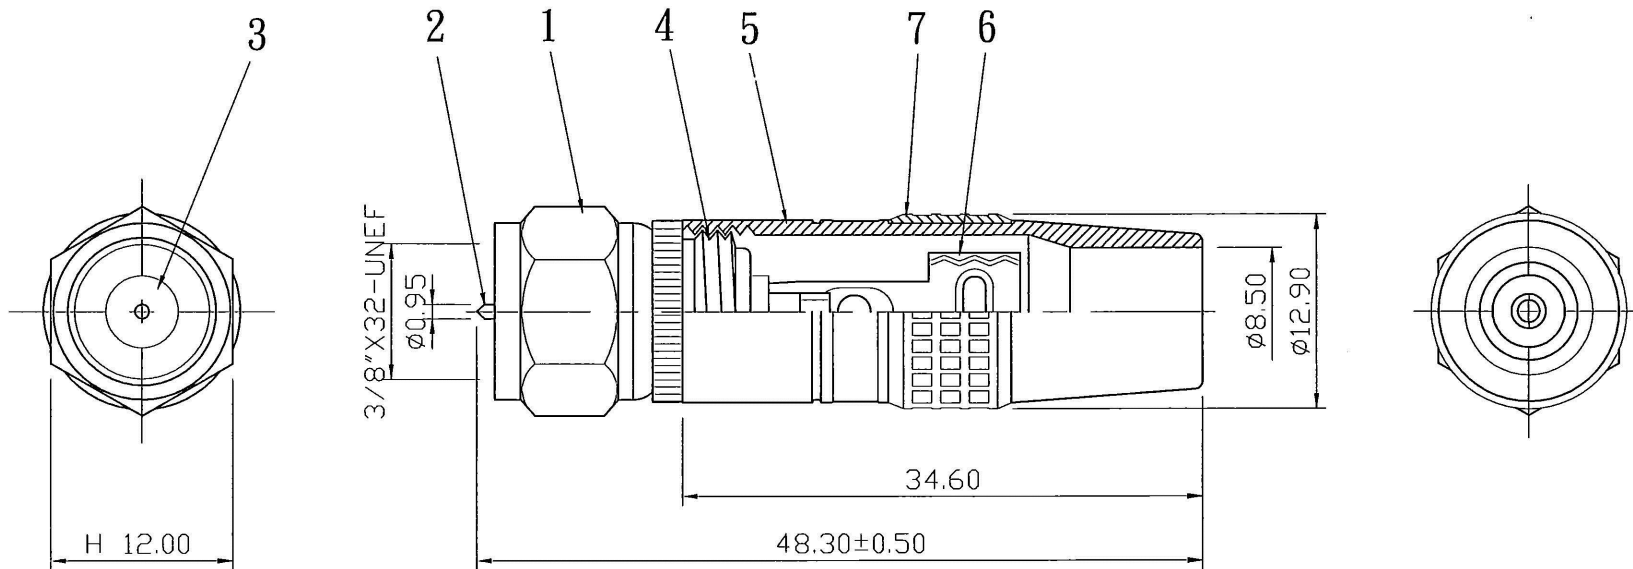

REMARK : RoHS REQUIREMENT APPLIED
(符合RoHS)

圖面
2014-5-12
發行章

S 1 : 1

NO.	Description	Unit	Materials	Finish	Drawing No.	SCALE	2 : 1	UNIT	MM	
7	color ring	1	pvc	red/black/blue white/yellow/green		DIMENSIONS ARE IN MILLIMETERS UNLESS OTHERWISE PECIFIED TOLERANCES (一般公差) 0.5-6 = ±0.2 >6-30 = ±0.4 >30-120 = ±0.6 >120-315 = ±1 >315-1000 = ±1.6 ANGLES(角度) = ±5°				
6	clip	1	brass	gold						
5	shell	1	brass	black coated						
4	body	1	brass	gold						
3	insulator	1	PTFE	white						
2	contact pin	1	brass	gold						
1	shell	1	brass	gold						
						CHECKED				
						DRAWN				
						DATE	2008. 02. 18			
						www.allconnectors.de info@allconnectors.de Tel.: 0049 711 7009503 Fax: 0049 711 7009504 70794 Filderstadt - Germany Kettnerstr. 25				
						TITLE TV PLUG				
						DRAWING NO. TV-104BCG-TEF-RD/BK/BE/WE/YW/GN-8.5				
						FILE NO. DRAWINGAUDIOIOTVTV-104BCG-TEF-RD/BK/BE/WE/YW/GN-8.5				