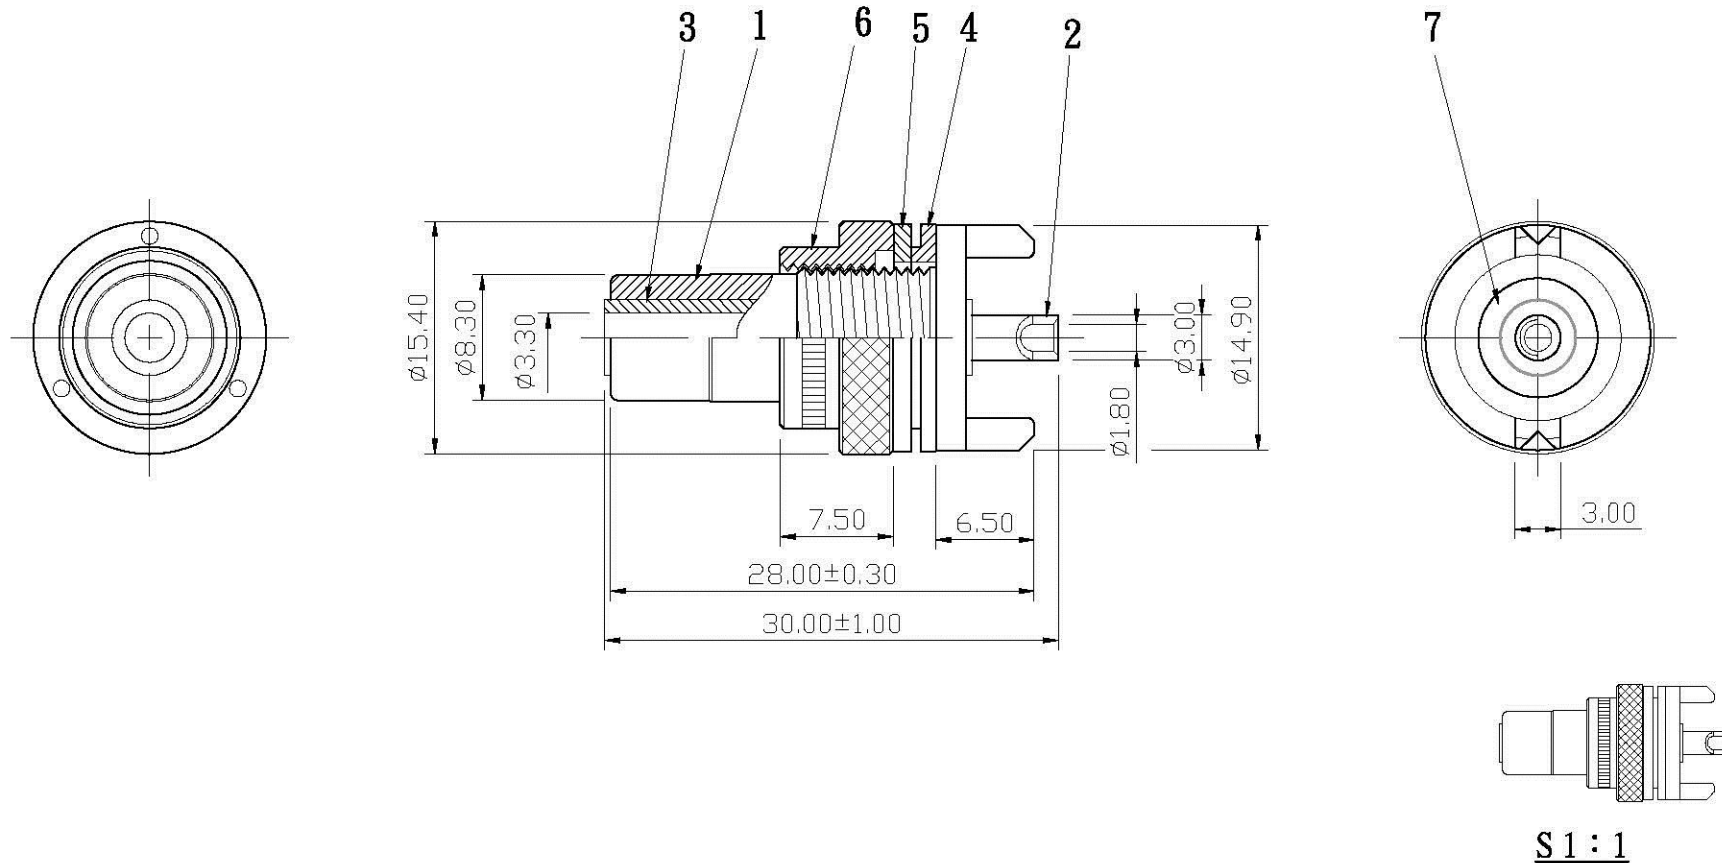

No.	DATE	DESCRIPTION	REV
▲	2013. 02. 18	Drawing to renew 圖面更新	A

REMARK : RoHS REQUIREMENT APPLIED  
(符合RoHS)

7	gasket	1	brass	gold	DIMENSIONS ARE IN MILLIMETERS  UNLESS OTHERWISE PECIFIED TOLERANCES (一般公差) 0.5-6 = $\pm 0.2$ >6-30 = $\pm 0.4$ >30-120 = $\pm 0.6$ >120-315 = $\pm 1$ >315-1000 = $\pm 1.6$ ANGLES(角度) = $\pm 5^\circ$	CHECKED	 www.allconnectors.de Tel.: 0049 711 7009508 70754 Filderstadt - Germany info@allconnectors.de Fax: 0049 711 7009501 Kettenerstr. 25		
6	headlock	1	brass	gold				DRAWN <i>Tina</i>	TITLE RCA JACK
5	washer	1	plastic	red/black/white		DATE 2007. 09. 03			DRAWING NO. RJ-201sbGG-TEF-RD/BK/WE
4	washer	1	plastic	red/black/white				FILE NO. DRAWING/AUDIO/RJR/RJ-201sbGG-TEF-RD/BK/WE	
3	insulator	1	PTFE	white					
2	contact pin	1	brass	gold					
1	body	1	brass	sandblast gold					
NO.	Description	Unit	Materials	Finish	Drawing No.	SCALE	2 : 1	UNIT	MM