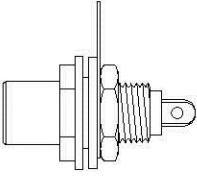

REMARK : RoHS REQUIREMENT APPLIED  
(符合RoHS)

S 1 : 1

7	insulator	1	POM	red/black/blue white/yellow/green		DIMENSIONS ARE IN MILLIMETERS  UNLESS OTHERWISE PECIFIED TOLERANCES (一般公差) 0.5-6 = ±0.2 >6-30 = ±0.4 >30-120 = ±0.6 >120-315 = ±1 >315-1000 = ±1.6 ANGLES(角度) = ±5°	APPROVED	 www.allconnectors.de Tel.: 0049 711 7009503 70794 Filderstadt Germany info@allconnectors.de Fax: 0049 711 7009504 Kettelerstr. 25	
6	washer	1	plastic	red/black/white			CHECKED		TITLE
5	washer	1	plastic	red/black/white			DRAWN		RCA JACK
4	solder tab	1	bronze	gold			<i>Lala</i>	DRAWING NO.	
3	nut	1	brass	gold			DATE	RJ-130HG-POM(RD/BK/BE/WE/YW/GN)-RD/BK/WE	
2	contact pin	1	brass	gold			2008. 06. 11	FILE NO. DRAWINGAUDIORRJ-130HG-POM(RD/BK/BE/WE/YW/GN)-RD/BK/WE	
1	body	1	brass	gold					
NO.	Description	Unit	Materials	Finish	Drawing No.	SCALE	2 : 1	UNIT	MM