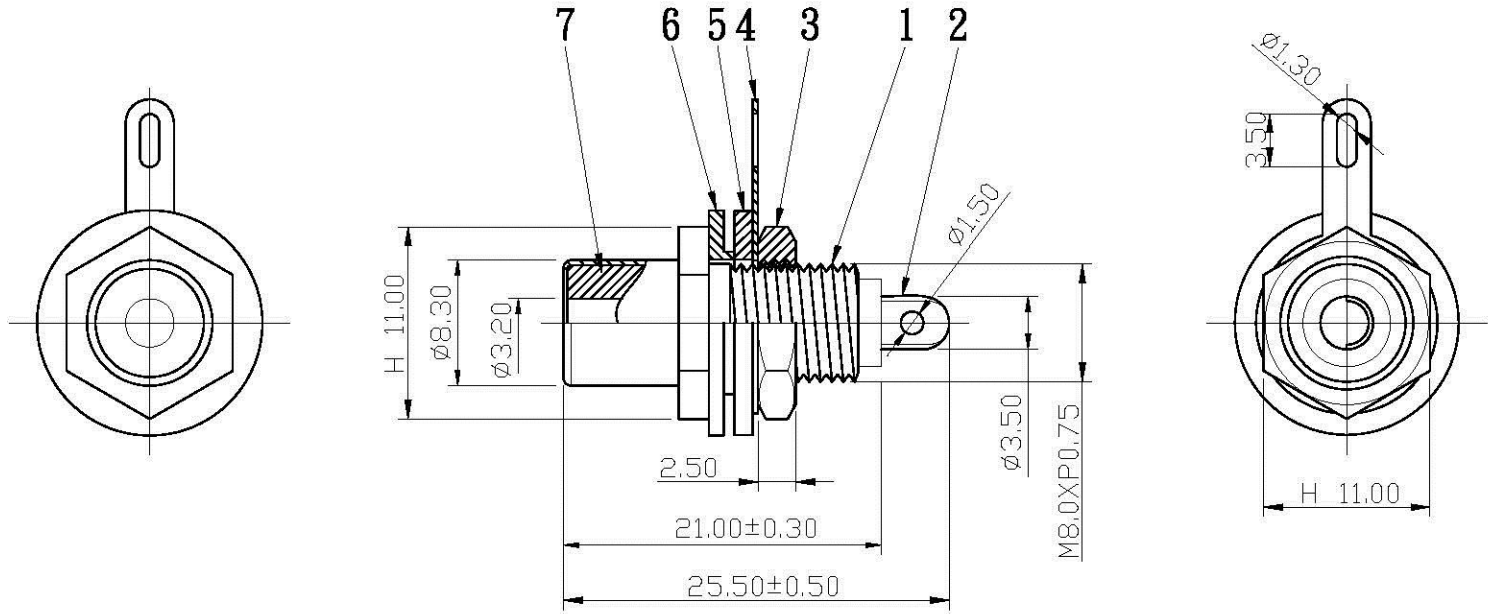

REMARK : RoHS REQUIREMENT APPLIED  
(符合RoHS)

S 1 : 1

7	insulator	1	POM	red/black/blue white/yellow/green		DIMENSIONS ARE IN MILLIMETERS  UNLESS OTHERWISE PECIFIED TOLERANCES (一般公差) 0.5-6 = ±0.2 >6-30 = ±0.4 >30-120 = ±0.6 >120-315 = ±1 >315-1000 = ±1.6 ANGLES(角度) = ±5°	APPROVED	 www.allconnectors.de Tel.: 0049 711 7009503 70794 Filderstadt Germany info@allconnectors.de Fax: 0049 711 7009504 Kettelerstr. 25	
6	washer	1	plastic	red/black/white			CHECKED		TITLE
5	washer	1	plastic	red/black/white			DRAWN		RCA JACK
4	solder tab	1	bronze	gold			<i>Lala</i>	DRAWING NO.	
3	nut	1	brass	gold			DATE	RJ-130HG-POM(RD/BK/BE/WE/YW/GN)-RD/BK/WE	
2	contact pin	1	brass	gold			2008. 06. 11	FILE NO. DRAWINGAUDIORRJ-130HG-POM(RD/BK/BE/WE/YW/GN)-RD/BK/WE	
1	body	1	brass	gold					
NO.	Description	Unit	Materials	Finish	Drawing No.	SCALE	2 : 1	UNIT	MM