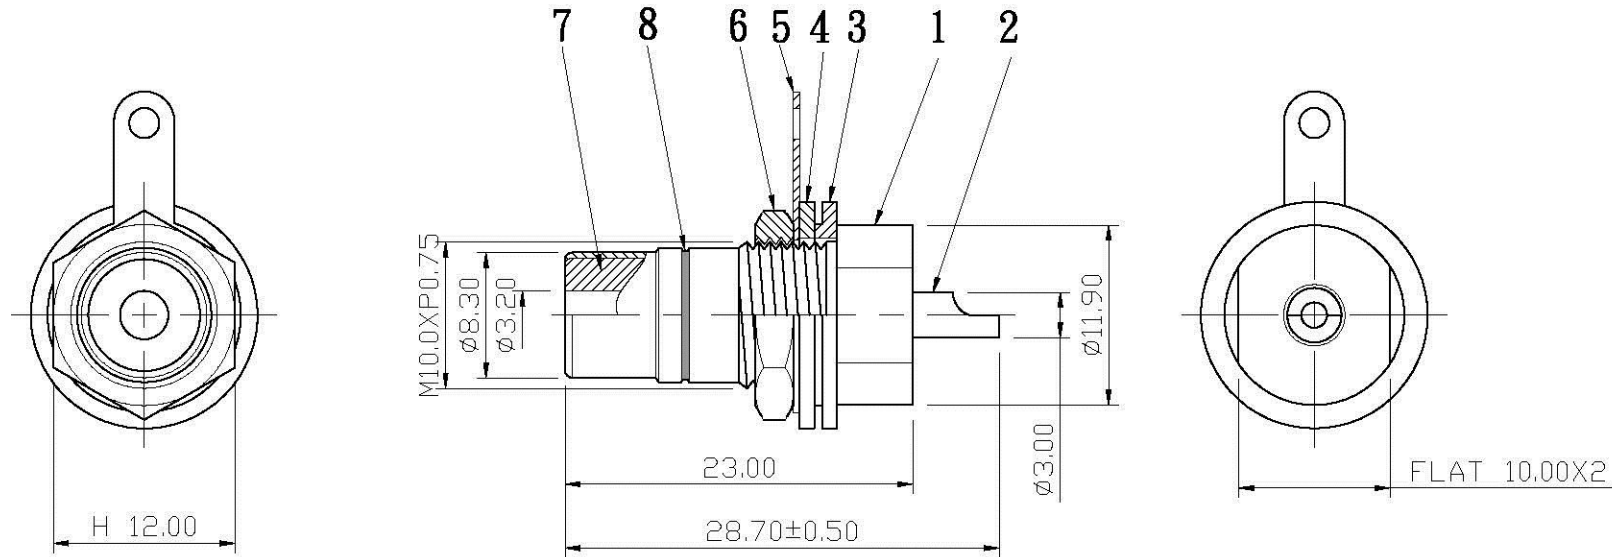

REMARK : RoHS REQUIREMENT APPLIED
(符合RoHS)

S 1 : 1

8	color ring	1	painting	red/black/blue white/yellow/green		DIMENSIONS ARE IN MILLIMETERS UNLESS OTHERWISE PECIFIED TOLERANCES (一般公差) 0.5-6 = ± 0.2 >6-30 = ± 0.4 >30-120 = ± 0.6 >120-315 = ± 1 >315-1000 = ± 1.6 ANGLES(角度) = $\pm 5^\circ$	CHECKED	 www.allconnectors.de Tel.: 0049 711 7009503 70/94 Hilderstedt Germany info@allconnectors.de Fax: 0049 711 7009501 Kettelerstr. 25	
7	insulator	1	PTFE	white					DRAWN <i>Jim</i>
6	nut	1	brass	gold			DATE 2007. 12. 25		
5	solder tad	1	bronze	gold					FILE NO. DRAWINGAUDIOAR/RJ-129FNG-TEF-RD/BK/BE/WE/YW/GN
4	washer	1	plastic	white					
3	washer	1	plastic	white					
2	contact pin	1	brass	gold					
1	body	1	brass	gold					
NO.	Description	Unit	Materials	Finish	Drawing No.	SCALE	2 : 1	UNIT	MM