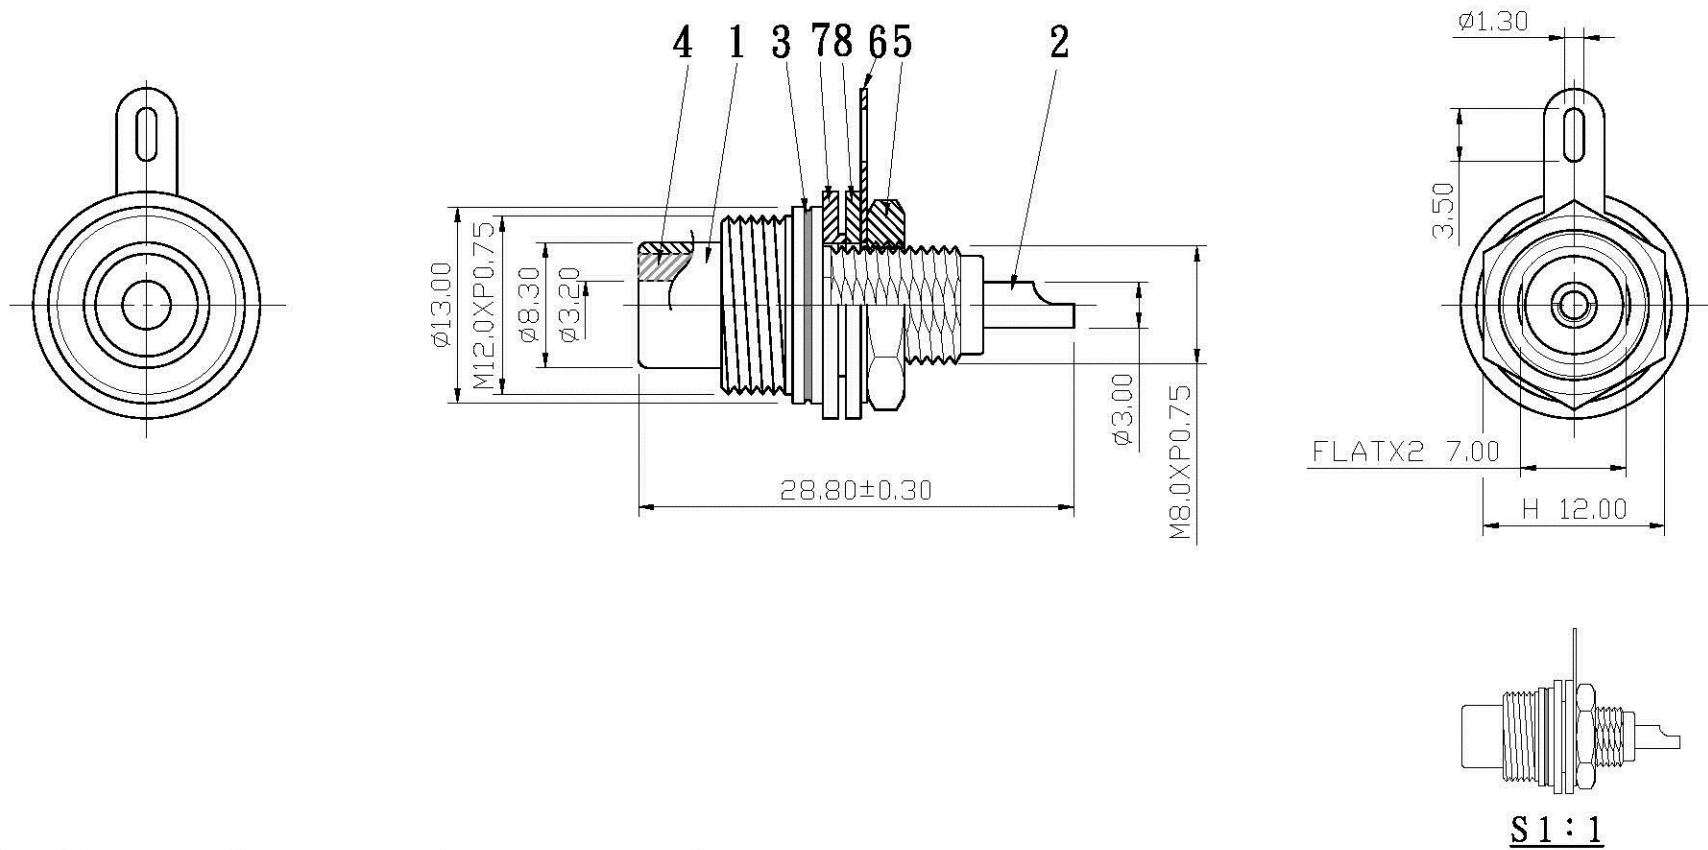

REMARK : RoHS REQUIREMENT APPLIED
(符合RoHS)

8	washer	1	plastic	white	
7	washer	1	plastic	white	
6	solder tab	1	bronze	gold	
5	nut	1	brass	gold	
4	insulator	1	POM	white	
3	color ring	1	painting	red/black/blue white/yellow/green	
2	contact pin	1	brass	gold	
1	body	1	brass	gold	
NO.	Description	Unit	Materials	Finish	Drawing No.

DIMENSIONS ARE IN MILLIMETERS UNLESS OTHERWISE PECIFIED TOLERANCES (一般公差) 0.5-6 = ±0.2 >6-30 = ±0.4 >30-120 = ±0.6 >120-315 = ±1 >315-1000 = ±1.6 ANGLES(角度) = ±5°			APPROVED	 www.allconnectors.de Tel: 0049 711 7009503 70794 Filderstadt - Germany info@allconnectors.de Fax: 0049 711 7009504 Kettenerstr. 25
			CHECKED	
DRAWN <i>Lala</i>	TITLE RCA JACK			
DATE 2008.08.08	DRAWING NO. RJ-128DSG-POM-RD/BK/BE/WE/YW/GN FILE NO. DRAWING\AUDIO\RJ-128DSG-POM-RD/BK/BE/WE/YW/GN			