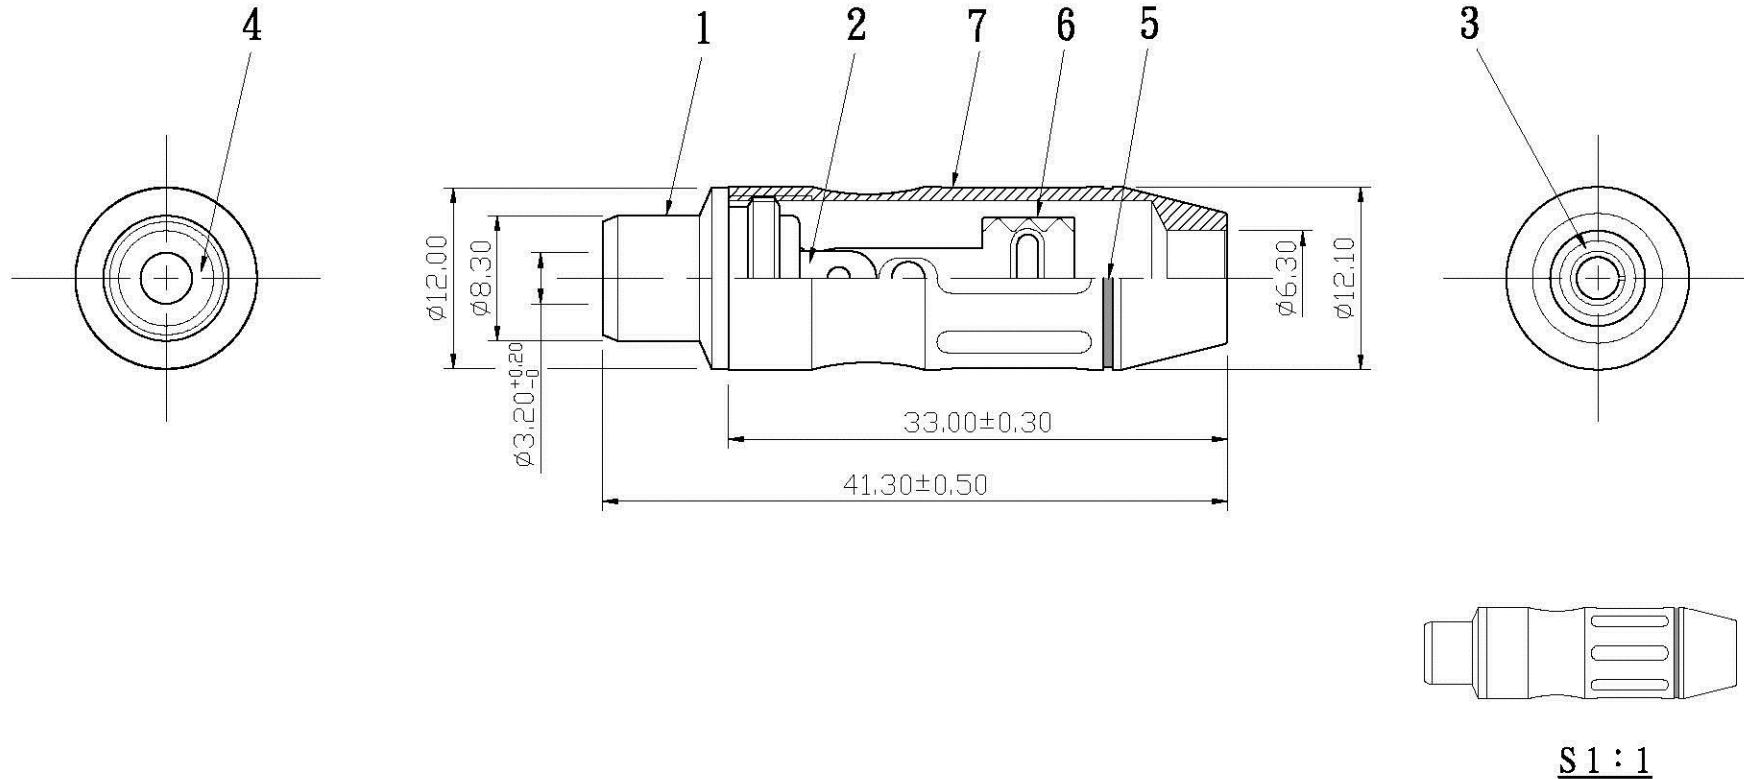

REMARK : RoHS REQUIREMENT APPLIED
(符合RoHS)

NO.	Description	Unit	Materials	Finish	Drawing No.	SCALE	2 : 1	UNIT	MM	CHECKED	DATE	2011. 04. 07	FILE NO.	DRAWING	AUDIO/RJ/RJ-117GG-ABS-BK/RD-6.3		
7	shell	1	brass	gold		DIMENSIONS ARE IN MILLIMETERS UNLESS OTHERWISE PECIFIED TOLERANCES (一般公差) 0.5~6 = ± 0.2 >6~30 = ± 0.4 >30~120 = ± 0.6 >120~315 = ± 1 >315~1000 = ± 1.6 ANGLES(角度) = $\pm 5'$											
6	clip	1	brass	gold													
5	color ring	1	PVC	black/red													
4	insulator	1	bakelite	white													
3	insulator	1	ABS	white													
2	contact pin	1	brass	gold													
1	body	1	brass	gold													
											CHECKED DRAWN <i>Jim</i> DATE 2011. 04. 07		Allconnectors www.allconnectors.de Tel.: 0049 711 7004502 70/91 Hilderstadt - Germany info@allconnectors.de Fax: 0049 711 7004504 Kettnerstr. 25				
											TITLE		RCA JACK				
											DRAWING NO.		RJ-117GG-ABS-BK/RD-6.3				
											FILE NO.		DRAWINGAUDIO/RJ/RJ-117GG-ABS-BK/RD-6.3				