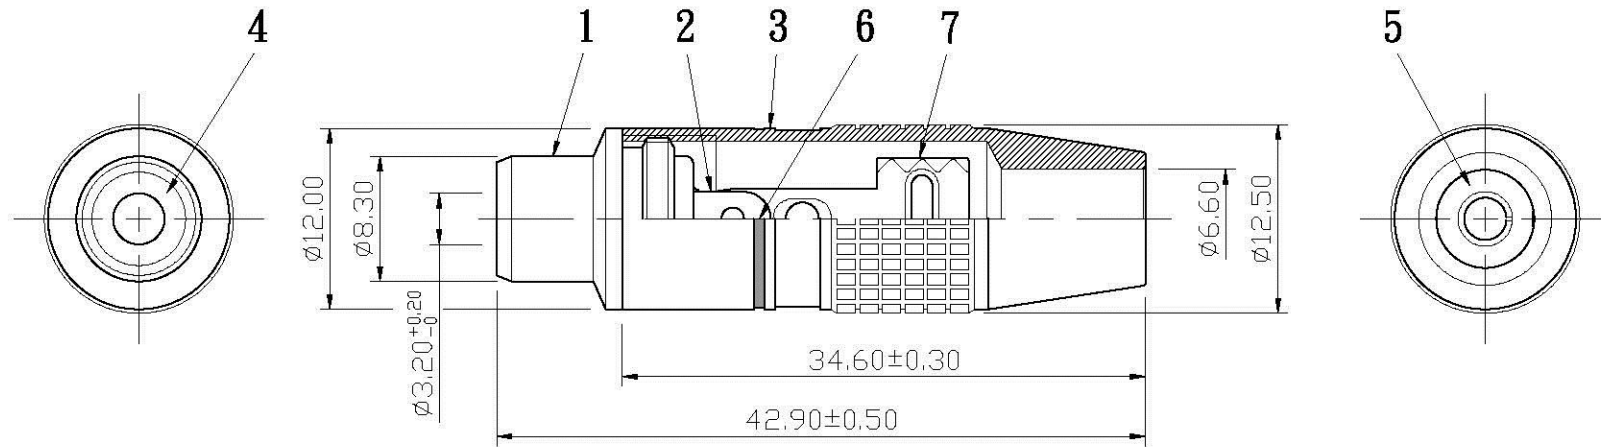

REMARK : RoHS REQUIREMENT APPLIED
(符合RoHS)

S 1 : 1

7	clip	1	brass	gold	DIMENSIONS ARE IN MILLIMETERS UNLESS OTHERWISE PECIFIED TOLERANCES (一般公差) 0.5~6 = ±0.2 >6~30 = ±0.4 >30~120 = ±0.6 >120~315 = ±1 >315~1000 = ±1.6 ANGLES(角度) = ±5°	CHECKED	 www.allconnectors.de Tel.: 0049 711 7009503 70794 Filderstadt Germany info@allconnectors.de Fax: 0049 711 7009504 Kellenmeyerstr. 25		
6	color ring	1	PVC	black/red				DRAWN <i>Jim</i>	TITLE RCA JACK
5	insulator	1	ABS	white		DATE 2011.06.09	DRAWING NO. RJ-115sbNG-ABS-BK/RD-6.6		
4	insulator	1	bakelite	white			FILE NO.	DRAWINGAUDIO\ARJ-RJ-115sbNG-ABS-BK/RD-6.6	
3	shell	1	brass	sandblast nickel					
2	contact pin	1	brass	gold					
1	body	1	brass	gold					
NO.	Description	Unit	Materials	Finish	Drawing No.	SCALE	2 : 1	UNIT	MM