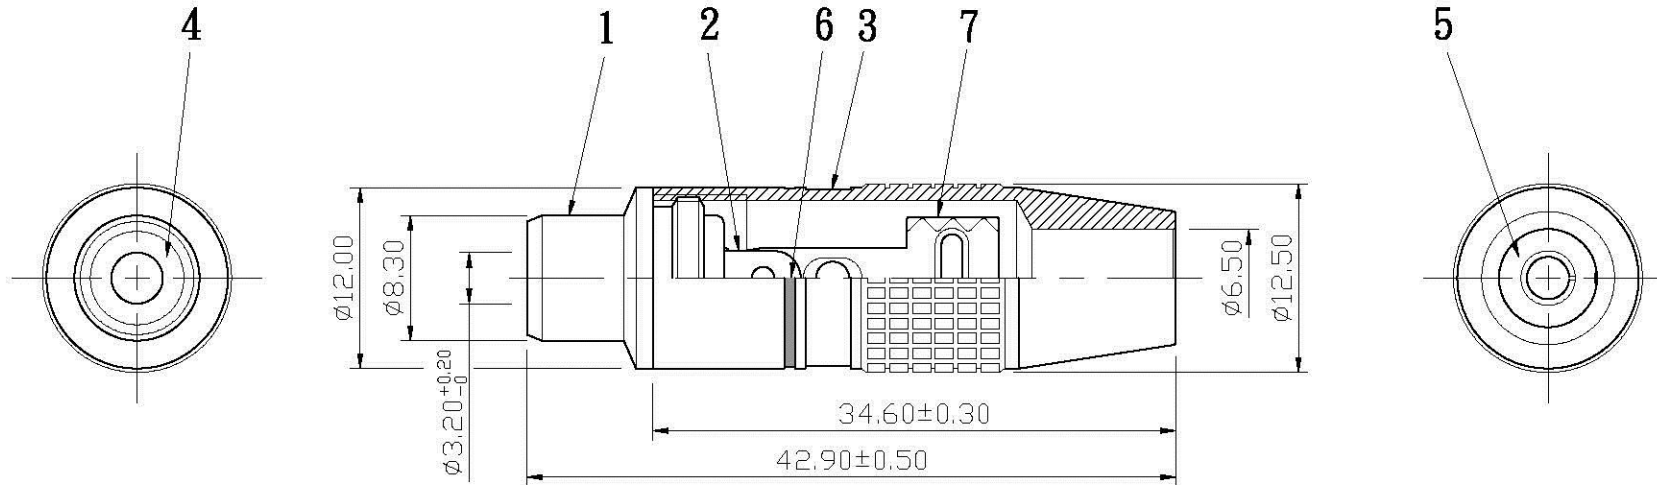

REMARK : RoHS REQUIREMENT APPLIED  
(符合RoHS)

S 1 : 1

NO.	Description	Unit	Materials	Finish	Drawing No.	SCALE	2 : 1	UNIT	MM					
7	clip	1	brass	gold		DIMENSIONS ARE IN MILLIMETERS UNLESS OTHERWISE PECIFIED TOLERANCES (一般公差) 0.5~6 = $\pm 0.2$ >6~30 = $\pm 0.4$ >30~120 = $\pm 0.6$ >120~315 = $\pm 1$ >315~1000 = $\pm 1.6$ ANGLES(角度) = $\pm 5'$								
6	color ring	1	PVC	black/red										
5	insulator	1	ABS	white										
4	insulator	1	bakelite	white										
3	shell	1	brass	gold										
2	contact pin	1	brass	gold										
1	body	1	brass	gold										
						CHECKED	 www.allconnectors.de Tel.: 0049 711 7009503 70794 Filderstadt Germany info@allconnectors.de Fax: 0049 711 7009504 Kettenerstr. 25							
						DRAWN					TITLE			
						DATE					DRAWING NO.			
						2011.06.09	RCA JACK							
						RJ-114GG-ABS-BK/RD-6.5								
						FILE NO. DRAWINGAUDIOVRJRI-114GG-ABS-BK/RD-6.5								