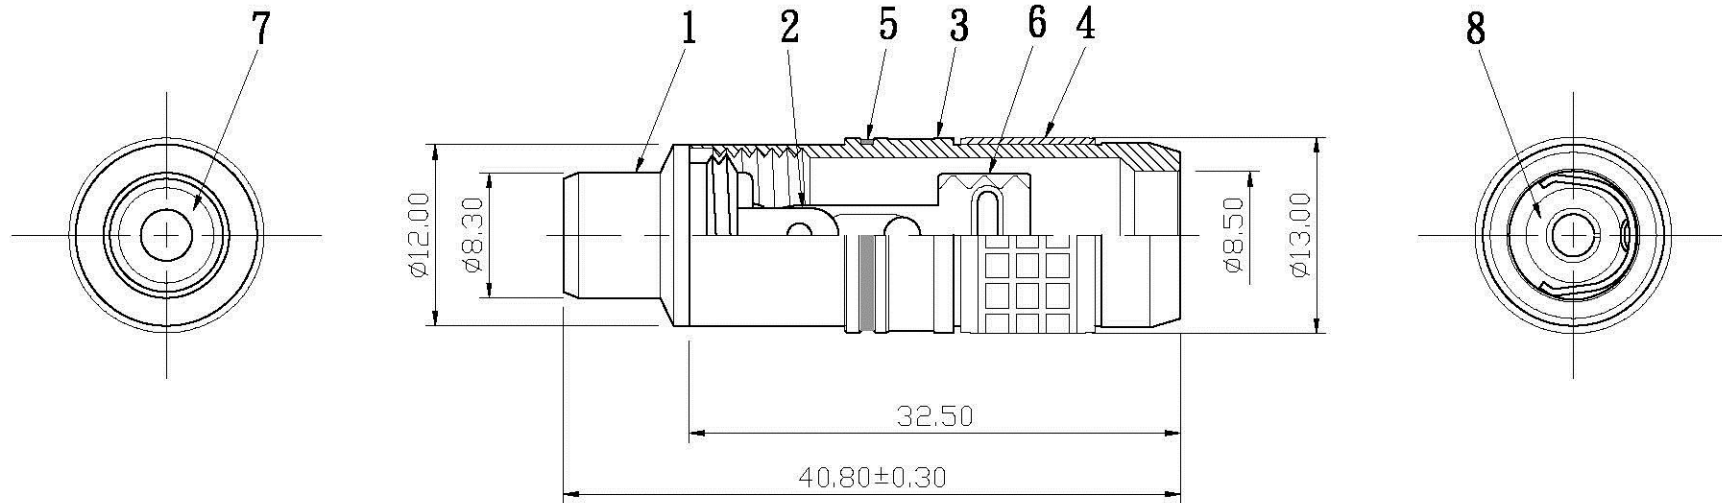

REMARK : RoHS REQUIREMENT APPLIED  
(符合RoHS)

S 1 : 1

8	insulator	1	ABS	white		DIMENSIONS ARE IN MILLIMETERS  UNLESS OTHERWISE PECIFIED TOLERANCES (一般公差) 0.5~6 = ±0.2 >6~30 = ±0.4 >30~120 = ±0.6 >120~315 = ±1 >315~1000 = ±1.6 ANGLES(角度) = ±5°	CHECKED	 www.allconnectors.de TEL: 0049 711 7009503 70794 Eilderstadt - Germany	info@allconnectors.de FAX: 0049 711 7009504 Kettelerstr. 25
7	insulator	1	bakelite	white					
6	clip	1	brass	gold			DRAWN <i>Jim</i>	TITLE RCA JACK	
5	color ring	1	PVC	red/black/blue				DRAWING NO. RJ-111ZAG-ABS-RD/BK/BE-8.5	
4	color ring	1	rubber	red/black/blue			DATE 2011.07.14	FILE NO. DRAWINGAUDIOVARRJ-111ZAG-ABS-RD/BK/BE-8.5	
3	shell	1	brass	zinc alloy					
2	contact pin	1	brass	gold					
1	body	1	brass	gold					
NO.	Description	Unit	Materials	Finish	Drawing No.	SCALE	2 : 1	UNIT	MM