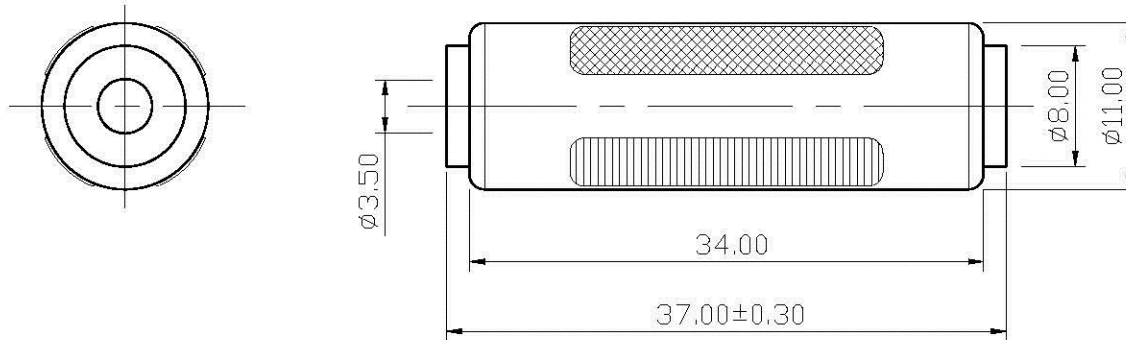

REMARK : RoHS REQUIREMENT APPLIED
(符合RoHS)

S1 : 1

					DIMENSIONS ARE IN MILLIMETERS			CHECKED		Allconnectors	
					UNLESS OTHERWISE PECIFIED (一般公差)			DRAWN		TITLE	
-	ring	1	brass	nature	0.5~6 = ±0.2			Lala		3.5MM Stereo JACK TO 3.5MM Stereo JACK	
-	shell	1	plastic	black	>6~30 = ±0.4			DATE		DRAWING NO.	
-	insulator	1	pvc	white	>30~120 = ±0.6			2009. 12. 09		RA-273BKPLG-PVC	
-	solder tab	2	brass	nature	>120~315 = ±1					FILE NO.	
-	body	2	brass	gold	>315~1000 = ±1.6					DRAWINGAUDIO\RA\RA-273BKPLG-PVC	
NO.	Description	Unit	Materials	Finish	Drawing No.	SCALE	2 : 1	UNIT	MM		