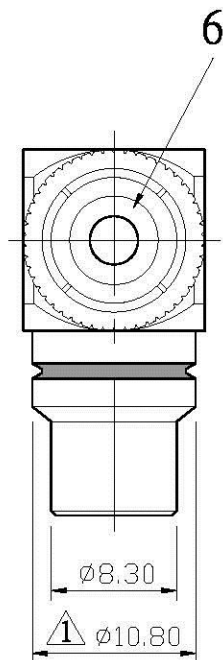

No.	DATE	DESCRIPTION	REV
△	2009. 07. 30	Original dimation □10.4	A

REMARK : RoHS REQUIREMENT APPLIED
(符合RoHS)

S 1 : 1

8	color ring	1	pvc	red/black/blue white/yellow/green	
7	insulator	1	POM	white	
6	insulator	1	POM	white	
5	contact pin	1	brass	gold	
4	contact pin	1	brass	gold	
3	shell	1	brass	gold	
2	body	1	brass	gold	
1	body	1	brass	gold	
NO.	Description	Unit	Materials	Finish	Drawing No.

DIMENSIONS ARE IN MILLIMETERS		
UNLESS OTHERWISE PECIFIED TOLERANCES (一般公差)		
0.5~6	= ±0.2	
>6~30	= ±0.4	
>30~120	= ±0.6	
>120~315	= ±1	
>315~1000	= ±1.6	
ANGLES(角度) = ±5°		
SCALE	2 : 1	UNIT
		MM

APPROVED	
CHECKED	
DRAWN	Lala
DATE	2009. 07. 10