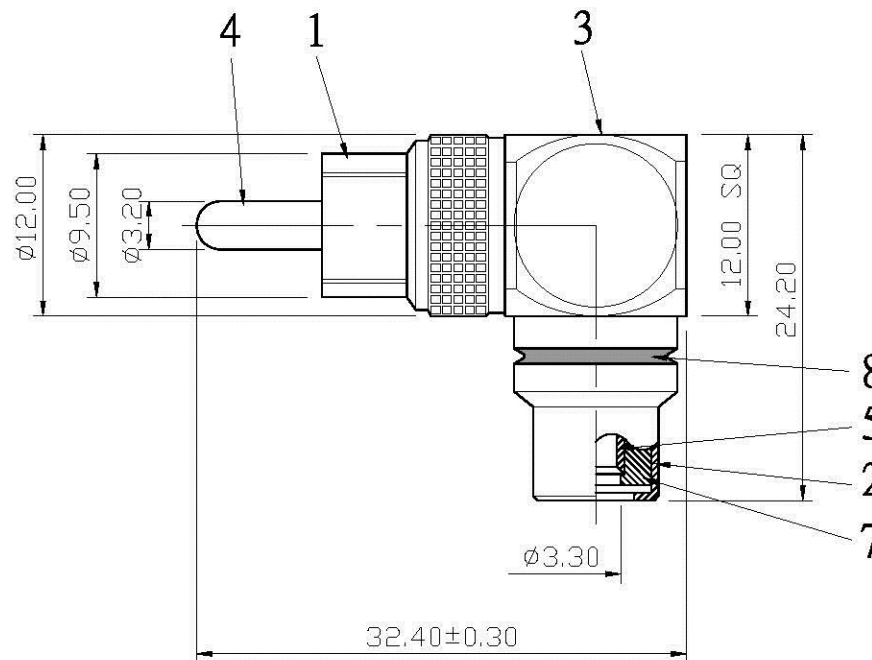

No.	DATE	DESCRIPTION	REV
△	2009. 07. 30	Original dimation □10.4	A

REMARK : RoHS REQUIREMENT APPLIED
(符合RoHS)

S 1 : 1

8	color ring	1	pvc	red/black/blue white/yellow/green	
7	insulator	1	POM	white	
6	insulator	1	POM	white	
5	contact pin	1	brass	gold	
4	contact pin	1	brass	gold	
3	shell	1	brass	gold	
2	body	1	brass	gold	
1	body	1	brass	gold	
NO.	Description	Unit	Materials	Finish	Drawing No.

DIMENSIONS ARE IN MILLIMETERS		
UNLESS OTHERWISE PECIFIED TOLERANCES (一般公差)		
0.5~6	= ±0.2	
>6~30	= ±0.4	
>30~120	= ±0.6	
>120~315	= ±1	
>315~1000	= ±1.6	
ANGLES(角度) = ±5°		
SCALE	2 : 1	UNIT
		MM

APPROVED	
CHECKED	
DRAWN	Lala
DATE	2009. 07. 10