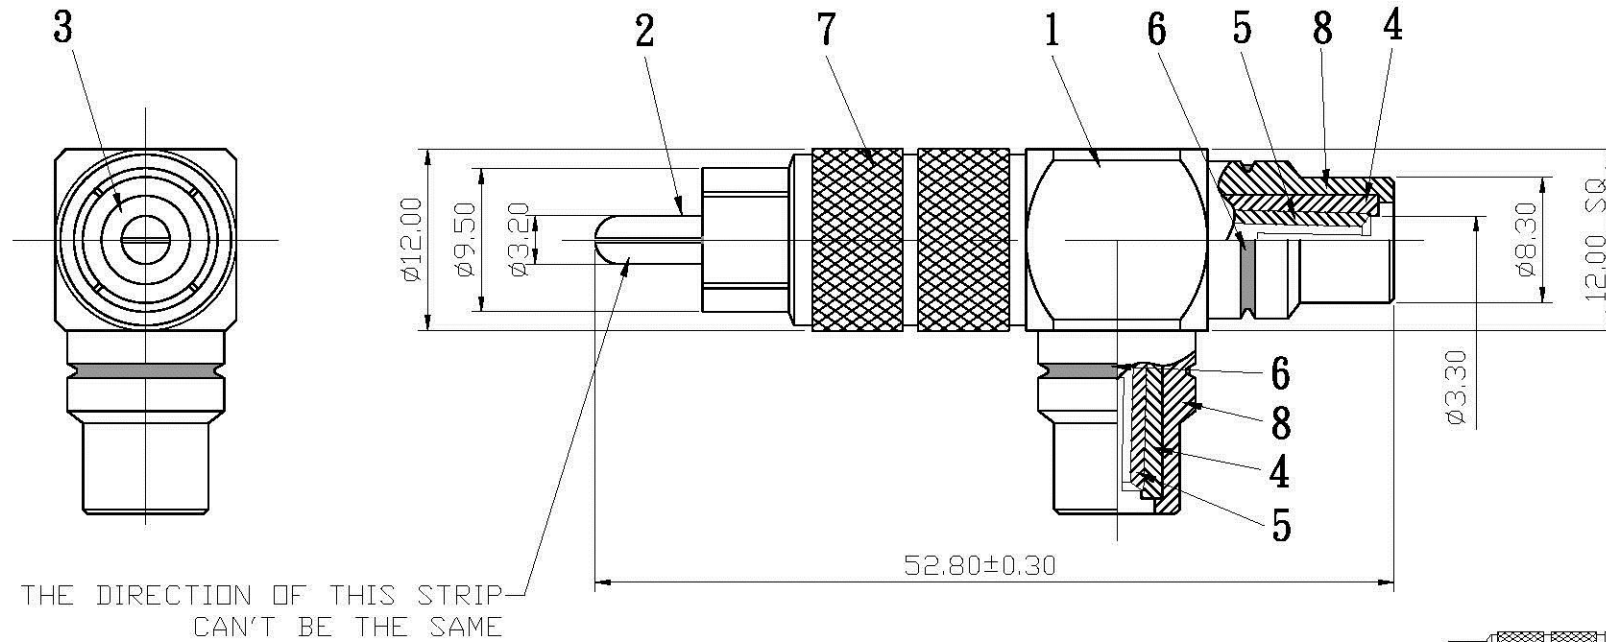

REMARK : RoHS REQUIREMENT APPLIED
(符合RoHS)

S1:1

8	shell	2	brass	gold		DIMENSIONS ARE IN MILLIMETERS UNLESS OTHERWISE PECIFIED TOLERANCES (一般公差) 0.5-6 = ±0.2 >6-30 = ±0.4 >30-120 = ±0.6 >120-315 = ±1 >315-1000 = ±1.6 ANGLES(角度) = ±5°	APPROVED	 www.allconnectors.de Tel.: 0049 711 7009503 72/94 Hilderstadt - Germany info@allconnectors.de Fax: 0049 711 7009504 Kettnerstr. 25	
7	shell	1	brass	gold			CHECKED		TITLE
6	color ring	2	pvc	red/black/blue white/yellow/green			DRAWN		RCA ADAPTOR
5	contact pin	2	brass	gold			<i>Lala</i>	DRAWING NO.	
4	insulator	2	POM	white			DATE	RA-109GG-POM-RD/BK/BE/WE/YW/GN	
3	insulator	1	POM	white			2007. 12. 25	FILE NO. DRAWING/AUDIO/RA/RA-109GG-POM-RD/BK/BE/WE/YW/GN	
2	contact pin	1	brass	gold					
1	body	1	brass	gold					
NO.	Description	Unit	Materials	Finish	Drawing No.	SCALE	2 : 1	UNIT	MM