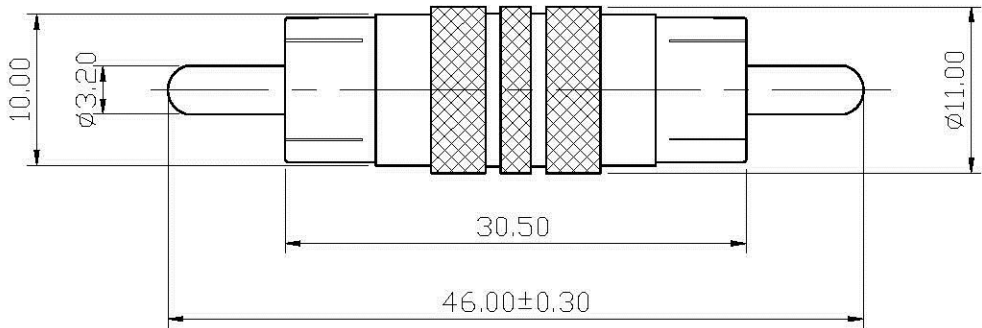

REMARK : RoHS REQUIREMENT APPLIED
(符合RoHS)

S1 : 1

-						DIMENSIONS ARE IN MILLIMETERS UNLESS OTHERWISE PECIFIED TOLERANCES (一般公差) 0.5~6 = ±0.2 >6~30 = ±0.4 >30~120 = ±0.6 >120~315 = ±1 >315~1000 = ±1.6 ANGLES(角度) = ±5°	APPROVED	 www.allconnectors.de Tel.: 0049 711 7009593 All/SH Bilderberg, Germany info@allconnectors.de Fax: 0049 711 7009504 Kottbusstr. 29		
-					CHECKED		TITLE			
-					DRAWN		RCA ADAPTOR			
-	insulator	2	POM	white	<i>Lala</i>			DRAWING NO.		
-	contact pin	2	brass	gold	DATE		RA-106GG-POM			
-	body	1	brass	gold	2008. 11. 10		FILE NO.			
NO.	Description	Unit	Materials	Finish	Drawing No.	SCALE	2 : 1	UNIT	MM	DRAWINGVAUDIO\RA\RA-106GG-POM