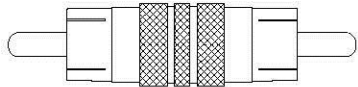

REMARK : RoHS REQUIREMENT APPLIED
(符合RoHS)

S1 : 1

-						DIMENSIONS ARE IN MILLIMETERS UNLESS OTHERWISE PECIFIED TOLERANCES (一般公差) 0.5~6 = ±0.2 >6~30 = ±0.4 >30~120 = ±0.6 >120~315 = ±1 >315~1000 = ±1.6 ANGLES(角度) = ±5°	APPROVED	 www.allconnectors.de Tel.: 0049 711 7009593 All/SH Bilderberg, Germany info@allconnectors.de Fax: 0049 711 7009504 Kottbusstr. 29		
-					CHECKED		TITLE			
-					DRAWN		RCA ADAPTOR			
-	insulator	2	POM	white	<i>Lala</i>			DRAWING NO.		
-	contact pin	2	brass	gold	DATE		RA-106GG-POM			
-	body	1	brass	gold	2008. 11. 10		FILE NO.			
NO.	Description	Unit	Materials	Finish	Drawing No.	SCALE	2 : 1	UNIT	MM	DRAWINGVAUDIO\RA\RA-106GG-POM