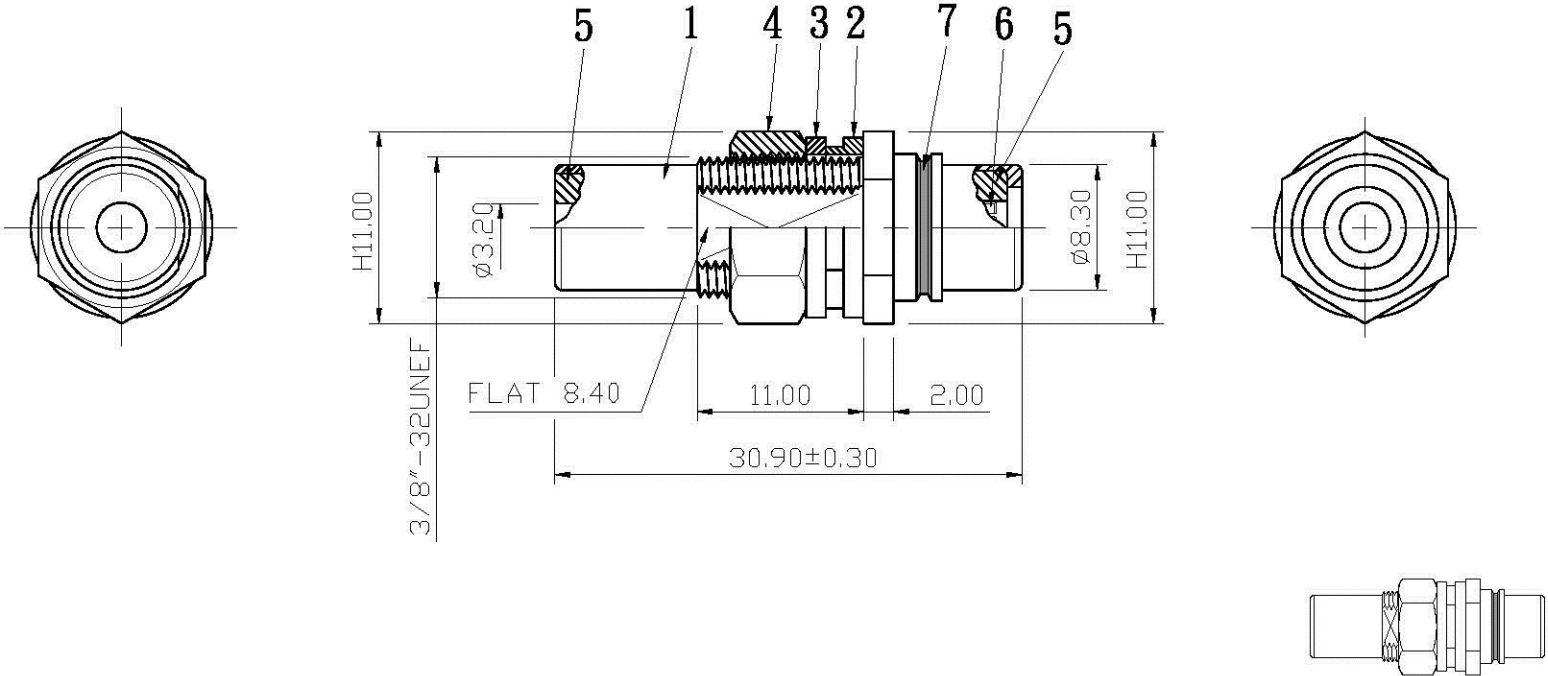

REMARK : RoHS REQUIREMENT APPLIED  
(符合RoHS)

S 1 : 1

7	color ring	1	painting	red/black/blue white/yellow/green	DIMENSIONS ARE IN MILLIMETERS  UNLESS OTHERWISE PECIFIED TOLERANCES (一般公差) 0.5-6 = ±0.2 >6-30 = ±0.4 >30-120 = ±0.6 >120-315 = ±1 >315-1000 = ±1.6 ANGLES(角度) = ±5°	CHECKED     DRAWN <i>Lala</i>  DATE 2009. 11. 09	 <p>www.allconnectors.de Tel.: 0043 711 7009503 70734 Filderstadt - Germany</p> <p>info@allconnectors.de Fax: 0043 711 7009504 Kettenerstr. 25</p>				
6	contact pin	1	brass	gold							
5	insulator	2	POM	red/black/blue white/yellow/green							
4	nut	1	brass	gold							
3	washer	1	plastic	transparent							
2	washer	1	plastic	transparent							
1	body	1	brass	gold							
NO.	Description	Unit	Materials	Finish	Drawing No.	SCALE	2 : 1	UNIT	MM	TITLE	RCA ADAPTOR
DRAWING NO.											RA-105GG-POM
FILE NO.											DRAWINGAUDIO\RA\RA-105GG-POM(RD/BK)-RD/BK