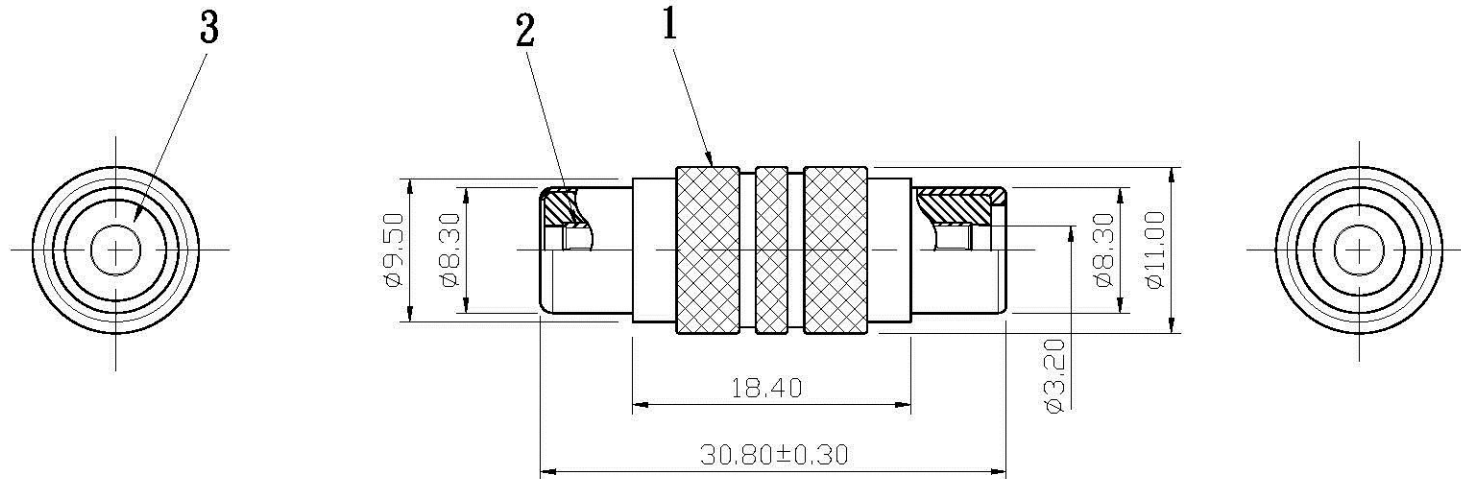

REMARK : RoHS REQUIREMENT APPLIED
(符合RoHS)

S 1 : 1

7						DIMENSIONS ARE IN MILLIMETERS UNLESS OTHERWISE PECIFIED TOLERANCES (一般公差) 0.5~6 = ±0.2 >6~30 = ±0.4 >30~120 = ±0.6 >120~315 = ±1 >315~1000 = ±1.6 ANGLES(角度) = ±5°	APPROVED	 www.allconnectors.de info@allconnectors.de Tel.: 0345 711 305503 Fax: 0345 711 305504 01741 Idstedt - Germany Kettnerstr. 25					
6					CHECKED		TITLE						
5					DRAWN		RCA ADAPTOR						
4					<i>Lala</i>		DRAWING NO.						
3	insulator	2	POM	white			RA-103GG-POM						
2	coatact pin	1	brass	gold									
1	body	1	brass	gold									
NO.	Description	Unit	Materials	Finish	Drawing No.	SCALE	2 : 1	UNIT	MM	DATE	2009. 02. 04	FILE NO.	DRAWING\AUDIO\RA\RA-103GG-POM