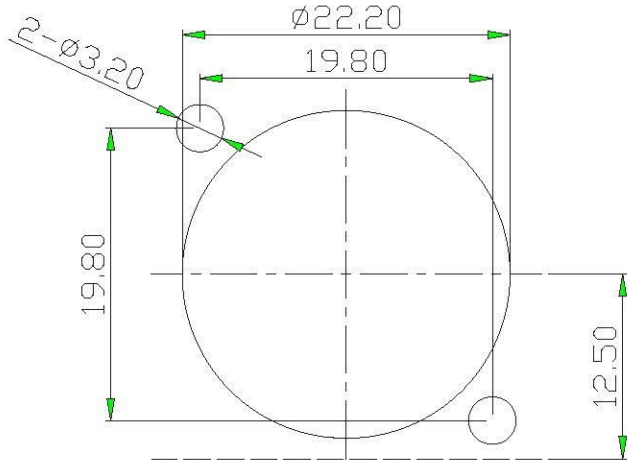

**P.C.B. LAYOUT(±0.1)
(BOTTOM VIEW)**

**PANEL CUT OUT
(FRONT SIDE)**

4	SLEEVE	1	P. B. S	Ag
3	PIN	3	BRASS	Au
2	LATCH LOCK	1	SK7	Ni
1	BODY	1	NYLON	BLACK
NO	PART NAME	Q' TY	MATERIAL	PLATING & COLOR

RoHS Compliant

TOLERANCES ARE

X ±
X ±
.XX ±
.XXX ±
ANG ±

P PROJECTION

ORDER INFORMATION

MIC-PR-03-LF
SERIES | LEADFREE
03 WAY
DIP 90°
MALE

DESCRIPTION: