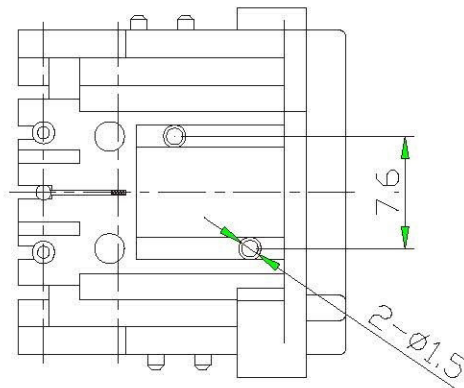

**P.C.B. LAYOUT(±0.1)
(BOTTOM VIEW)**

**PANEL CUT OUT
(FRONT SIDE)**

4	SLEEVE	1	P. B. S	Ag
3	PIN	3	BRASS	Au
2	LATCH LOCK	1	SK7	Ni
1	BODY	1	NYLON	BLACK
NO	PART NAME	Q' TY	MATERIAL	PLATING & COLOR

RoHS Compliant

TOLERANCES ARE

X ±
X ±
.XX ±
.XXX ±
ANG ±

P PROJECTION

ORDER INFORMATION

MIC-PR-03-LF
SERIES | LEADFREE
03 WAY
DIP 90°
MALE

DESCRIPTION: