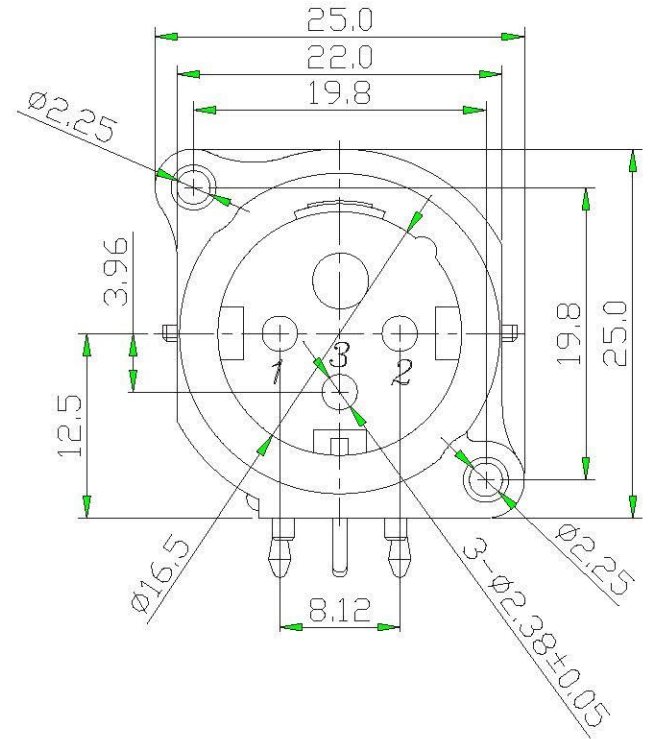

**P.C.B. LAYOUT(±0.1)
(BOTTOM VIEW)**

**PANEL CUT OUT
(FRONT SIDE)**

4	SLEEVE	1	P. B. S	Ag
3	PIN	3	BRASS	Au
2	LATCH LOCK	1	SK7	Ni
1	BODY	1	NYLON	BLACK
NO	PART NAME	Q' TY	MATERIAL	PLATING & COLOR

RoHS Compliant

TOLERANCES ARE

X ±
X ±
.XX ±
.XXX ±
ANG ±

P PROJECTION

ORDER INFORMATION

MIC-PR-03-LF
SERIES | LEADFREE
03 WAY
DIP 90°
MALE

DESCRIPTION: