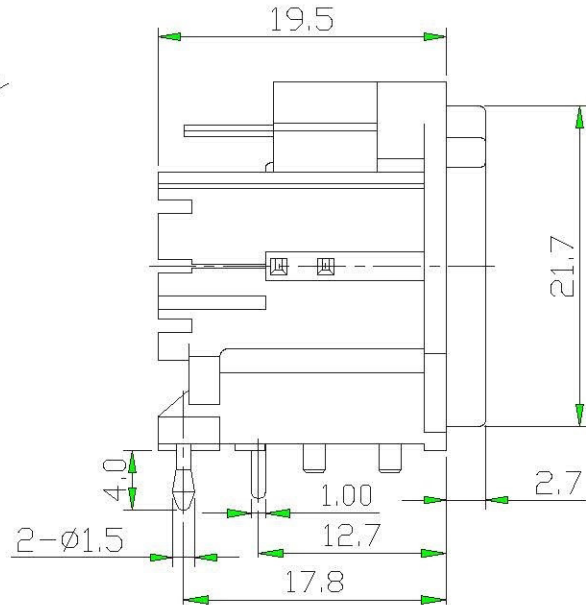

**P.C.B. LAYOUT(±0.1)
(BOTTOM VIEW)**

**PANEL CUT OUT
(FRONT SIDE)**

4	SLEEVE	1	P. B. S	Ag
3	PIN	3	BRASS	Au
2	LATCH LOCK	1	SK7	Ni
1	BODY	1	NYLON	BLACK
NO	PART NAME	Q' TY	MATERIAL	PLATING & COLOR

RoHS Compliant

TOLERANCES ARE

X ±
X ±
.XX ±
.XXX ±
ANG ±

P PROJECTION

ORDER INFORMATION

MIC-PR-03-LF
SERIES | LEADFREE
03 WAY
DIP 90°
MALE

DESCRIPTION: