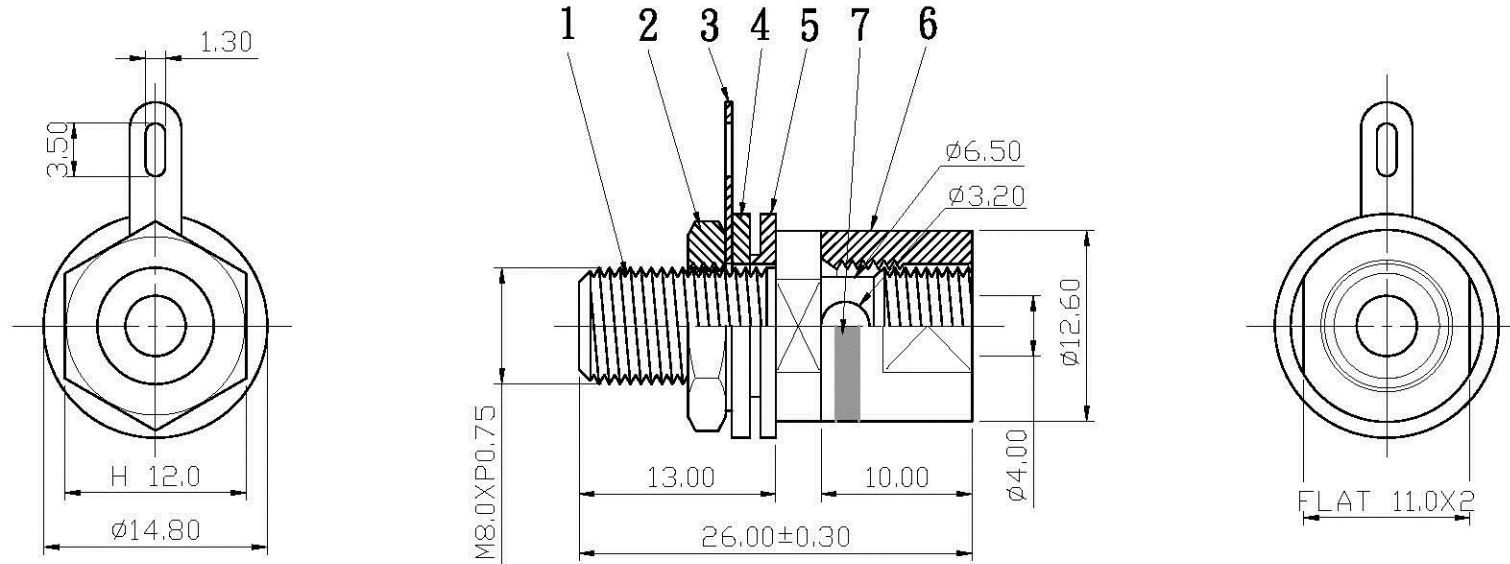

REMARK : RoHS REQUIREMENT APPLIED
(符合RoHS)

S 1 : 1

7	color ring	1	painting	red/black/blue white/yellow/green		DIMENSIONS ARE IN MILLIMETERS UNLESS OTHERWISE PECIFIED TOLERANCES (一般公差) 0.5~6 = ± 0.2 >6~30 = ± 0.4 >30~120 = ± 0.6 >120~315 = ± 1 >315~1000 = ± 1.6 ANGLES(角度) = $\pm 5^\circ$	APPROVED	 www.allconnectors.de Tel.: 0049 711 7009563 73784 Filderstadt - Germany info@allconnectors.de Fax: 0049 711 7009504 Kettenerstr. 25	
6	headlock	1	brass	gold			CHECKED		TITLE
5	washer	1	plastic	white			DRAWN		BIDING POST
4	washer	1	plastic	white			<i>Lala</i>	DRAWING NO.	
3	solder tab	1	bronze	gold			DATE	BI-115GG-RD/BK/BE/WE/YW/GN-15mm	
2	hexagon nut	1	brass	gold			2008. 01. 05	FILE NO. DRAWING\AUDIO\BNI-115GG-RD/BK/BE/WE/YW/GN-15mm	
1	body	1	brass	gold					
NO.	Description	Unit	Materials	Finish	Drawing No.	SCALE 2 : 1	UNIT	MM	