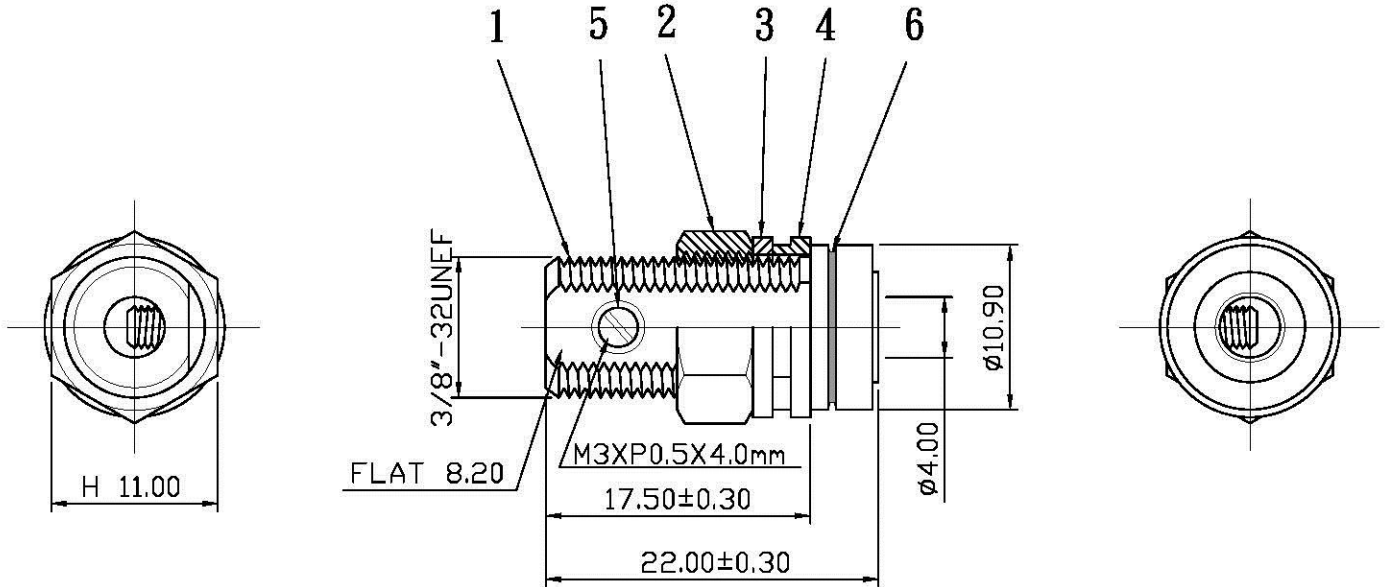

REMARK : RoHS REQUIREMENT APPLIED
(符合RoHS)

S1:1

7						DIMENSIONS ARE IN MILLIMETERS UNLESS OTHERWISE PECIFIED TOLERANCES (一般公差) 0.5-6 = ±0.2 >6-30 = ±0.4 >30-120 = ±0.6 >120-315 = ±1 >315-1000 = ±1.6 ANGLES(角度) = ±5°	APPROVED	 www.allconnectors.de info@allconnectors.de Tel.: 0049 711 7009503 Fax: 0049 711 7009504 70754 Flörsfeld - Germany Kettenstr. 25	
6	color ring	1	painting	red/black/blue white/yellow/green			CHECKED		TITLE
5	screw	1	brass	gold	SCREW-103G-M3XP0.5X4.0mm				BINDING POST DRAWING NO. BI-114RG-RD/BK/BE/WE/YW/GN-20mm FILE NO. DRAWING\AUDIO\BIBI-114RG-RD/BK/BE/WE/YW/GN-20mm
4	washer	1	plastic	transparent			DRAWN		
3	washer	1	plastic	transparent			<i>Lala</i>		
2	nut	1	brass	gold			DATE		
1	body	1	brass	gold		2008.05.12			
NO.	Description	Unit	Materials	Finish	Drawing No.	SCALE	2 : 1	UNIT	MM