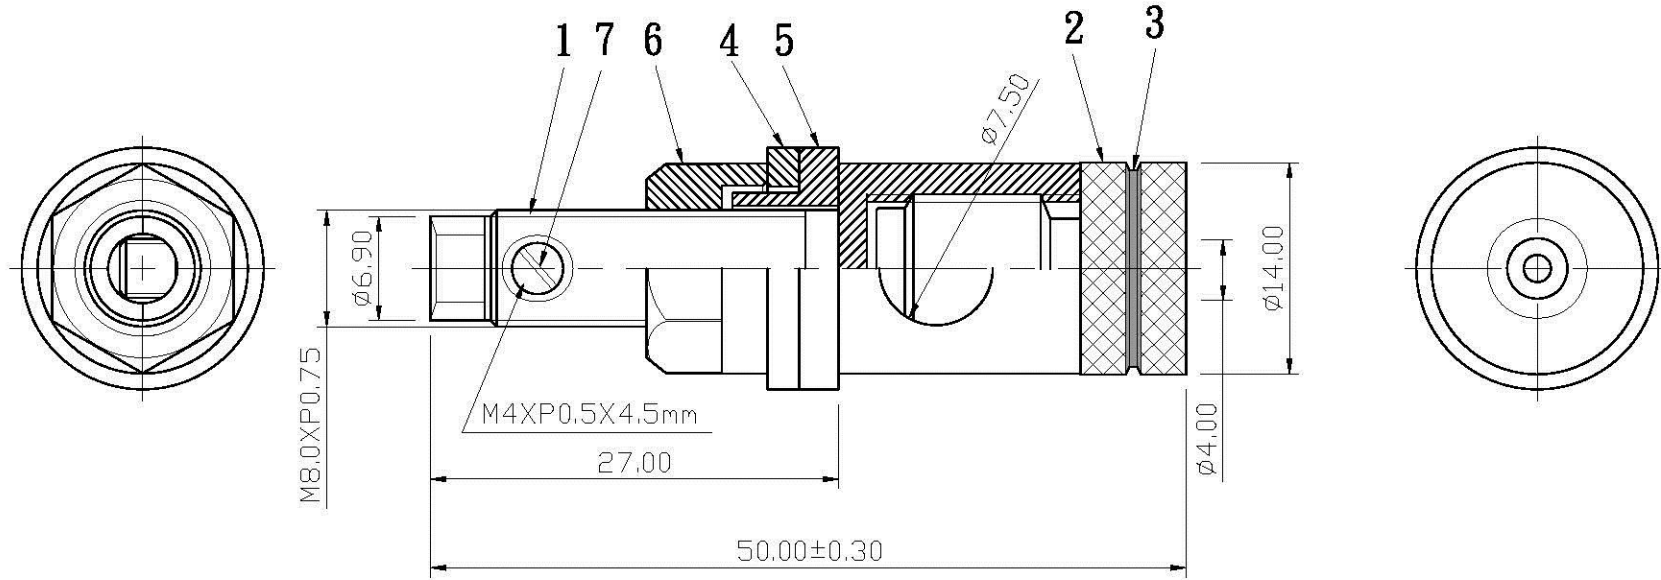

REMARK : RoHS REQUIREMENT APPLIED
(符合RoHS)

S 1 : 1

7	screw	1	brass	gold	SCREW-104G-M4XP0.5X4.5mm	DIMENSIONS ARE IN MILLIMETERS UNLESS OTHERWISE PECIFIED TOLERANCES (一般公差) 0.5~6 = ±0.2 >6~30 = ±0.4 >30~120 = ±0.6 >120~315 = ±1 >315~1000 = ±1.6 ANGLES(角度) = ±5°	CHECKED	 www.allconnectors.de TEL: 0189 711 4000-14 70794 Filzbesel, Germany info@allconnectors.de FAX: 0189 711 4000-14 Kellernstraße 25	
6	nut	1	brass	gold			DRAWN		TITLE
5	washer	1	plastic	white			<i>Lala</i>	BINDING POST	
4	washer	1	plastic	white				DRAWING NO.	
3	color ring	1	dripping	red/black/blue white/yellow/green				BI-107GG-SH7.5-BK/RD/BE/WE/YW/GN-30mm	
2	headlock	1	brass	gold			DATE	FILE NO. DRAWINGAUDIO\BNI-107GG-SH7.5-BK/RD/BE/WE/YW/GN-30mm	
1	body	1	brass	gold			2010. 03. 05		
NO.	Description	Unit	Materials	Finish	Drawing No.	SCALE	2 : 1	UNIT	MM