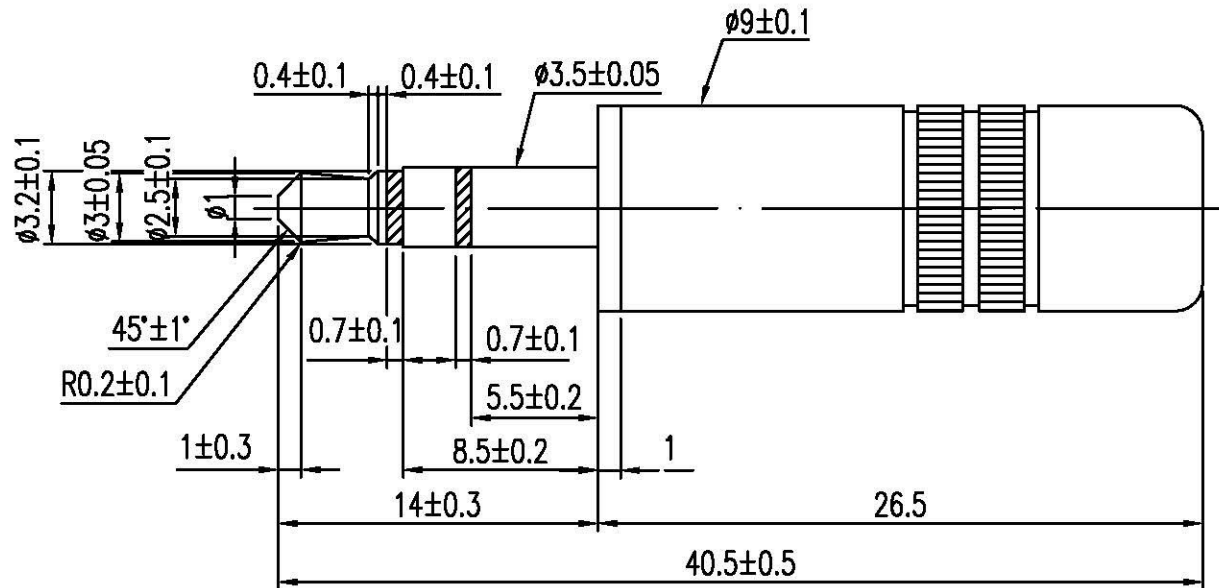

一般公差	
尺寸区分	公差
0>1.0	±0.1
1.0>6.0	±0.2
6.0>12.0	±0.3
12.0>25.0	±0.4
25.0>	±0.5

6	PE
5	BRASS GOLD
4	BRASS NICKEL
3	BRASS GOLD
2	ABS BLACK
1	BRASS GOLD
NO	CONTENT

RoHS Compliant

TOLERANCES ARE

All connectors

DRAWING BY CY

X ±

CHECKED BY GENIUS

X ±

UNIT / mm

SCALE 1 : 1

.XX ±

DATE

.XXX ±

SIZE A4

P PROJECTION

ANG ±

ORDER INFORMATION

PP-AG-03M-LF  
 SERIES | LEADFREE  
 | METAL  
 | 03WAY  
 | GOLD  
 ASSEMBLY

DESCRIPTION:  $\phi 3.5\text{mm}$  STEREO PLUG Assembly type

www.allconnectors.de