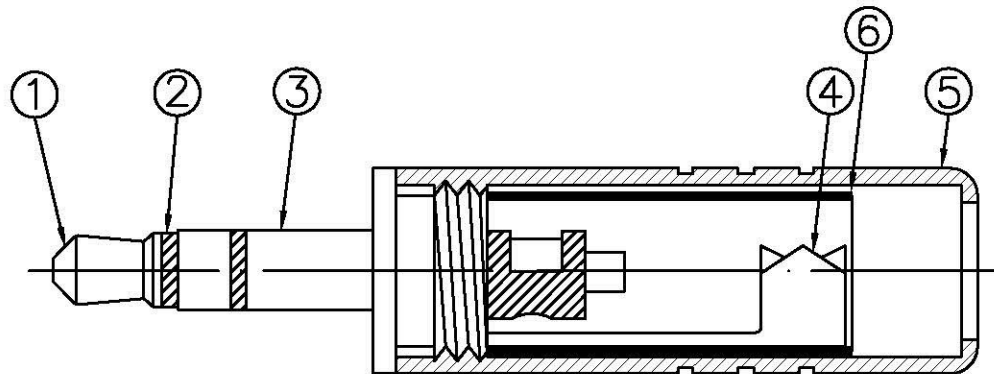

一般公差	
尺寸区分	公差
0>1.0	±0.1
1.0>6.0	±0.2
6.0>12.0	±0.3
12.0>25.0	±0.4
25.0>	±0.5

6	PE
5	BRASS GOLD
4	BRASS NICKEL
3	BRASS GOLD
2	ABS BLACK
1	BRASS GOLD
NO	CONTENT

RoHS Compliant

TOLERANCES ARE

All connectors

DRAWING BY CY

X ±

CHECKED BY GENIUS

X ±

UNIT / mm

SCALE 1 : 1

.XX ±

DATE

.XXX ±

SIZE A4

P PROJECTION

ANG ±

ORDER INFORMATION

PP-AG-03M-LF  
 SERIES | LEADFREE  
 | METAL  
 | 03WAY  
 | GOLD  
 ASSEMBLY

DESCRIPTION:  $\phi 3.5\text{mm}$  STEREO PLUG Assembly type

www.allconnectors.de