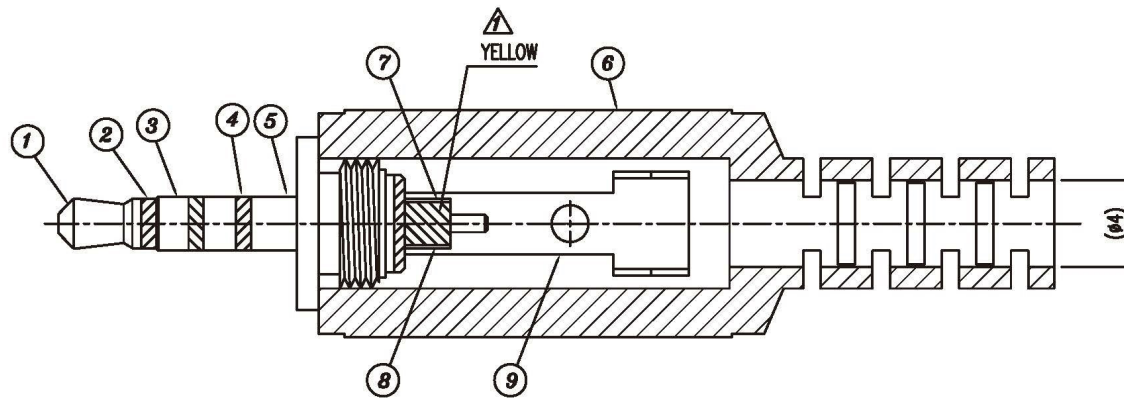

一般公差	
尺寸区分	公差
0>1.0	±0.1
1.0>6.0	±0.2
6.0>12.0	±0.3
12.0>25.0	±0.4
25.0>	±0.5

9	BRASS NICKEL
8	BRASS 2rd POLE NICKEL
7	BRASS 3rd POLE GOLD
6	TPR BLACK
5	BRASS NICKEL
4	POM BLACK
3	BRASS NICKEL
2	POM BLACK
1	BRASS NICKEL
NO	CONTENT

1. DIELECTRIC STRENGTH : AC 200V at 1 MIN
2. INSURATION RESISTANCE : DC 100V / 50MΩ MIN

**All Connectors**

www.allconnectors.de  
Tel.: 0049 711 7009503  
70794 Filderstadt - Germany

info@allconnectors.de  
Fax: 0049 711 7009504  
Kettenerstr. 25

**RoHS Compliant**

DRAWING BY CY  
CHECKED BY GENIUS  
UNIT/mm SCALE 1:1  
DATE  
SIZE A4

TOLERANCES ARE

X. ±  
.X ±  
.XX ±  
.XXX ±  
ANG ±

PJECTION

ORDER INFORMATION

DESCRIPTION: **ϕ2.5 PLUG 4-POLE (ASSEMBLY TYPE)**