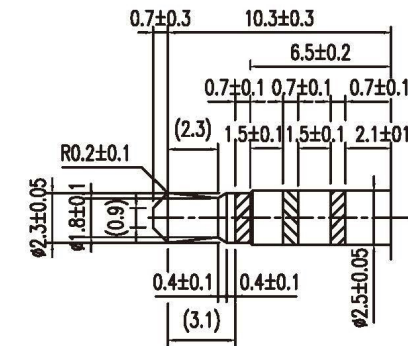

一般公差	
尺寸区分	公差
0>1.0	±0.1
1.0>6.0	±0.2
6.0>12.0	±0.3
12.0>25.0	±0.4
25.0>	±0.5

9	BRASS NICKEL
8	BRASS 2rd POLE NICKEL
7	BRASS 3rd POLE GOLD
6	TPR BLACK
5	BRASS NICKEL
4	POM BLACK
3	BRASS NICKEL
2	POM BLACK
1	BRASS NICKEL
NO	CONTENT

1. DIELECTRIC STRENGTH : AC 200V at 1 MIN
2. INSURATION RESISTANCE : DC 100V / 50MΩ MIN

**All Connectors**

www.allconnectors.de  
Tel.: 0049 711 7009503  
70794 Filderstadt - Germany

info@allconnectors.de  
Fax: 0049 711 7009504  
Kettenerstr. 25

**RoHS Compliant**

DRAWING BY CY  
CHECKED BY GENIUS  
UNIT/mm SCALE 1:1  
DATE  
SIZE A4

TOLERANCES ARE

X. ±  
.X ±  
.XX ±  
.XXX ±  
ANG ±

PJECTION

ORDER INFORMATION

DESCRIPTION: **ϕ2.5 PLUG 4-POLE (ASSEMBLY TYPE)**