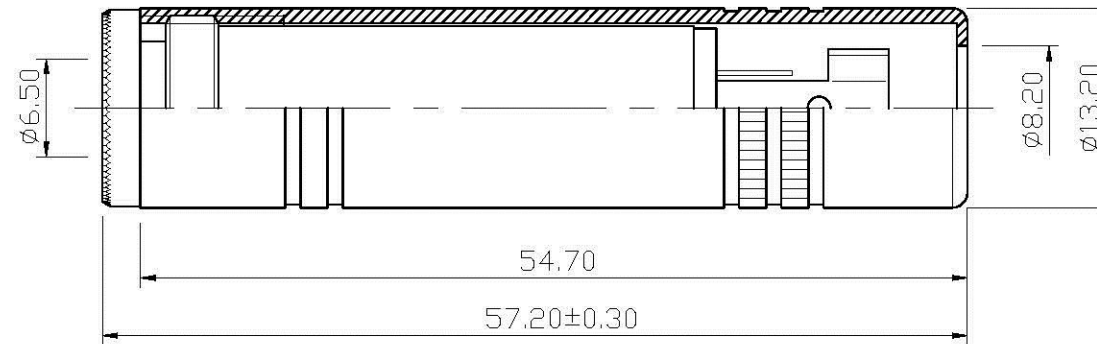

REMARK : RoHS REQUIREMENT APPLIED  
(符合RoHS)

S 1 : 1

-	clip	1	brass	gold		DIMENSIONS ARE IN MILLIMETERS  UNLESS OTHERWISE PECIFIED TOLERANCES (一般公差) 0.5-6 = ±0.2 >6-30 = ±0.4 >30-120 = ±0.6 >120-315 = ±1 >315-1000 = ±1.6 ANGLES(角度) = ±5°	CHECKED	 www.allconnectors.de info@allconnectors.de Tel.: 0049 711 7009503 Fax: 0049 711 7009504 70794 Hilderstedt - Germany Kettenerstr. 25	
-	solder tab	1	phosphor bronze	nature					DRAWN <i>Lala</i>
-	solder tab	1	brass	nickel			DATE 2009. 12. 25		
-	insulator	1	pvc	white					FILE NO. DRAWING\AUDIO\AJ6.3-253GG-Stereo-8.2
-	insulator	1	ABS	white					
-	insulator	1	ABS	white					
-	shell	1	brass	gold					
-	body	1	brass	gold					
NO.	Description	Unit	Materials	Finish	Drawing No.		SCALE		2 : 1