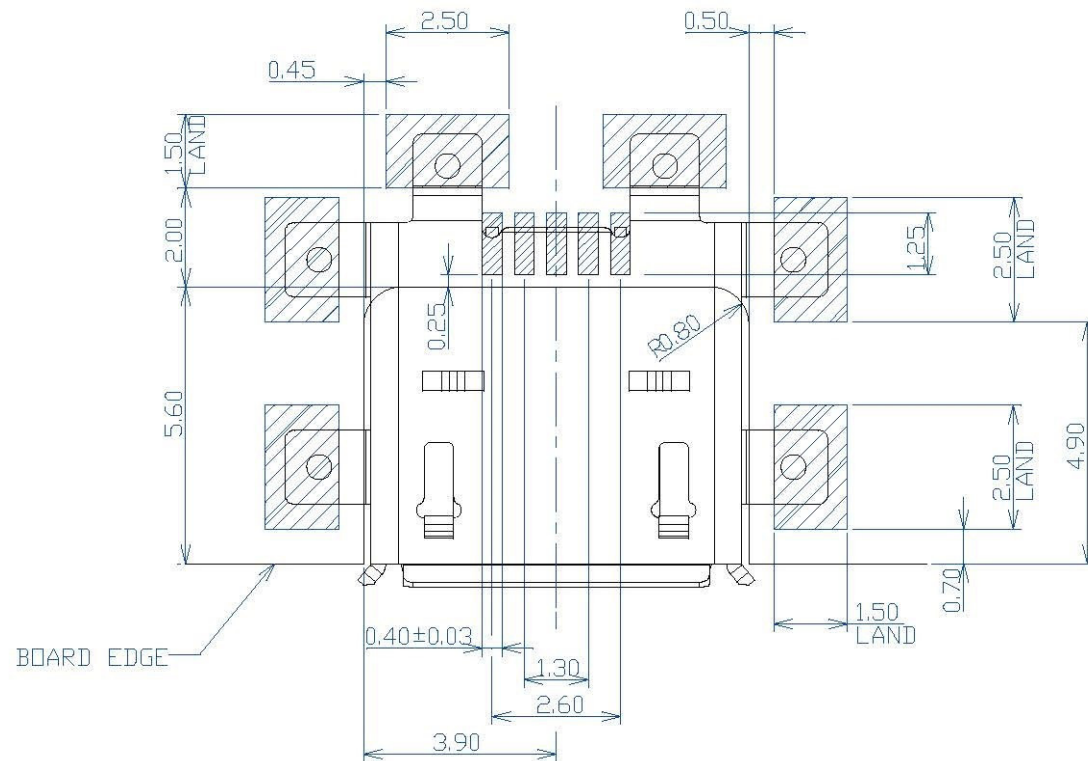

TOLERANCES ARE

X ±  
 X ±  
 XX ±  
 XXX ±  
 ANG ±

**ORDER INFORMATION**

MISB-SWF6-5B-LF  
 SERIES | | | LEADFREE  
 | | | 5 PIN B TYPE  
 | | | OFF/SET 6 EARS  
 | | | 90°SMT  
 | | | FEMALE

**DESCRIPTION:** MICRO USB CONNECTOR RECEPTACLE MID-MOUNT B TYPE.

TOLERANCES ARE

X ±  
 .X ±  
 .XX ±  
 .XXX ±  
 ANG ±

PROJECTION

**ORDER INFORMATION**

MISB-SWF6-5B-LF  
 SERIES | | | LEADFREE  
 | | | 5 PIN B TYPE  
 | | | OFF/SET 6 EARS  
 | | | 90°SMT  
 | | | FEMALE