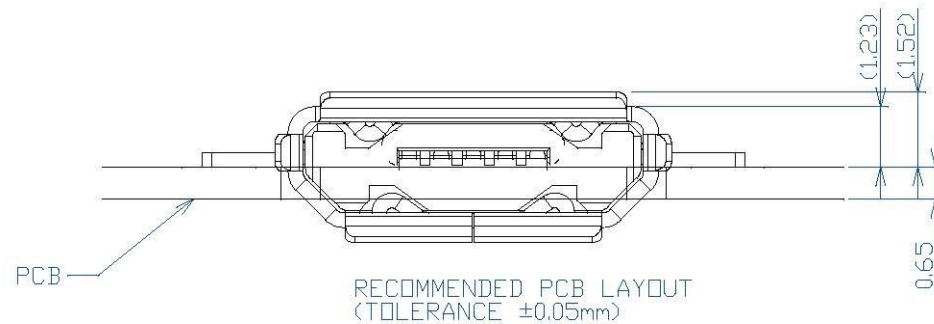

TOLERANCES ARE

X ±  
 X ±  
 XX ±  
 XXX ±  
 ANG ±

**ORDER INFORMATION**

MISB-SWF6-5B-LF  
 SERIES | | | LEADFREE  
 | | | 5 PIN B TYPE  
 | | | OFF/SET 6 EARS  
 | | | 90°SMT  
 | | | FEMALE

**DESCRIPTION:** MICRO USB CONNECTOR RECEPTACLE MID-MOUNT B TYPE.

TOLERANCES ARE

X ±  
 .X ±  
 .XX ±  
 .XXX ±  
 ANG ±

PROJECTION

**ORDER INFORMATION**

MISB-SWF6-5B-LF  
 SERIES | | | LEADFREE  
 | | | 5 PIN B TYPE  
 | | | OFF/SET 6 EARS  
 | | | 90°SMT  
 | | | FEMALE

**DESCRIPTION:** MICRO USB CONNECTOR RECEPTACLE MID-MOUNT B TYPE.