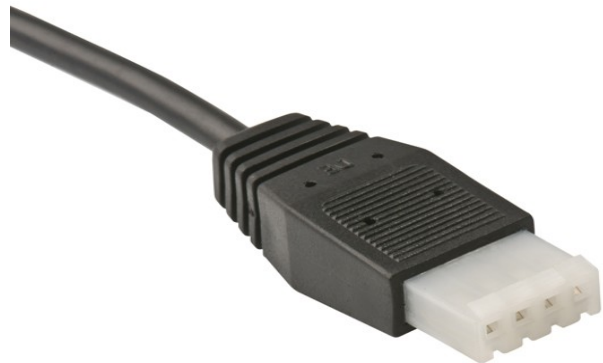

Model: UT-D210-3P

Product Name: Molded Housing Cable Assembly - UT-D210-3P

Pitch = 3.96 mm

Model: UT-D210-3P

Model: UT-D200-4P

Product Name: Molded Housing Cable Assembly - UT-D200-4P

Pitch = 3.96 mm

Model: UT-D200-4P

Model: UT-D620-5P

Product Name: Molded Housing Cable Assembly - UT-D620-5P

Pitch = 3.96 mm

Model: UT-D620-5P