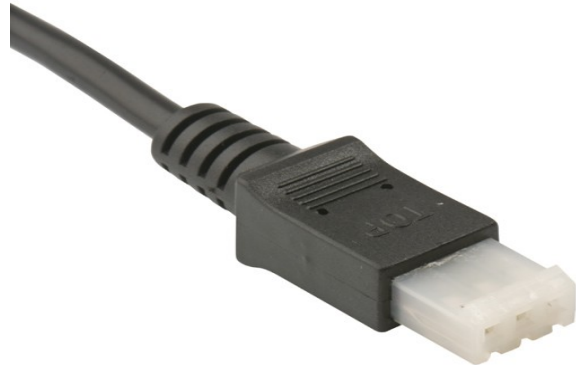

Model: UT-D210-3P

Product Name: Molded Housing Cable Assembly - UT-D210-3P

Pitch = 3.96 mm

Model: UT-D210-3P

Model: UT-D200-4P

Product Name: Molded Housing Cable Assembly - UT-D200-4P

Pitch = 3.96 mm

Model: UT-D200-4P

Model: UT-D620-5P

Product Name: Molded Housing Cable Assembly - UT-D620-5P

Pitch = 3.96 mm

Model: UT-D620-5P