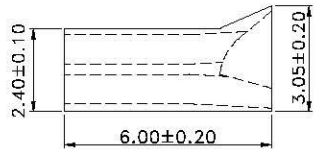

MP-RF6-0808-LF
LEADFREE

RoHS Compliant

Allconnectors
www.allconnectors.de
Tel.: 0049 711 7099502
20754 Eildeckhof - Germany

info@allconnectors.de
Fax: 0049 711 7099504
Kettelerstr. 25

PART NO. MP-RF6-0808

DWG NO. MP-RF6-0808

CHECKED BY CY

DRAWING BY

TOLERANCES ARE

.X ± 0.2
.XX ± 0.1
.XXX ±
AWG

DESCRIPTION:

UNIT / mm

SCALE 1:1

PROJECTION

AREA

REVISIONS

HK

DATE