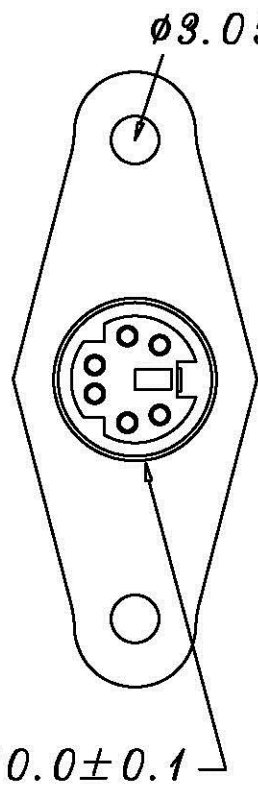

1. MATERIAL :
 1-1. HOUSING : PBT UL94V-0 ; COLOR : BLACK
 1-2. CONTACT : PHOSPHOR BRONZE
 1-3. SHELL : BRASS
 1-4. SPRING : PHOSPHOR BRONZE
 2. FINISH :
 2-1. CONTACT : GOLD FLASH.
 UNDER PLATE : TIN
 2-2. SHELL : SEE TABLE A
 2-3. SPRING : SILVER

MDS-SPM-xx-LF
 LEADFREE
 03:3WAY
 08:8WAY

RoHS Compliant

| | | | | | | | | | |
|--|---------------------|-----------|-----------------------|---|---|------|-----------|----|------|
| <p>www.allconnectors.de Tel.: 0049 711 7005002 70754 Eilersdorf, Germany</p> <p>Info@allconnectors.de Fax: 0049 711 7305004 Kustalmerstr. 25</p> | PART NO. MDS-SPM-xx | | APPROVED BY CY | TOLERANCES ARE X ±0.05 XX XXX ANG | DESCRIPTION: MINI DIN SOCKET METAL PANEL MT | AREA | REVISIONS | HK | DATE |
| | DWG NO. MDS-SPM-xx | | | | | | | | |
| | FILE NO. | | PROJECTION | | | | | | |
| | UNIT / mm | SCALE 1:1 | | | | | | | |