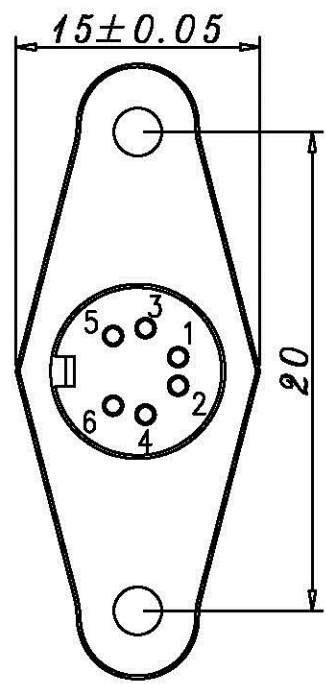

1. MATERIAL :
 1-1. HOUSING : PBT UL94V-0 ; COLOR : BLACK
 1-2. CONTACT : PHOSPHOR BRONZE
 1-3. SHELL : BRASS
 1-4. SPRING : PHOSPHOR BRONZE
 2. FINISH :
 2-1. CONTACT : GOLD FLASH.
 UNDER PLATE : TIN
 2-2. SHELL : SEE TABLE A
 2-3. SPRING : SILVER

MDS-SPM-xx-LF
 LEADFREE
 03:3WAY
 08:8WAY

RoHS Compliant

| | | | | | | | | | |
|--|---------------------|-----------|-----------------------|---|---|------|-----------|----|------|
| <p>www.allconnectors.de Tel.: 0049 711 7005002 70754 Eilersdorf, Germany</p> <p>Info@allconnectors.de Fax: 0049 711 7305004 Kustalmerstr. 25</p> | PART NO. MDS-SPM-xx | | APPROVED BY CY | TOLERANCES ARE X ±0.05 XX XXX ANG | DESCRIPTION: MINI DIN SOCKET METAL PANEL MT | AREA | REVISIONS | HK | DATE |
| | DWG NO. MDS-SPM-xx | | | | | | | | |
| | FILE NO. | | PROJECTION | | | | | | |
| | UNIT / mm | SCALE 1:1 | | | | | | | |