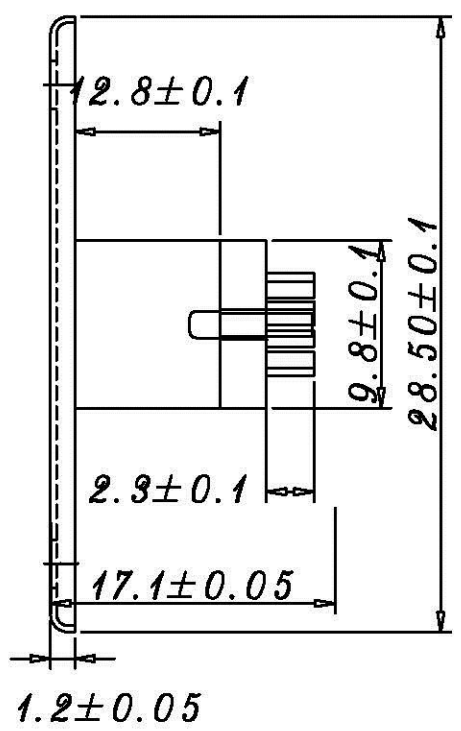

1. MATERIAL :
 1-1. HOUSING : PBT UL94V-0 ; COLOR : BLACK
 1-2. CONTACT : PHOSPHOR BRONZE
 1-3. SHELL : BRASS
 1-4. SPRING : PHOSPHOR BRONZE
 2. FINISH :
 2-1. CONTACT : GOLD FLASH.
 UNDER PLATE : TIN
 2-2. SHELL : SEE TABLE A
 2-3. SPRING : SILVER

MDS-SPM-xx-LF
 LEADFREE
 03:3WAY
 08:8WAY

RoHS Compliant

| | | | | | | | | | |
|--|---------------------|-----------|-----------------------|---|---|------|-----------|----|------|
| <p>www.allconnectors.de Tel.: 0049 711 7005002 70754 Eilersdorf, Germany</p> <p>Info@allconnectors.de Fax: 0049 711 7305004 Kustalmerstr. 25</p> | PART NO. MDS-SPM-xx | | APPROVED BY CY | TOLERANCES ARE X ±0.05 XX XXX ANG | DESCRIPTION: MINI DIN SOCKET METAL PANEL MT | AREA | REVISIONS | HK | DATE |
| | DWG NO. MDS-SPM-xx | | | | | | | | |
| | FILE NO. | | PROJECTION | | | | | | |
| | UNIT / mm | SCALE 1:1 | | | | | | | |