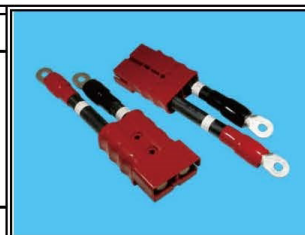

ITEM	DESCRIPTION
A	APB350-HRD-02 (RED)
B	APB-T-310
C	R TYPE TERMINAL RT-X105-310

**Allconnectors**

www.allconnectors.de  
Tel.: 0049 711 7009503  
70794 Filderstadt - Germany

info@allconnectors.de  
Fax: 0049 711 7009504  
Kettnerstr. 25

**RoHS Compliant**

DRAWING BY CY  
CHECKED BY GENIUS  
UNIT/mm SCALE 1:1  
DATE  
SIZE A4

TOLERANCES ARE

X.±  
.X±  
.XX±  
.XXX±  
ANG ±

PROJECTION

**ORDER INFORMATION**

APBRTX12-02105310-F20C  
SERIES      02WAY      3/0 AWG      200mm  
FEMALE TO FEMALE  
10.5mm