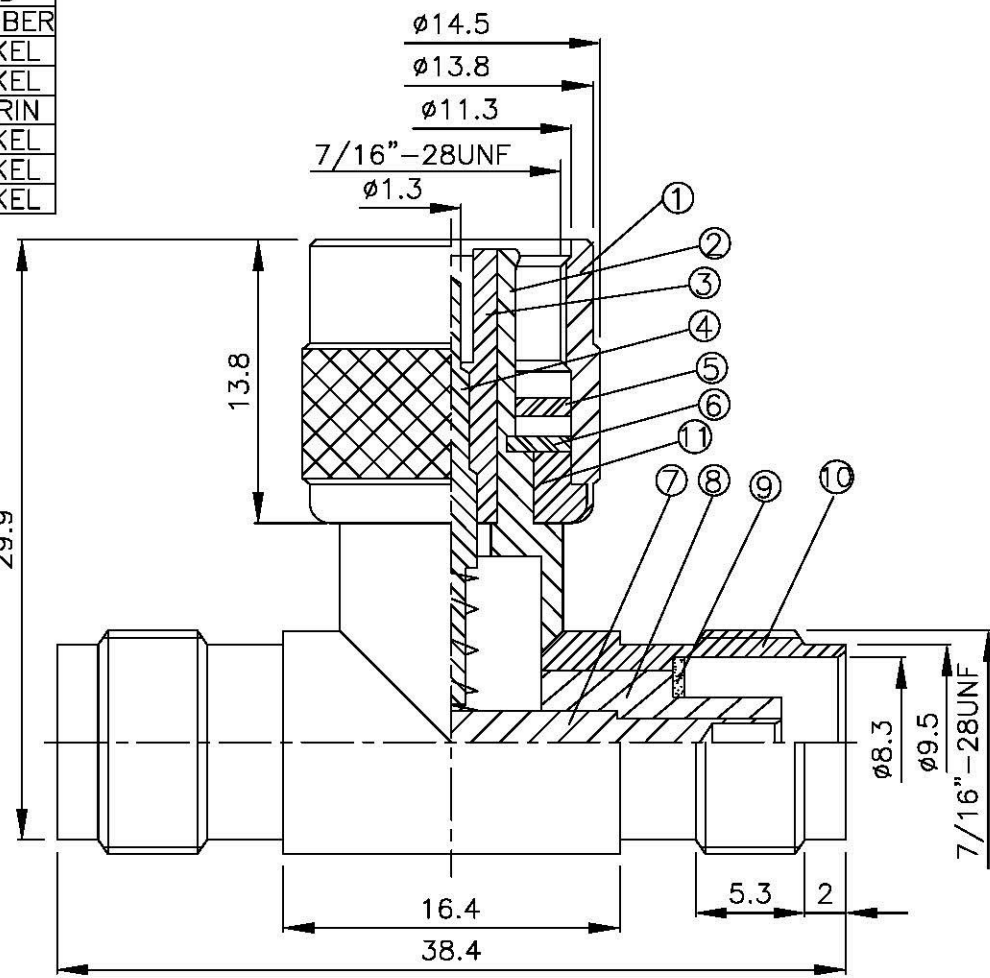

NO	DESCRIPTION	MATERIAL	Q'TY	FINISH
1	SHELL	BRASS	1	NICKEL
2	BODY 2	BRASS	1	NICKEL
3	INSULATION	DELIN	1	DELIN
4	PIN	BRASS	1	GOLD
5	GASKET	RUBBER	1	RUBBER
6	WASHER	BRASS	1	NICKEL
7	PIN	BRASS	1	NICKEL
8	INSULATION	DELIN	1	DELIN
9	WASHER	BRASS	1	NICKEL
10	BODY 1	BRASS	1	NICKEL
11	SPRING	SK-5	1	NICKEL

D

C

B

A

D

C

B

A