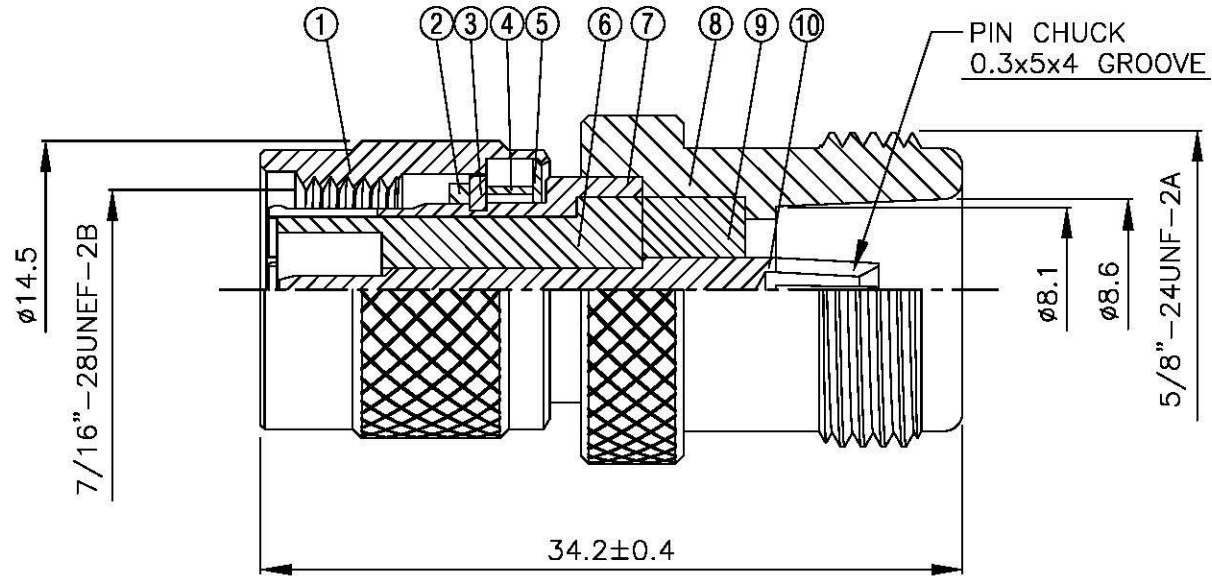

NO	DESCRIPTION	MATERIAL	Q'TY	FINISH	REMARK
1	BODY 1	BRASS	1	NICKEL	B-TNC0083-N
2	RUBBER	SI RUBBER	1	RUBBER	RU-0010
3	WASHER 1	BRASS	1	NICKEL	W-0026-N
4	WASHER 2	BRASS	1	NICKEL	W-0024-N
5	WASHER 3	BRASS	1	NICKEL	W-0025-N
6	INSULATION 1	TEFLON	1	TEFLON	I-0282T
7	BODY 2	BRASS	1	NICKEL	B-BNC0605-N
8	BODY 3	BRASS	1	GOLD	B-N0443-N
9	INSULATION 2	TEFLON	1	TEFLON	I-0283T
10	PIN	BRASS	1	GOLD	P-TNC0397-G

All Connectors

www.allconnectors.de
Toll.: 0049 711 7005503
70794 Ellersrodt, Germany

info@allconnectors.de
Fax: 0049 711 7003504
Kette meiere, 25

TITLE
TNC MALE -N FEMALE ADAPTOR

PART NO.
TNC-14-TGN

DRAWING NO. **TNC 14 TGN**

DRAWN **MARY** DATE 96.07.13

CHECKED **蘇志欣** DATE

Q.A. **蘇姿潔** DATE

APPROVAL **徐燦霖** DATE

REVISION DATE

DIMENSIONS ARE IN MILLIMETERS

UNLESS OTHERWISE SPECIFIED TOLERANCE

0.5-5=±0.2	120-315=±1
5-30=±0.4	315-1000=±1.6
30-120±0.6	1000-2000=±2.4

SCALE 4:1 SIZE A

REVISION

DESCRIPTION	ENGINEER