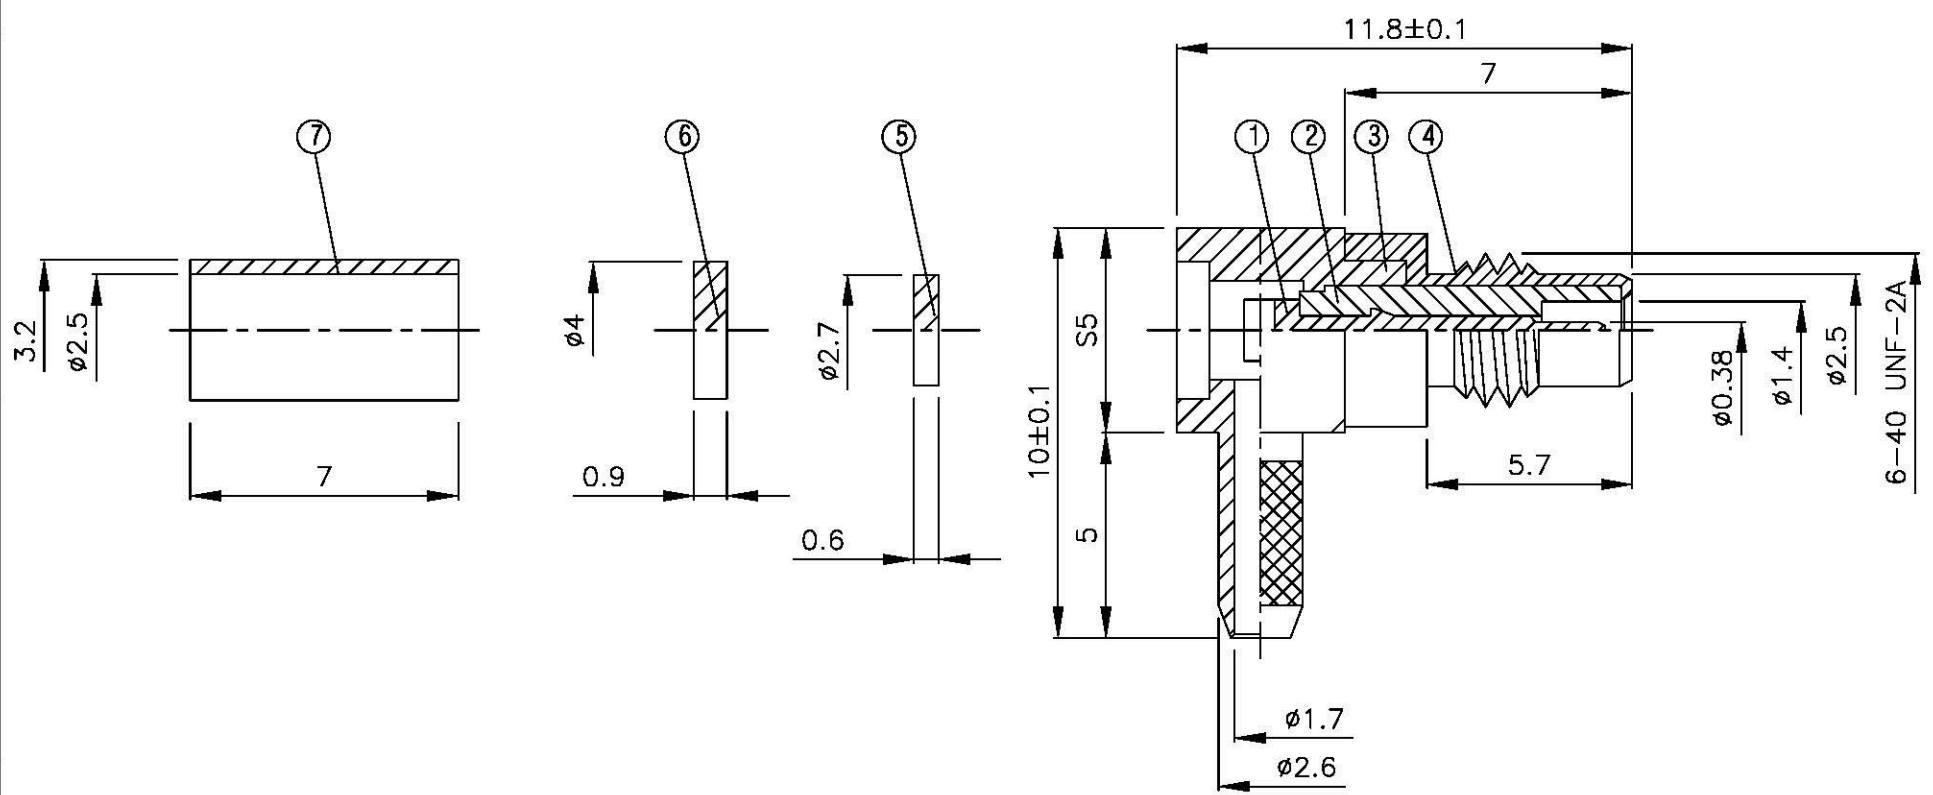

NO	DESCRIPTION	MATERIAL	Q'TY	FINISH	REMARK
1	PIN	PH.BRONZE	1	GOLD	P-SSMC0307-G
2	INSULATION 1	TEFLON	1	TEFLON	I-0227T
3	BODY 1	BRASS	1	GOLD	B-SSMB0243-G
4	BODY 2	BRASS	1	GOLD	B-SSMC0462-G
5	INSULATION 2	TEFLON	1	TEFLON	I-0113T
6	WASHER	BRASS	1	GOLD	W-0017-G
7	RING	BRASS	1	GOLD	R-0001-G

All Connectors
 www.allconnectors.de info@allconnectors.de
 Tel.: 0049 711 3900803 Fax: 0049 711 7002501
 Künze - Industriestraße 10
 40545 Düsseldorf, Germany

TITLE SSMC MALE ANGLE CRIMP FOR RG 316/U

PART NO. SSMC-04LV1-TGG

DRAWING NO. SSMC 04LV1 TGG

DRAWN	MARY	DATE	96.07.09
CHECKED	蘇志欣	DATE	
Q.A.	蘇姿潔	DATE	
APPROVAL	徐燦霖	DATE	
REVISION		DATE	

DIMENSIONS ARE IN MILLIMETERS			
UNLESS OTHERWISE SPECIFIED TOLERANCE			
0.5-5=±0.2	120-315=±1		
5-30=±0.4	315-1000=±1.6		
30-120±0.6	1000-2000=±2.4		
SCALE	4:1	SIZE	A