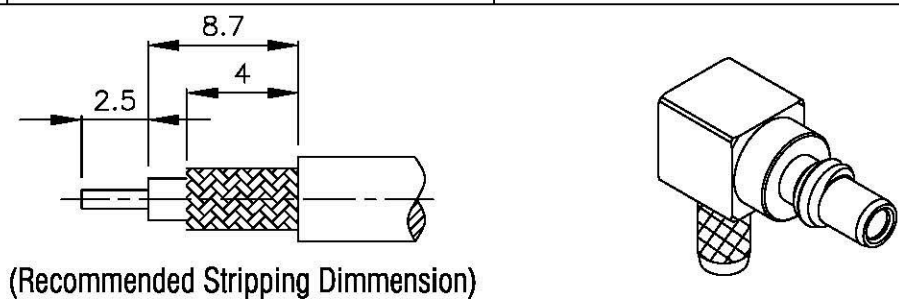

NO	DESCRIPTION	MATERIAL	Q'TY	FINISH	REMARK
1	PIN	PH.BRONZE	1	GOLD	P-SSMC0307-G
2	INSULATION 1	TEFLON	1	TEFLON	I-0227T
3	BODY 1	BRASS	1	GOLD	B-SSMB0243-G
4	BODY 2	BRASS	1	GOLD	B-SSMC0462-G
5	INSULATION 2	TEFLON	1	TEFLON	I-0113T
6	WASHER	BRASS	1	GOLD	W-0017-G
7	RING	BRASS	1	GOLD	R-0001-G

All Connectors
 www.allconnectors.de info@allconnectors.de
 Tel.: 0049 711 3900803 Fax: 0049 711 7002501
 Künze - Industriestraße 10
 40545 Düsseldorf, Germany

TITLE SSMC MALE ANGLE CRIMP FOR RG 316/U

PART NO. SSMC-04LV1-TGG

DRAWING NO. SSMC 04LV1 TGG

DRAWN	MARY	DATE	96.07.09
CHECKED	蘇志欣	DATE	
Q.A.	蘇姿潔	DATE	
APPROVAL	徐燦霖	DATE	
REVISION		DATE	

DIMENSIONS ARE IN MILLIMETERS			
UNLESS OTHERWISE SPECIFIED TOLERANCE			
0.5-5=±0.2	120-315=±1		
5-30=±0.4	315-1000=±1.6		
30-120±0.6	1000-2000=±2.4		
SCALE	4:1	SIZE	A