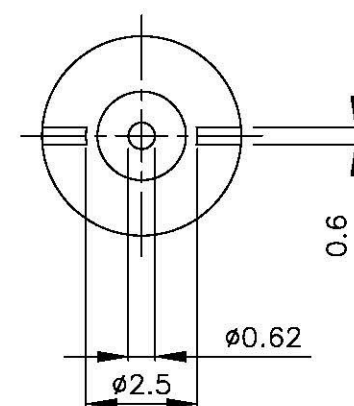

NO	DESCRIPTION	MATERIAL	Q'TY	FINISH	REMARK
1	BODY 1	BRASS	1	GOLD	B-SSMB0911-G
2	INSULATION	TEFLON	1	TEFLON	I-0432T
3	PIN	PH.BRONZE	1	GOLD	P-SSMB0643-G

All Connectors
 www.allconnectors.de
 info@allconnectors.de
 70774 Filderstadt - Germany

TITLE SSMB MALE EXTENDED

PART NO. SSMB-13-TGG

DRAWING NO. SSMB 13 TGG

DRAWN MARY **DATE** 94.03.10

CHECKED 蘇姿潔 **DATE**

Q.A. 馮健華 **DATE**

APPROVA 徐燦霖 **DATE**

REVISION **DATE**

DIMENSIONS ARE IN MILLIMETERS

UNLESS OTHERWISE SPECIFIED TOLERANCE

XX= ±0.05
 X.X= ±0.1
 X= ±2
 ANGLE= ±2°

SCALE 4:1 **SIZE** A

REVISION	
DESCRIPTION	ENGINEER