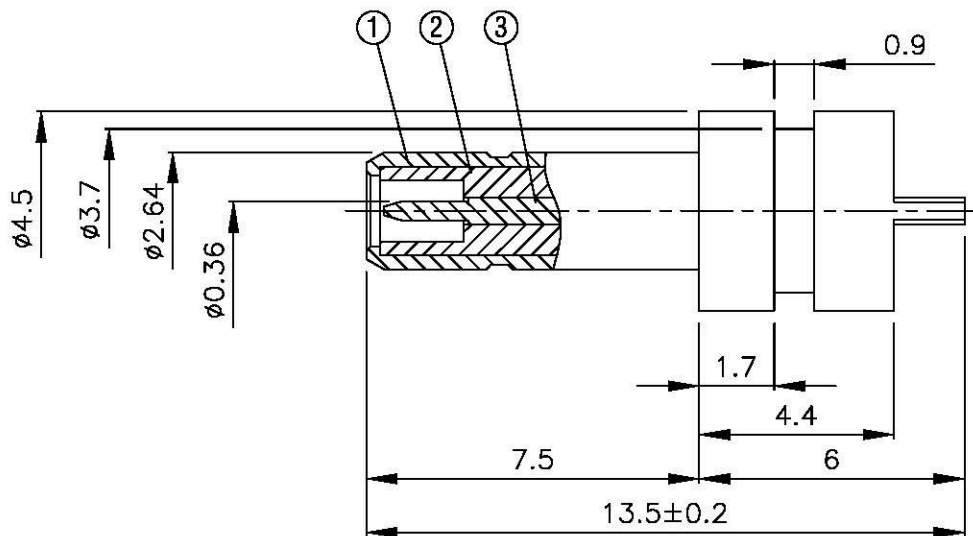

NO	DESCRIPTION	MATERIAL	Q'TY	FINISH	REMARK
1	BODY 1	BRASS	1	GOLD	B-SSMB0911-G
2	INSULATION	TEFLON	1	TEFLON	I-0432T
3	PIN	PH.BRONZE	1	GOLD	P-SSMB0643-G

All Connectors
 www.allconnectors.de
 info@allconnectors.de
 70774 Filderstadt - Germany

TITLE SSMB MALE EXTENDED

PART NO. SSMB-13-TGG

DRAWING NO. SSMB 13 TGG

DRAWN MARY **DATE** 94.03.10

CHECKED 蘇姿潔 **DATE**

Q.A. 馮健華 **DATE**

APPROVA 徐燦霖 **DATE**

REVISION **DATE**

DIMENSIONS ARE IN MILLIMETERS

UNLESS OTHERWISE SPECIFIED TOLERANCE

XX= ±0.05
 X.X= ±0.1
 X= ±2
 ANGLE= ±2°

SCALE 4:1 **SIZE** A

REVISION	
DESCRIPTION	ENGINEER