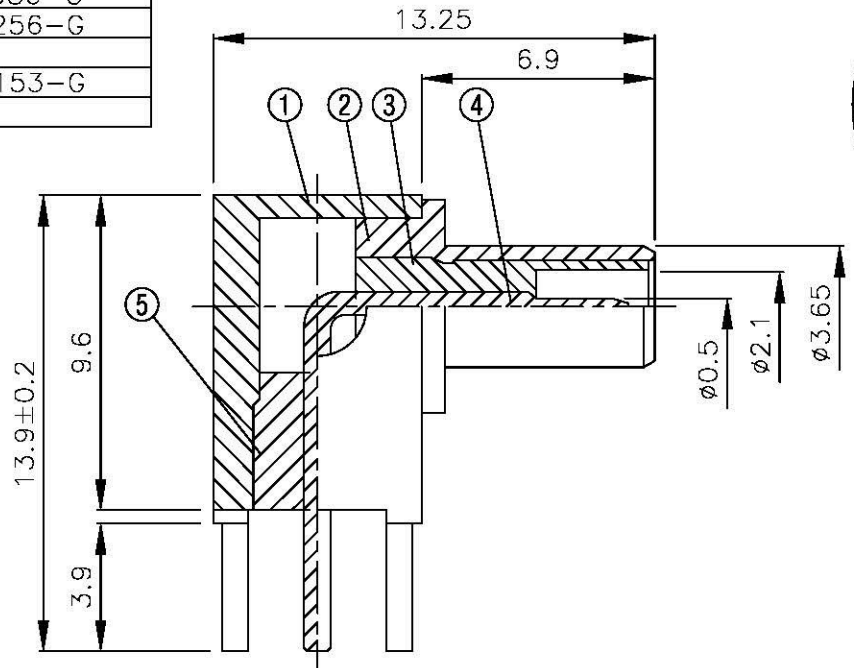

NO	DESCRIPTION	MATERIAL	Q'TY	FINISH	REMARK
1	BODY 1	BRASS	1	GOLD	B-SMA0086-G
2	BODY 2	BRASS	1	GOLD	B-SMS1256-G
3	INSULATION 1	TEFLON	1	TEFLON	I-0058T
4	PIN	BRASS	1	GOLD	P-SMB0153-G
5	INSULATION 2	TEFLON	1	TEFLON	I-0055T

All Connectors
 www.allconnectors.de info@allconnectors.de
 Tel.: 0049 711 7009503 Fax: 0049 711 7009504
 20794 Fildesfeld - Germany Kette an der 33

TITLE **SMS ANGLE MALE FOR PC MOUNT**

PART NO. **SMS-07-TGG**

DRAWING NO. **SMS 07 TGG**

DRAWN **MARY** DATE **97.01.04**

CHECKED **蘇姿潔** DATE

Q.A. **馮健華** DATE

APPROVAL **徐燦霖** DATE

REVISION DATE

DIMENSIONS ARE IN MILLIMETERS

UNLESS OTHERWISE SPECIFIED TOLERANCE

0.5-5=±0.2 120-315=±1
 5-30=±0.4 315-1000=±1.6
 30-120±0.6 1000-2000=±2.4

SCALE **4:1** SIZE **A**

REVISION	
DESCRIPTION	ENGINEER

4

3

2

1