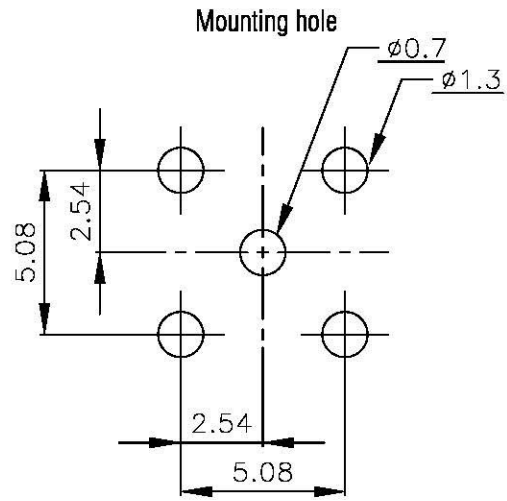

NO	DESCRIPTION	MATERIAL	Q'TY	FINISH	REMARK
1	BODY 1	BRASS	1	GOLD	B-SMA0086-G
2	BODY 2	BRASS	1	GOLD	B-SMS1256-G
3	INSULATION 1	TEFLON	1	TEFLON	I-0058T
4	PIN	BRASS	1	GOLD	P-SMB0153-G
5	INSULATION 2	TEFLON	1	TEFLON	I-0055T

DRAWING NO. **SMS 07 TGG**

DRAWN **MARY** DATE **97.01.04**

CHECKED **蘇姿潔** DATE

Q.A. **馮健華** DATE

APPROVAL **徐燦霖** DATE

REVISION DATE

DIMENSIONS ARE IN MILLIMETERS

UNLESS OTHERWISE SPECIFIED TOLERANCE

0.5-5=±0.2 120-315=±1
 5-30=±0.4 315-1000=±1.6
 30-120±0.6 1000-2000=±2.4

SCALE **4:1** SIZE **A**

REVISION	
DESCRIPTION	ENGINEER

4

3

2

1