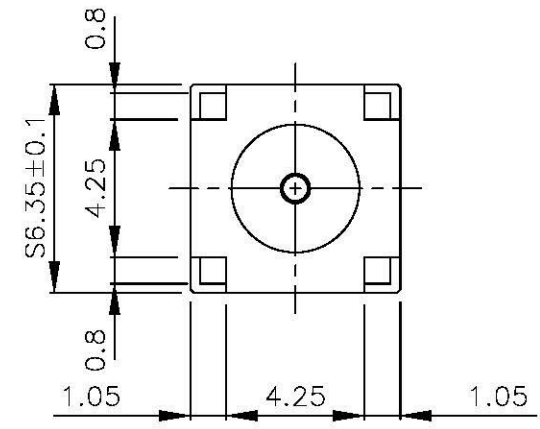

NO	DESCRIPTION	MATERIAL	Q'TY	FINISH	REMARK
1	BODY 1	BRASS	1	GOLD	B-SMA0086-G
2	BODY 2	BRASS	1	GOLD	B-SMS1256-G
3	INSULATION 1	TEFLON	1	TEFLON	I-0058T
4	PIN	BRASS	1	GOLD	P-SMB0153-G
5	INSULATION 2	TEFLON	1	TEFLON	I-0055T

DRAWING NO. **SMS 07 TGG**

DRAWN **MARY** DATE **97.01.04**

CHECKED **蘇姿潔** DATE

Q.A. **馮健華** DATE

APPROVAL **徐燦霖** DATE

REVISION DATE

DIMENSIONS ARE IN MILLIMETERS

UNLESS OTHERWISE SPECIFIED TOLERANCE

0.5-5=±0.2 120-315=±1
 5-30=±0.4 315-1000=±1.6
 30-120±0.6 1000-2000=±2.4

SCALE **4:1** SIZE **A**

REVISION	
DESCRIPTION	ENGINEER

4

3

2

1