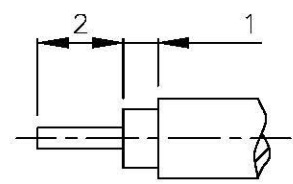

NO	DESCRIPTION	MATERIAL	Q'TY	FINISH	REMARK
1	BODY 1	BRASS	1	GOLD	B-SMB0256-G
2	BODY 2	BRASS	1	GOLD	B-SMS1254-G
3	INSULATION 1	TEFLON	1	TEFLON	I-0054T
4	BODY 3	BRASS	1	GOLD	B-SMS1253-G
5	PIN	BE CU	1	GOLD	P-SMB0146-G
6	WASHER	BE CU	1	GOLD	W-0035

(Recommended Stripping Dimension)

All Connectors
 www.allconnectors.de info@allconnectors.de
 Tel.: 0049 711 7009503 Fax: 0049 711 7009504
 207291 Hildesheim - Germany Reutemühlstr. 25

TITLE SMS FEMALE SOLDER FOR RG405 (.085)

PART NO. SMS-04V1-TGG

DRAWING NO. SMS 04V1 TGG

DRAWN MARY DATE 97.01.02

CHECKED 黃巧君 DATE

Q.A. 蘇姿潔 DATE

APPROVAL 徐燦霖 DATE

REVISION DATE

DIMENSIONS ARE IN MILLIMETERS

UNLESS OTHERWISE SPECIFIED TOLERANCE

0.5-5 = ±0.2	120-315 = ±1
5-30 = ±0.4	315-1000 = ±1.6
30-120 = ±0.6	1000-2000 = ±2.4

SCALE 4:1 SIZE A

REVISION	
DESCRIPTION	ENGINEER