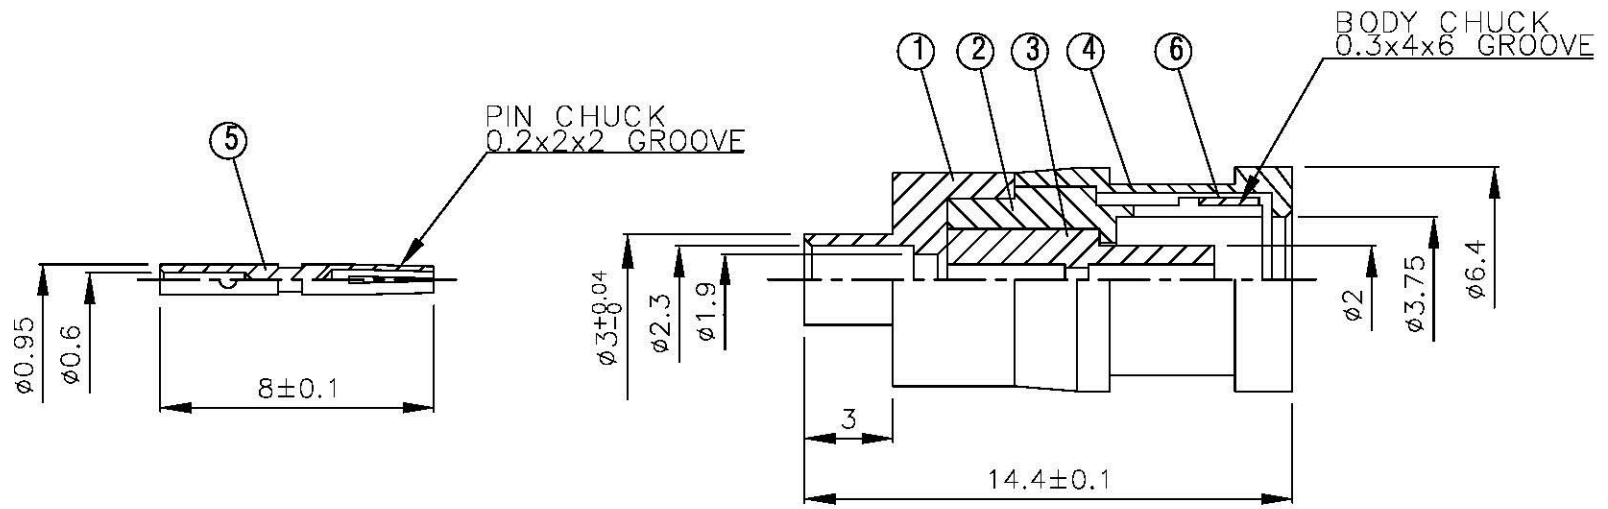

NO	DESCRIPTION	MATERIAL	Q'TY	FINISH	REMARK
1	BODY 1	BRASS	1	GOLD	B-SMB0256-G
2	BODY 2	BRASS	1	GOLD	B-SMS1254-G
3	INSULATION 1	TEFLON	1	TEFLON	I-0054T
4	BODY 3	BRASS	1	GOLD	B-SMS1253-G
5	PIN	BE CU	1	GOLD	P-SMB0146-G
6	WASHER	BE CU	1	GOLD	W-0035

(Recommended Stripping Dimension)

All Connectors
 www.allconnectors.de info@allconnectors.de
 Tel.: 0049 711 7009503 Fax: 0049 711 7009504
 207291 Hildesheim - Germany Reutemühlstr. 25

TITLE SMS FEMALE SOLDER FOR RG405 (.085)

PART NO. SMS-04V1-TGG

DRAWING NO. SMS 04V1 TGG

DRAWN MARY DATE 97.01.02

CHECKED 黃巧君 DATE

Q.A. 蘇姿潔 DATE

APPROVAL 徐燦霖 DATE

REVISION DATE

DIMENSIONS ARE IN MILLIMETERS

UNLESS OTHERWISE SPECIFIED TOLERANCE

0.5-5 = ±0.2	120-315 = ±1
5-30 = ±0.4	315-1000 = ±1.6
30-120 = ±0.6	1000-2000 = ±2.4

SCALE 4:1 SIZE A

REVISION	
DESCRIPTION	ENGINEER