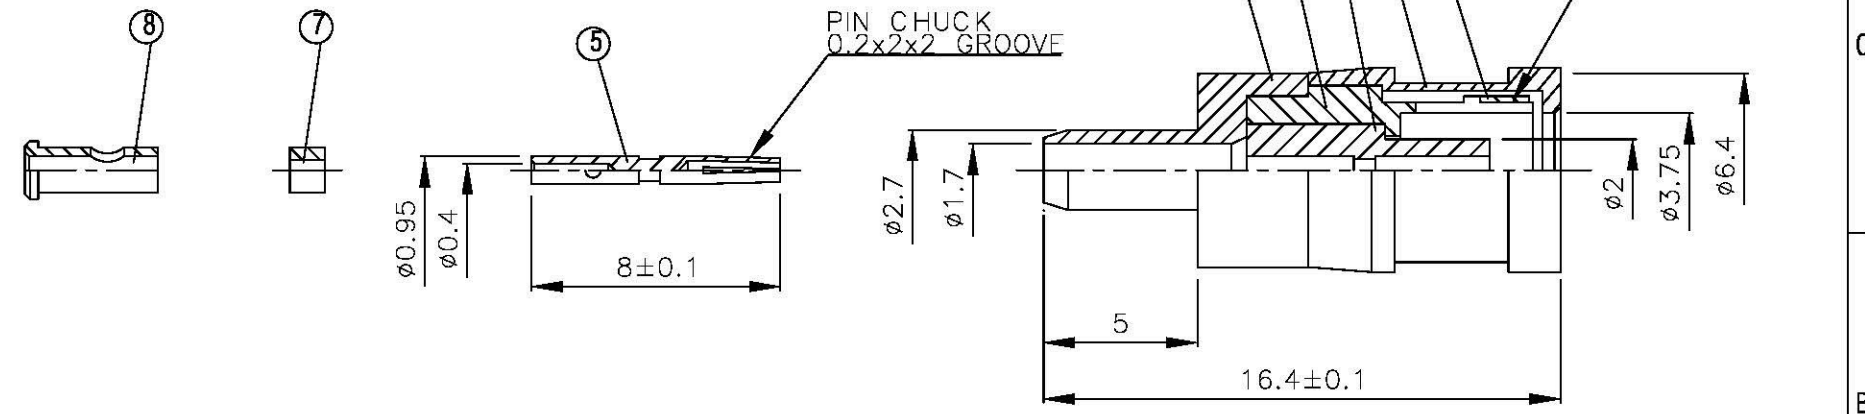

NO	DESCRIPTION	MATERIAL	Q'TY	FINISH	REMARK
1	BODY 1	BRASS	1	GOLD	B-SMB0255-G
2	BODY 2	BRASS	1	GOLD	B-SMA1254-G
3	INSULATION 1	TEFLON	1	TEFLON	I-0054T
4	BODY 3	BRASS	1	GOLD	B-SMS1253-G
5	PIN	BE CU	1	GOLD	P-SMB0148-G
6	WASHER	BE CU	1	GOLD	W-0035-G
7	INSULATION 2	TEFLON	1	TEFLON	I-0470T
8	BRASS	BRASS	1	GOLD	B-FME0861-G

DRAWING NO. **SMS 04U TGG**

DRAWN **MARY** DATE **97.01.02**

CHECKED **黄巧君** DATE

Q.A. **蘇姿潔** DATE

APPROVAL **徐燦霖** DATE

REVISION DATE

DIMENSIONS ARE IN MILLIMETERS

UNLESS OTHERWISE SPECIFIED TOLERANCE

0.5-5=±0.2 120-315=±1
 5-30=±0.4 315-1000=±1.6
 30-120±0.6 1000-2000=±2.4

SCALE **4:1** SIZE **A**

REVISION	
DESCRIPTION	ENGINEER