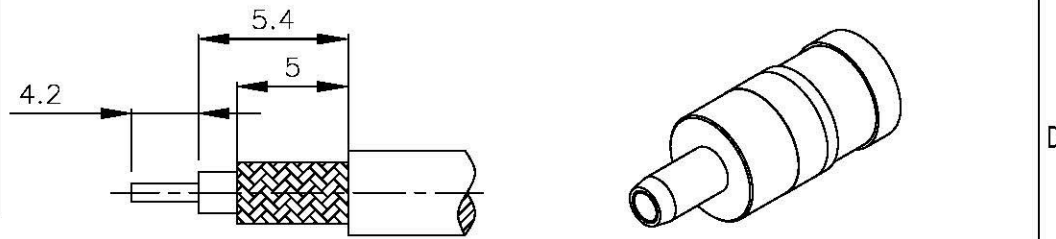

NO	DESCRIPTION	MATERIAL	Q'TY	FINISH	REMARK
1	BODY 1	BRASS	1	GOLD	B-SMB0255-G
2	BODY 2	BRASS	1	GOLD	B-SMA1254-G
3	INSULATION 1	TEFLON	1	TEFLON	I-0054T
4	BODY 3	BRASS	1	GOLD	B-SMS1253-G
5	PIN	BE CU	1	GOLD	P-SMB0148-G
6	WASHER	BE CU	1	GOLD	W-0035-G
7	INSULATION 2	TEFLON	1	TEFLON	I-0470T
8	BRASS	BRASS	1	GOLD	B-FME0861-G

DRAWING NO. **SMS 04U TGG**

DRAWN **MARY** DATE **97.01.02**

CHECKED **黄巧君** DATE

Q.A. **蘇姿潔** DATE

APPROVAL **徐燦霖** DATE

REVISION DATE

DIMENSIONS ARE IN MILLIMETERS

UNLESS OTHERWISE SPECIFIED TOLERANCE

0.5-5=±0.2 120-315=±1
 5-30=±0.4 315-1000=±1.6
 30-120±0.6 1000-2000=±2.4

SCALE **4:1** SIZE **A**

REVISION	
DESCRIPTION	ENGINEER