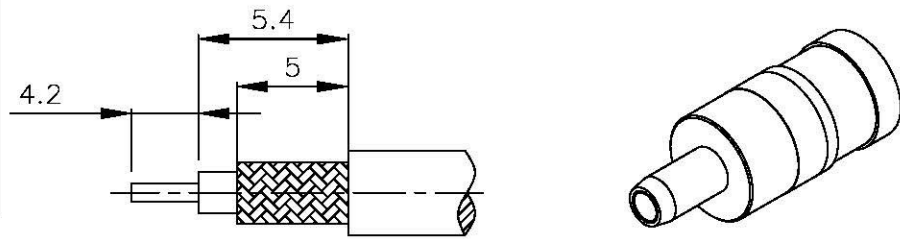

NO	DESCRIPTION	MATERIAL	Q'TY	FINISH	REMARK
1	BODY 1	BRASS	1	GOLD	B-SMB0255-G
2	BODY 2	BRASS	1	GOLD	B-SMA1254-G
3	INSULATION 1	TEFLON	1	TEFLON	I-0054T
4	BODY 3	BRASS	1	GOLD	B-SMS1253-G
5	PIN	BE CU	1	GOLD	P-SMB0148-G
6	WASHER	BE CU	1	GOLD	W-0035-G
7	INSULATION 2	TEFLON	1	TEFLON	I-0470T
8	BRASS	BRASS	1	GOLD	B-FME0934-G

DRAWING NO. SMS 04M TGG

DRAWN MARY
DATE 97.01.02

CHECKED 黄巧君
DATE

Q.A. 蘇姿潔
DATE

APPROVAL 徐燦霖
DATE

REVISION
DATE

DIMENSIONS ARE IN MILLIMETERS

UNLESS OTHERWISE SPECIFIED TOLERANCE

0.5-5=±0.2 120-315=±1
 5-30= ±0.4 315-1000=±1.6
 30-120±0.6 1000-2000=±2.4

SCALE 4:1 **SIZE** A

REVISION	
DESCRIPTION	ENGINEER