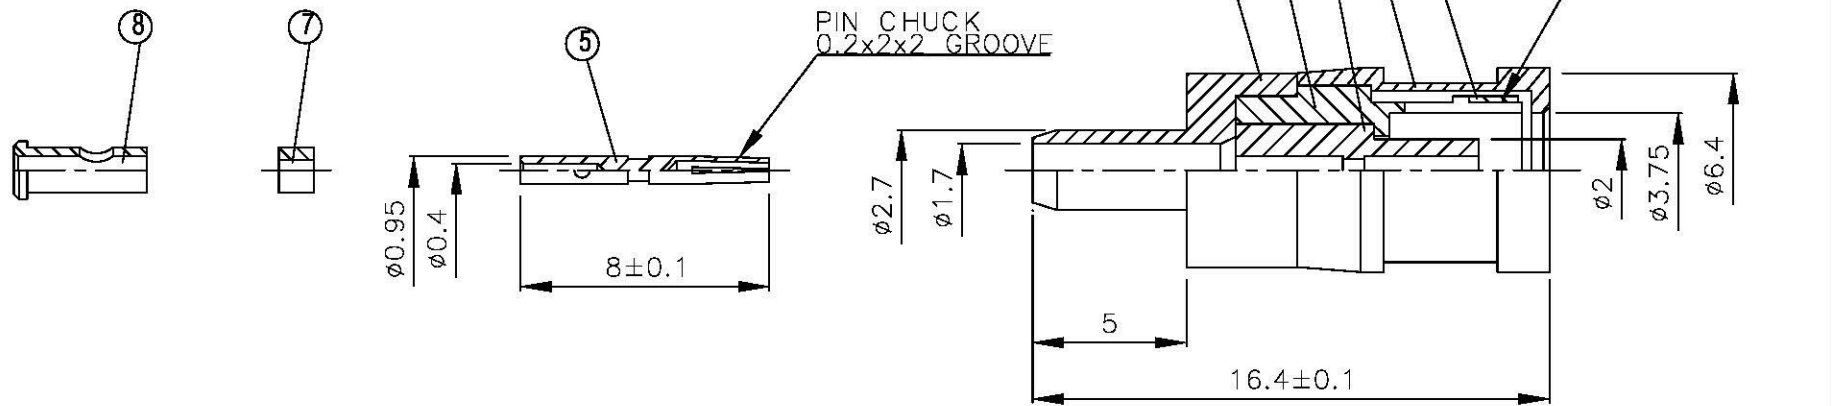

NO	DESCRIPTION	MATERIAL	Q'TY	FINISH	REMARK
1	BODY 1	BRASS	1	GOLD	B-SMB0255-G
2	BODY 2	BRASS	1	GOLD	B-SMA1254-G
3	INSULATION 1	TEFLON	1	TEFLON	I-0054T
4	BODY 3	BRASS	1	GOLD	B-SMS1253-G
5	PIN	BE CU	1	GOLD	P-SMB0148-G
6	WASHER	BE CU	1	GOLD	W-0035-G
7	INSULATION 2	TEFLON	1	TEFLON	I-0470T
8	BRASS	BRASS	1	GOLD	B-FME0934-G

DRAWING NO. SMS 04M TGG

DRAWN MARY
DATE 97.01.02

CHECKED 黄巧君
DATE

Q.A. 蘇姿潔
DATE

APPROVAL 徐燦霖
DATE

REVISION
DATE

DIMENSIONS ARE IN MILLIMETERS

UNLESS OTHERWISE SPECIFIED TOLERANCE

0.5-5=±0.2 120-315=±1
 5-30= ±0.4 315-1000=±1.6
 30-120±0.6 1000-2000=±2.4

SCALE 4:1 **SIZE** A

REVISION	
DESCRIPTION	ENGINEER