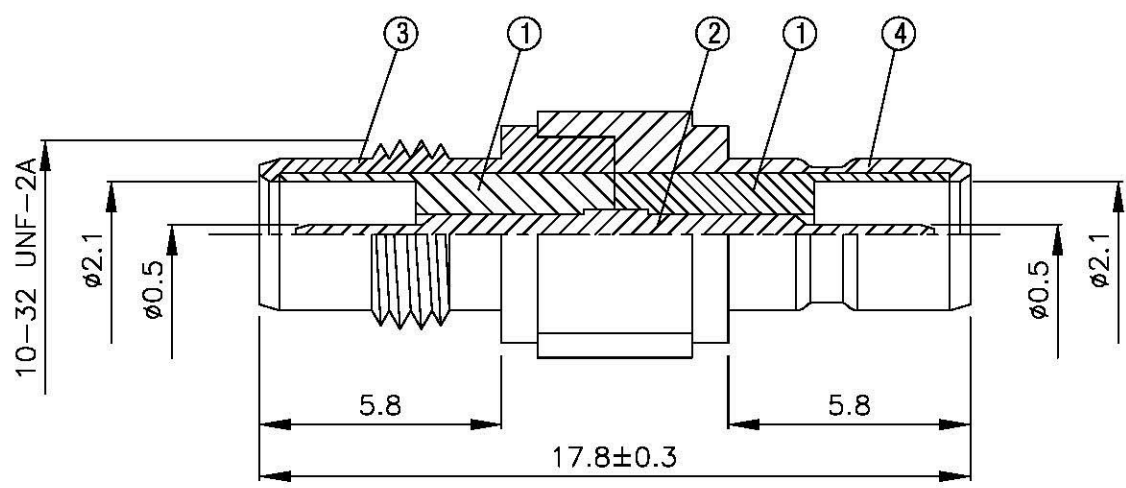

NO	DESCRIPTION	MATERIAL	Q'TY	FINISH	REMARK
1	INSULATION	TEFLON	1	TEFLON	I-0263T
2	PIN	PH.BRONZE	1	GOLD	P-SMB0355-G
3	BODY 1	BRASS	1	GOLD	B-SMC0333-G
4	BODY 2	BRASS	1	GOLD	B-SMB0549-G

**All Connectors**

DRAWING NO. **SMB 21 TGG**

DRAWN **MARY** DATE **96.03.13**

CHECKED **黄巧君** DATE

Q.A. **蘇姿潔** DATE

APPROVAL **徐燦霖** DATE

REVISION DATE

DIMENSIONS ARE IN MILLIMETER

UNLESS OTHERWISE SPECIFIED TOLERANCE

0.5-5=±0.2 120-315=±1

5-30=±0.4 315-1000=±1.6

30-120=±0.6 1000-2000=±2.4

SCALE **4:1** SIZE **A**

REVISION

DESCRIPTION ENGINEER