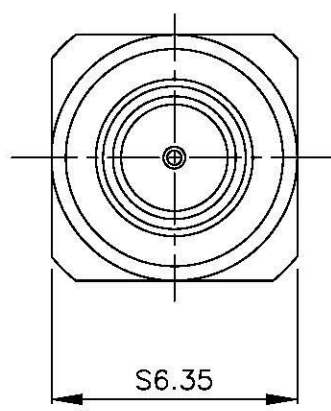

NO	DESCRIPTION	MATERIAL	Q'TY	FINISH	REMARK
1	INSULATION	TEFLON	1	TEFLON	I-0263T
2	PIN	PH.BRONZE	1	GOLD	P-SMB0355-G
3	BODY 1	BRASS	1	GOLD	B-SMC0333-G
4	BODY 2	BRASS	1	GOLD	B-SMB0549-G

**All Connectors**

DRAWING NO. **SMB 21 TGG**

DRAWN **MARY** DATE **96.03.13**

CHECKED **黄巧君** DATE

Q.A. **蘇姿潔** DATE

APPROVAL **徐燦霖** DATE

REVISION DATE

DIMENSIONS ARE IN MILLIMETER

UNLESS OTHERWISE SPECIFIED TOLERANCE

0.5-5=±0.2 120-315=±1

5-30=±0.4 315-1000=±1.6

30-120=±0.6 1000-2000=±2.4

SCALE **4:1** SIZE **A**

REVISION

DESCRIPTION ENGINEER