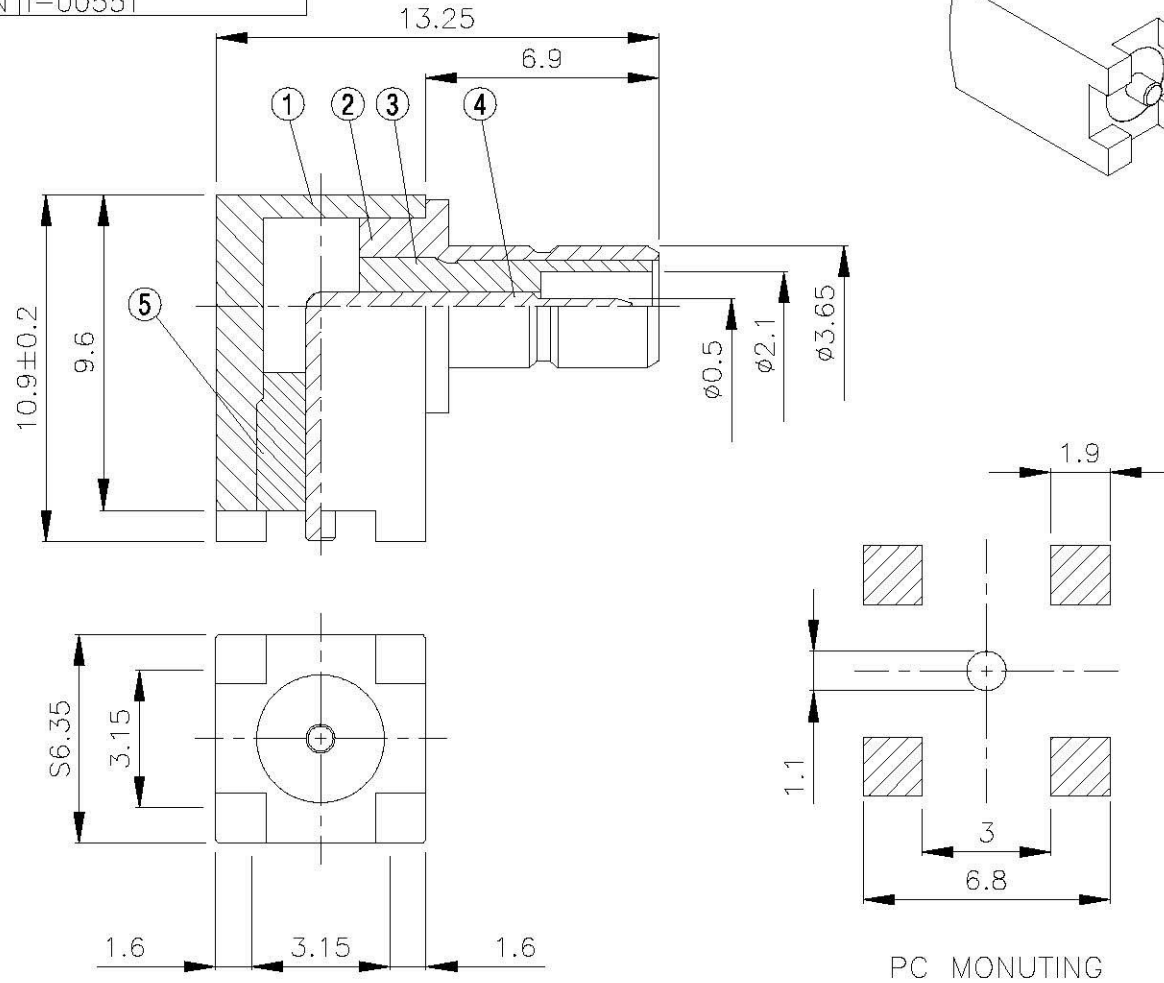

NO	DESCRIPTION	MATERIAL	Q'TY	FINISH	REMARK
1	BODY 1	BRASS	1	GOLD	B-SMA0495-G
2	BODY 2	BRASS	1	GOLD	B-SMB0266-G
3	INSULATION 1	TEFLON	1	TEFLON	I-0058T
4	PIN	PH.BRONZE	1	GOLD	P-SMB0334-G
5	INSULATION 2	TEFLON	1	TEFLON	I-0055T

DRAWING NO. SMB 07V4 TGG

DRAWN MARY **DATE** 98.03.12

CHECKED 蘇姿潔 **DATE**

Q.A. 馮健華 **DATE**

APPROVAL 徐燦霖 **DATE**

REVISION **DATE**

DIMENSIONS ARE IN MILLIMETERS

UNLESS OTHERWISE SPECIFIED TOLERANCE

0.5-5=±0.2 120-315=±1
 5-30=±0.4 315-1000=±1.6
 30-120±0.6 1000-2000=±2.4

SCALE 4:1 **SIZE** A

REVISION	
DESCRIPTION	ENGINEER