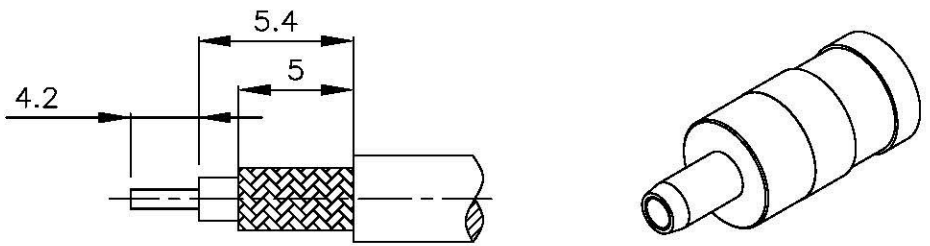

NO	DESCRIPTION	MATERIAL	Q'TY	FINISH	REMARK
1	BODY 1	BRASS	1	GOLD	B-SMB0255-G
2	BODY 2	BRASS	1	GOLD	B-SMA0263-G
3	INSULATION 1	TEFLON	1	TEFLON	I-0054T
4	BODY 3	BRASS	1	GOLD	B-SMB0245-G
5	PIN	BE CU	1	GOLD	P-SMB0148-G
6	WASHER	BE CU	1	GOLD	W-0035-G
7	INSULATION 2	TEFLON	1	TEFLON	I-0470T
8	BRASS	BRASS	1	GOLD	B-SMA0718-G

DRAWING NO. SMB 02U2 TGG

DRAWN	MARY	DATE	96.03.14
CHECKED	黄巧君	DATE	
Q.A.	蘇姿潔	DATE	
APPROVAL	徐燦霖	DATE	
REVISION		DATE	

DIMENSIONS ARE IN MILLIMETERS			
UNLESS OTHERWISE SPECIFIED TOLERANCE			
0.5-5=±0.2	120-315=±1		
5-30=±0.4	315-1000=±1.6		
30-120±0.6	1000-2000=±2.4		
SCALE	4:1	SIZE	A