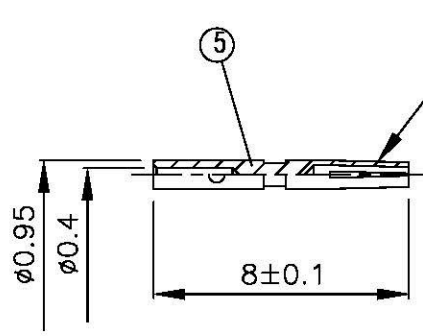

NO	DESCRIPTION	MATERIAL	Q'TY	FINISH	REMARK
1	BODY 1	BRASS	1	GOLD	B-SMB0255-G
2	BODY 2	BRASS	1	GOLD	B-SMA0263-G
3	INSULATION 1	TEFLON	1	TEFLON	I-0054T
4	BODY 3	BRASS	1	GOLD	B-SMB0245-G
5	PIN	BE CU	1	GOLD	P-SMB0148-G
6	WASHER	BE CU	1	GOLD	W-0035-G
7	INSULATION 2	TEFLON	1	TEFLON	I-0470T
8	BRASS	BRASS	1	GOLD	B-SMA0718-G

DRAWING NO. SMB 02U2 TGG

DRAWN	MARY	DATE	96.03.14
CHECKED	黄巧君	DATE	
Q.A.	蘇姿潔	DATE	
APPROVAL	徐燦霖	DATE	
REVISION		DATE	

DIMENSIONS ARE IN MILLIMETERS			
UNLESS OTHERWISE SPECIFIED TOLERANCE			
0.5-5=±0.2	120-315=±1		
5-30=±0.4	315-1000=±1.6		
30-120±0.6	1000-2000=±2.4		
SCALE	4:1	SIZE	A