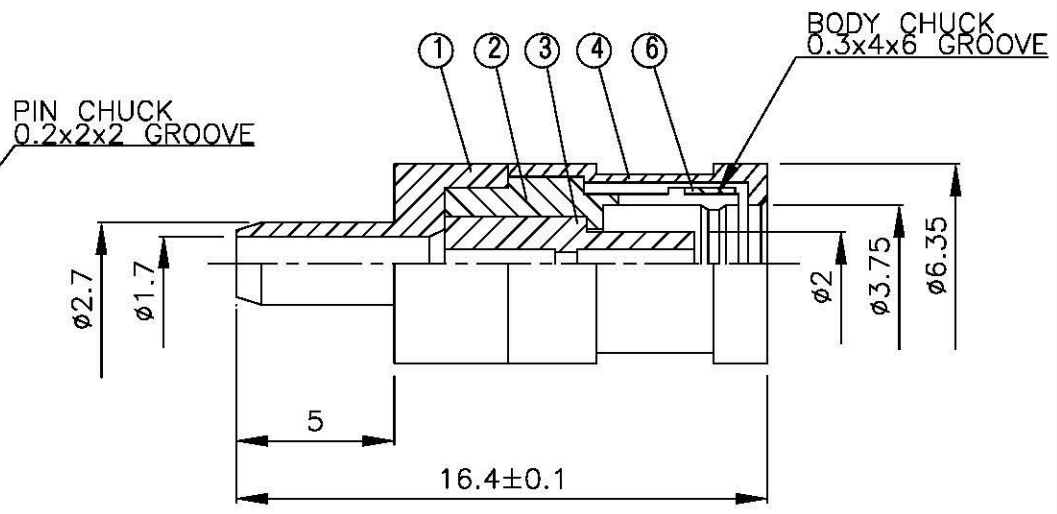

NO	DESCRIPTION	MATERIAL	Q'TY	FINISH	REMARK
1	BODY 1	BRASS	1	GOLD	B-SMB0255-G
2	BODY 2	BRASS	1	GOLD	B-SMA0263-G
3	INSULATION 1	TEFLON	1	TEFLON	I-0054T
4	BODY 3	BRASS	1	GOLD	B-SMB0245-G
5	PIN	BE CU	1	GOLD	P-SMB0148-G
6	WASHER	BE CU	1	GOLD	W-0035-G
7	INSULATION 2	TEFLON	1	TEFLON	I-0470T
8	BRASS	BRASS	1	GOLD	B-SMA0718-G

DRAWING NO. SMB 02U2 TGG

DRAWN	MARY	DATE	96.03.14
CHECKED	黄巧君	DATE	
Q.A.	蘇姿潔	DATE	
APPROVAL	徐燦霖	DATE	
REVISION		DATE	

DIMENSIONS ARE IN MILLIMETERS			
UNLESS OTHERWISE SPECIFIED TOLERANCE			
0.5-5=±0.2	120-315=±1		
5-30=±0.4	315-1000=±1.6		
30-120±0.6	1000-2000=±2.4		
SCALE	4:1	SIZE	A