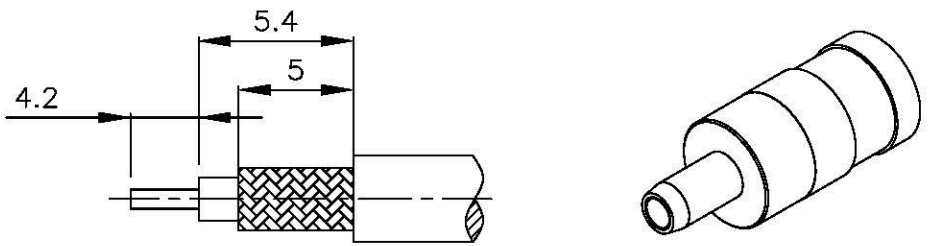

NO	DESCRIPTION	MATERIAL	Q'TY	FINISH	REMARK
1	BODY 1	BRASS	1	GOLD	B-SMB0255-G
2	BODY 2	BRASS	1	GOLD	B-SMA0263-G
3	INSULATION 1	TEFLON	1	TEFLON	I-0054T
4	BODY 3	BRASS	1	GOLD	B-SMB0245-G
5	PIN	BE CU	1	GOLD	P-SMB0148-G
6	WASHER	BE CU	1	GOLD	W-0035-G
7	INSULATION 2	TEFLON	1	TEFLON	I-0470T
8	BRASS	BRASS	1	GOLD	B-SMA0861-G

All Connectors
 www.allconnectors.de info@allconnectors.de
 Tel.: 0049 (0)11 7000509 Fax: 0049 (0)11 7000508
 20254 Ellerau Germany

TITLE SMB FEMALE CRIMP FOR 1.30 CABLE

PART NO. SMB-02U-TGG

DRAWING NO. SMB 02U TGG

DRAWN	MARY	DATE	95.07.03
CHECKED	黄巧君	DATE	
Q.A.	蘇姿潔	DATE	
APPROVAL	徐燦霖	DATE	
REVISION		DATE	

DIMENSIONS ARE IN MILLIMETERS			
UNLESS OTHERWISE SPECIFIED TOLERANCE			
0.5-5=±0.2	120-315=±1		
5-30=±0.4	315-1000=±1.6		
30-120±0.6	1000-2000=±2.4		
SCALE	4:1	SIZE	A