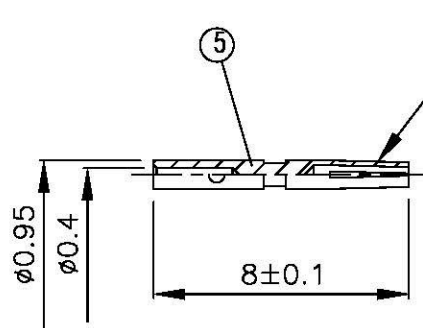

NO	DESCRIPTION	MATERIAL	Q'TY	FINISH	REMARK
1	BODY 1	BRASS	1	GOLD	B-SMB0255-G
2	BODY 2	BRASS	1	GOLD	B-SMA0263-G
3	INSULATION 1	TEFLON	1	TEFLON	I-0054T
4	BODY 3	BRASS	1	GOLD	B-SMB0245-G
5	PIN	BE CU	1	GOLD	P-SMB0148-G
6	WASHER	BE CU	1	GOLD	W-0035-G
7	INSULATION 2	TEFLON	1	TEFLON	I-0470T
8	BRASS	BRASS	1	GOLD	B-SMA0861-G

All Connectors
 www.allconnectors.de info@allconnectors.de
 Tel.: 0049 (0)11 7000509 Fax: 0049 (0)11 7000508
 20254 Ellerau Germany

TITLE SMB FEMALE CRIMP FOR 1.30 CABLE

PART NO. SMB-02U-TGG

DRAWING NO. SMB 02U TGG

DRAWN	MARY	DATE	95.07.03
CHECKED	黄巧君	DATE	
Q.A.	蘇姿潔	DATE	
APPROVAL	徐燦霖	DATE	
REVISION		DATE	

DIMENSIONS ARE IN MILLIMETERS			
UNLESS OTHERWISE SPECIFIED TOLERANCE			
0.5-5=±0.2	120-315=±1		
5-30=±0.4	315-1000=±1.6		
30-120±0.6	1000-2000=±2.4		
SCALE	4:1	SIZE	A