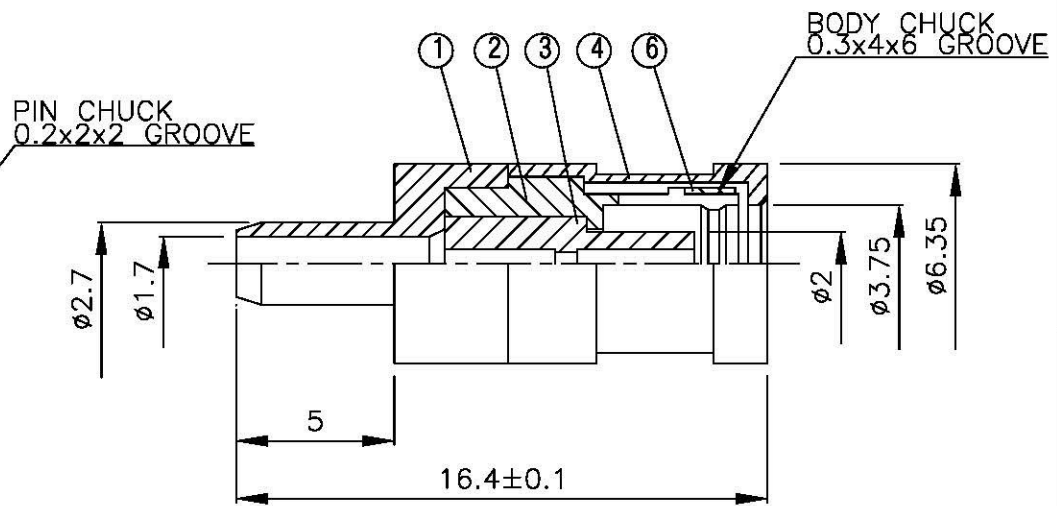

NO	DESCRIPTION	MATERIAL	Q'TY	FINISH	REMARK
1	BODY 1	BRASS	1	GOLD	B-SMB0255-G
2	BODY 2	BRASS	1	GOLD	B-SMA0263-G
3	INSULATION 1	TEFLON	1	TEFLON	I-0054T
4	BODY 3	BRASS	1	GOLD	B-SMB0245-G
5	PIN	BE CU	1	GOLD	P-SMB0148-G
6	WASHER	BE CU	1	GOLD	W-0035-G
7	INSULATION 2	TEFLON	1	TEFLON	I-0470T
8	BRASS	BRASS	1	GOLD	B-SMA0861-G

All Connectors
 www.allconnectors.de info@allconnectors.de
 Tel.: 0049 (0)11 7000509 Fax: 0049 (0)11 7000508
 20254 Ellerau Germany

TITLE SMB FEMALE CRIMP FOR 1.30 CABLE

PART NO. SMB-02U-TGG

DRAWING NO. SMB 02U TGG

DRAWN	MARY	DATE	95.07.03
CHECKED	黄巧君	DATE	
Q.A.	蘇姿潔	DATE	
APPROVAL	徐燦霖	DATE	
REVISION		DATE	

DIMENSIONS ARE IN MILLIMETERS			
UNLESS OTHERWISE SPECIFIED TOLERANCE			
0.5-5=±0.2	120-315=±1		
5-30=±0.4	315-1000=±1.6		
30-120±0.6	1000-2000=±2.4		
SCALE	4:1	SIZE	A